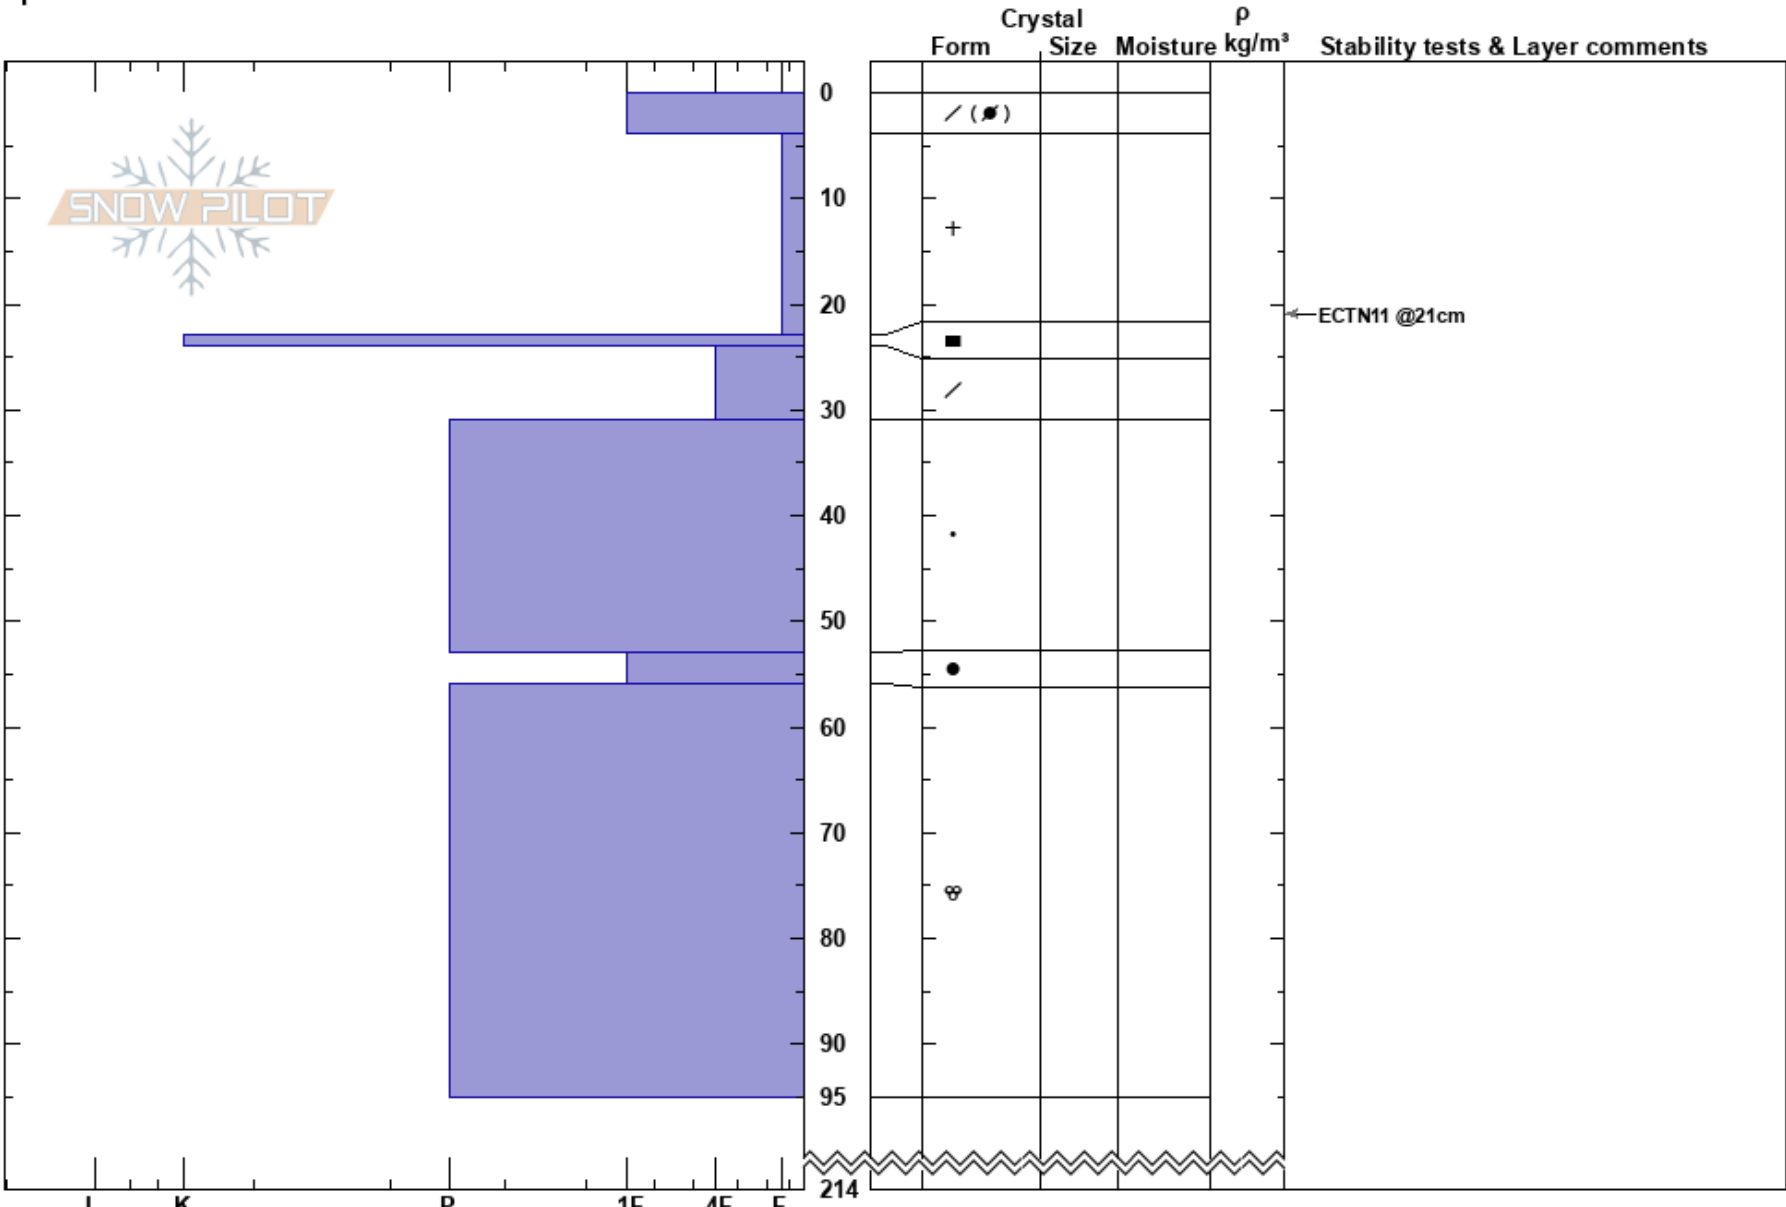

Ruten
 Funäsfjällen
 Sweden
 Elevation: 1130 m
 Aspect: N
 Specifics:

karl johansson
 26/02/2018 - 09:00
 Co-ord: 62.59675N, 12.07054W
 Slope Angle: 19°
 Wind Loading: no

Stability:
 Air Temperature: -17°C
 Sky Cover: FEW
 Precipitation: NO
 Wind: SE Light Breeze

HS:214
 PF:20 4-23cm: Problematic layer

Notes: I K P 1F 4F F 214