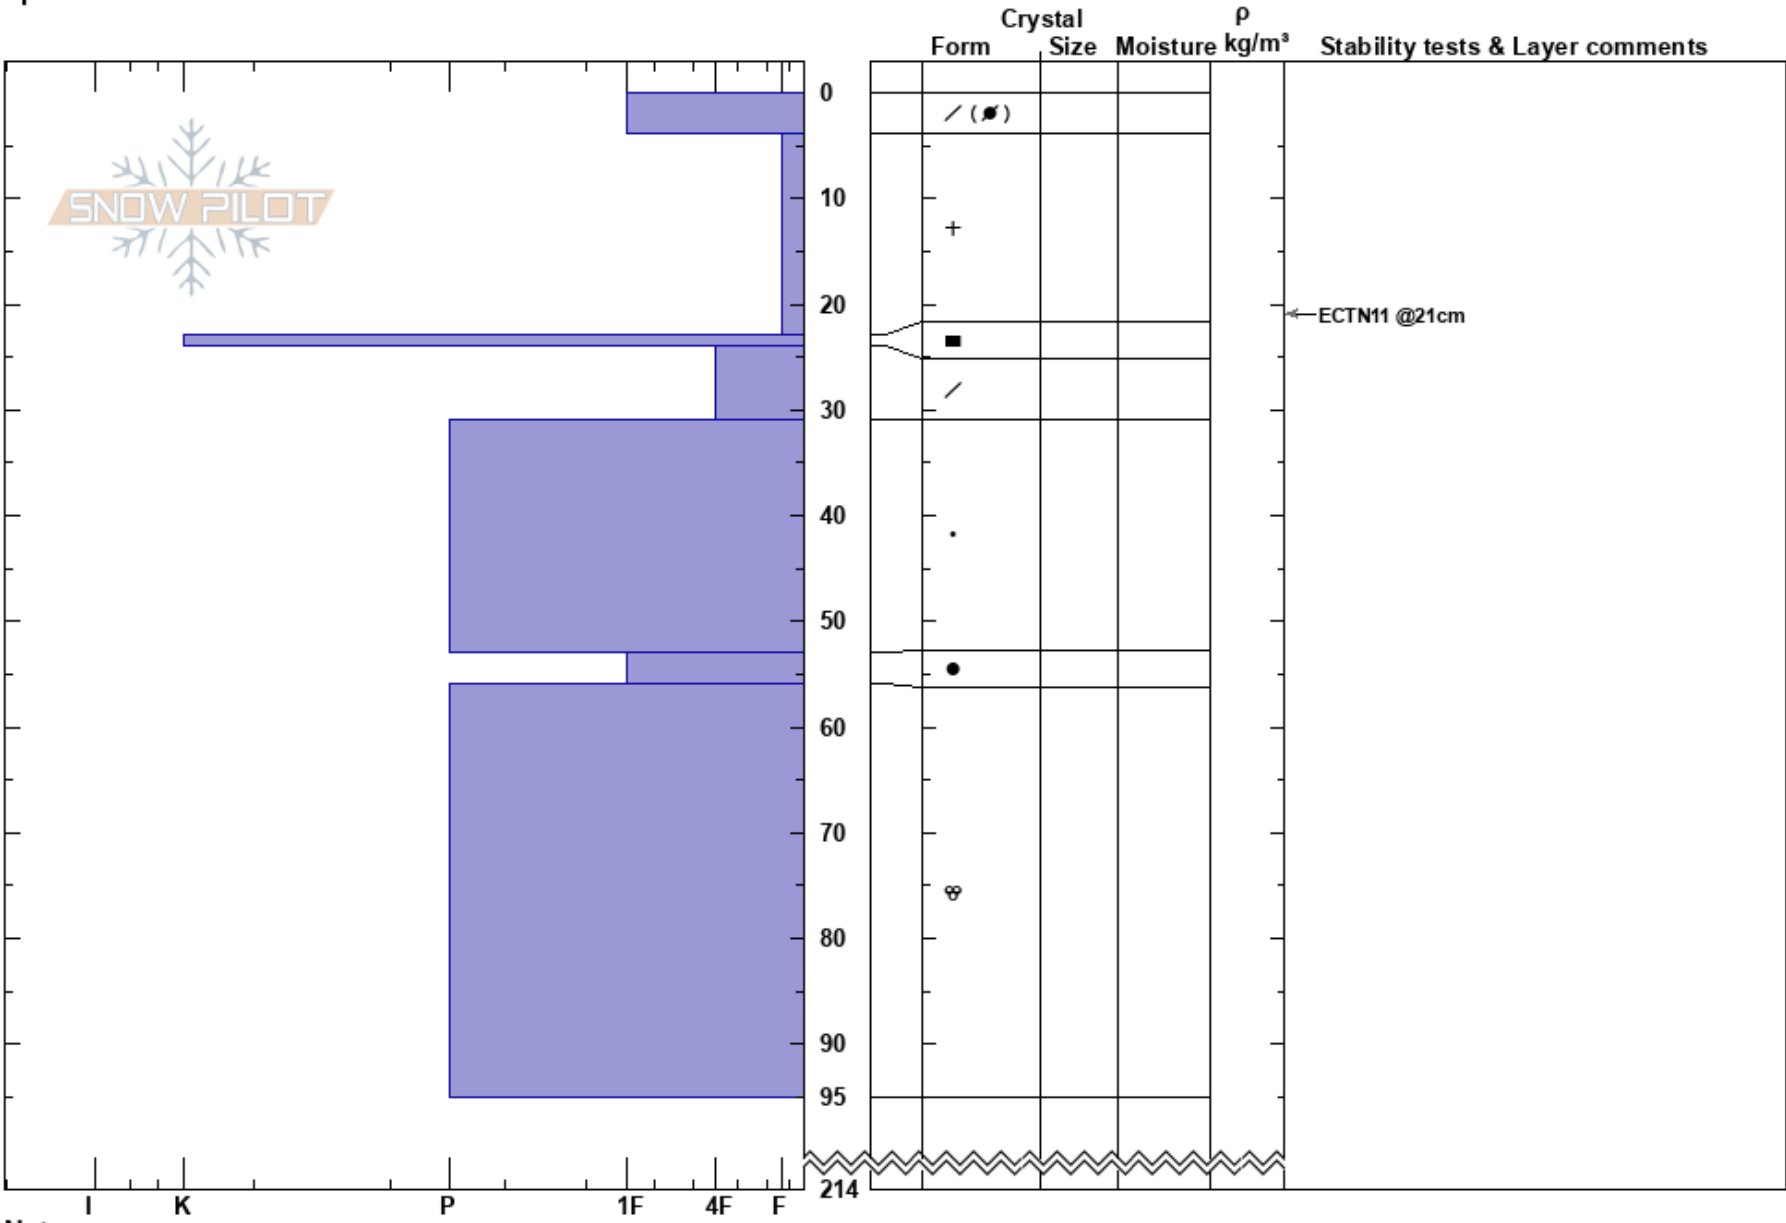

Ruten  
 Funäsfjällen  
 Sweden  
 Elevation: 1130 m  
 Aspect: N  
 Specifics:

karl johansson  
 26/02/2018 - 09:00  
 Co-ord: 62.59675N, 12.07054W  
 Slope Angle: 19°  
 Wind Loading: no

Stability:  
 Air Temperature: -17°C  
 Sky Cover: FEW  
 Precipitation: NO  
 Wind: SE Light Breeze

HS:214  
 PF:20 4-23cm: Problematic layer

Notes: