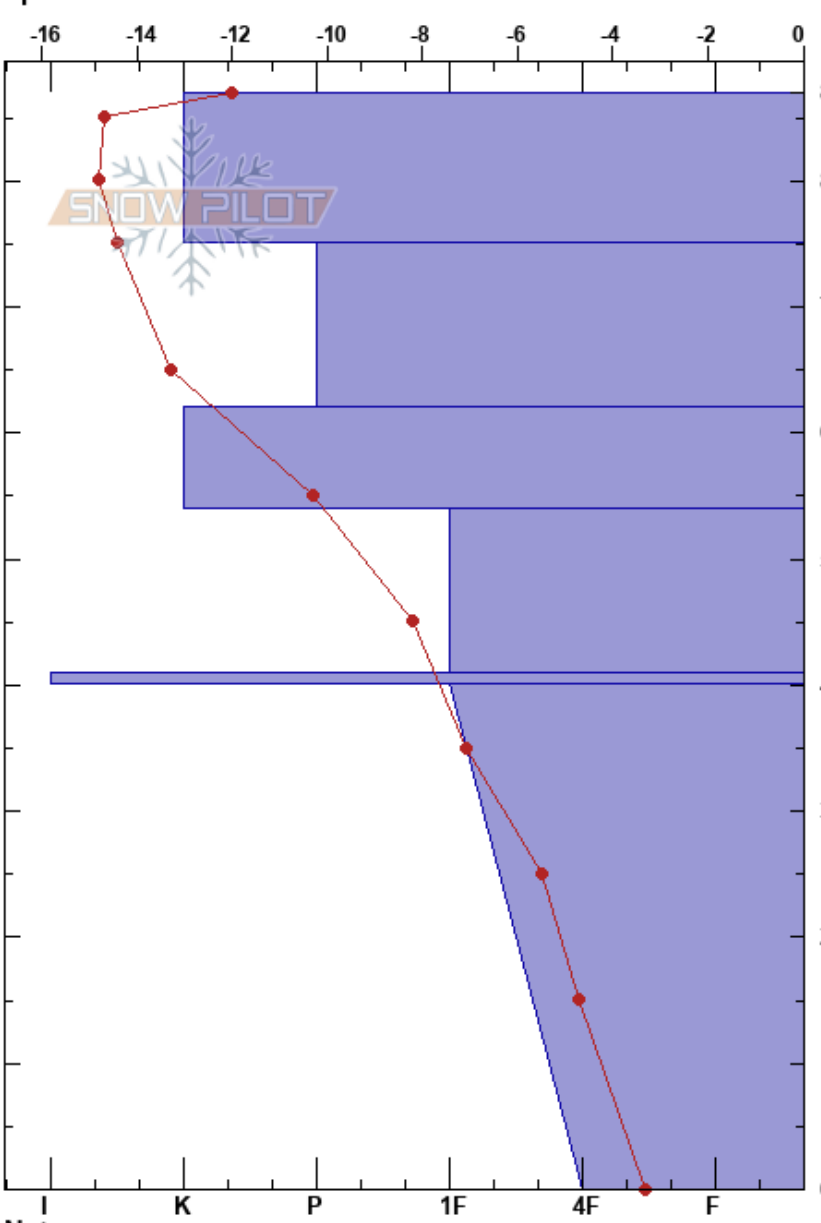

Steinskardtinden500  
 Kvaløya  
 Norway  
 Elevation: 525 m  
 Aspect: NE  
 Specifics:

Harvey Goodwin  
 26/02/2018 - 09:15  
 Co-ord: 69.65574N, 18.60931E  
 Slope Angle:  
 Wind Loading: no

Stability:  
 Air Temperature: -7°C  
 Sky Cover: FEW  
 Precipitation: NO  
 Wind: S Light Breeze

HS:87

Layer Notes:

Height (m)	Crystal		Moisture	$\rho$ kg/m <sup>3</sup>	Stability tests & Layer comments
	Form	Size			
87					
80	⊙		D		
70	□ (⊕)	0.5-1	D		
60	⊙		D		
50	○ (⊕)	0.5-1	D		
40	■		D		
20	□ (∧)	1-2	D		