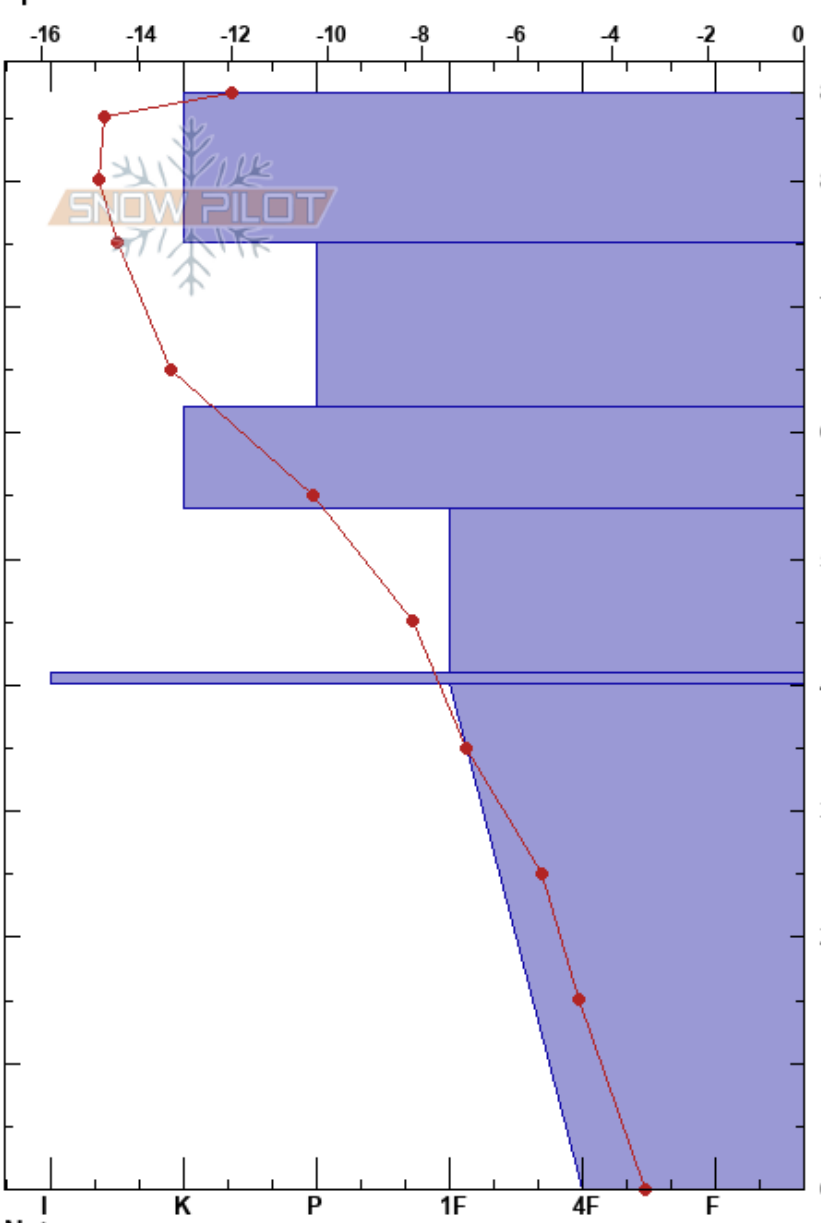

Steinskartinden500  
 Kvaløya  
 Norway  
 Elevation: 525 m  
 Aspect: NE  
 Specifics:

Harvey Goodwin  
 26/02/2018 - 09:15  
 Co-ord: 69.65574N, 18.60931E  
 Slope Angle:  
 Wind Loading: no

Stability:  
 Air Temperature: -7°C  
 Sky Cover: FEW  
 Precipitation: NO  
 Wind: S Light Breeze

HS:87

Layer Notes:

Height (m)	Crystal		Moisture	$\rho$ kg/m <sup>3</sup>	Stability tests & Layer comments
	Form	Size			
87					
80	⊙		D		
70	□ (⊕)	0.5-1	D		
60	⊙		D		
50	○ (⊕)	0.5-1	D		
40	■		D		
20	□ (∧)	1-2	D		