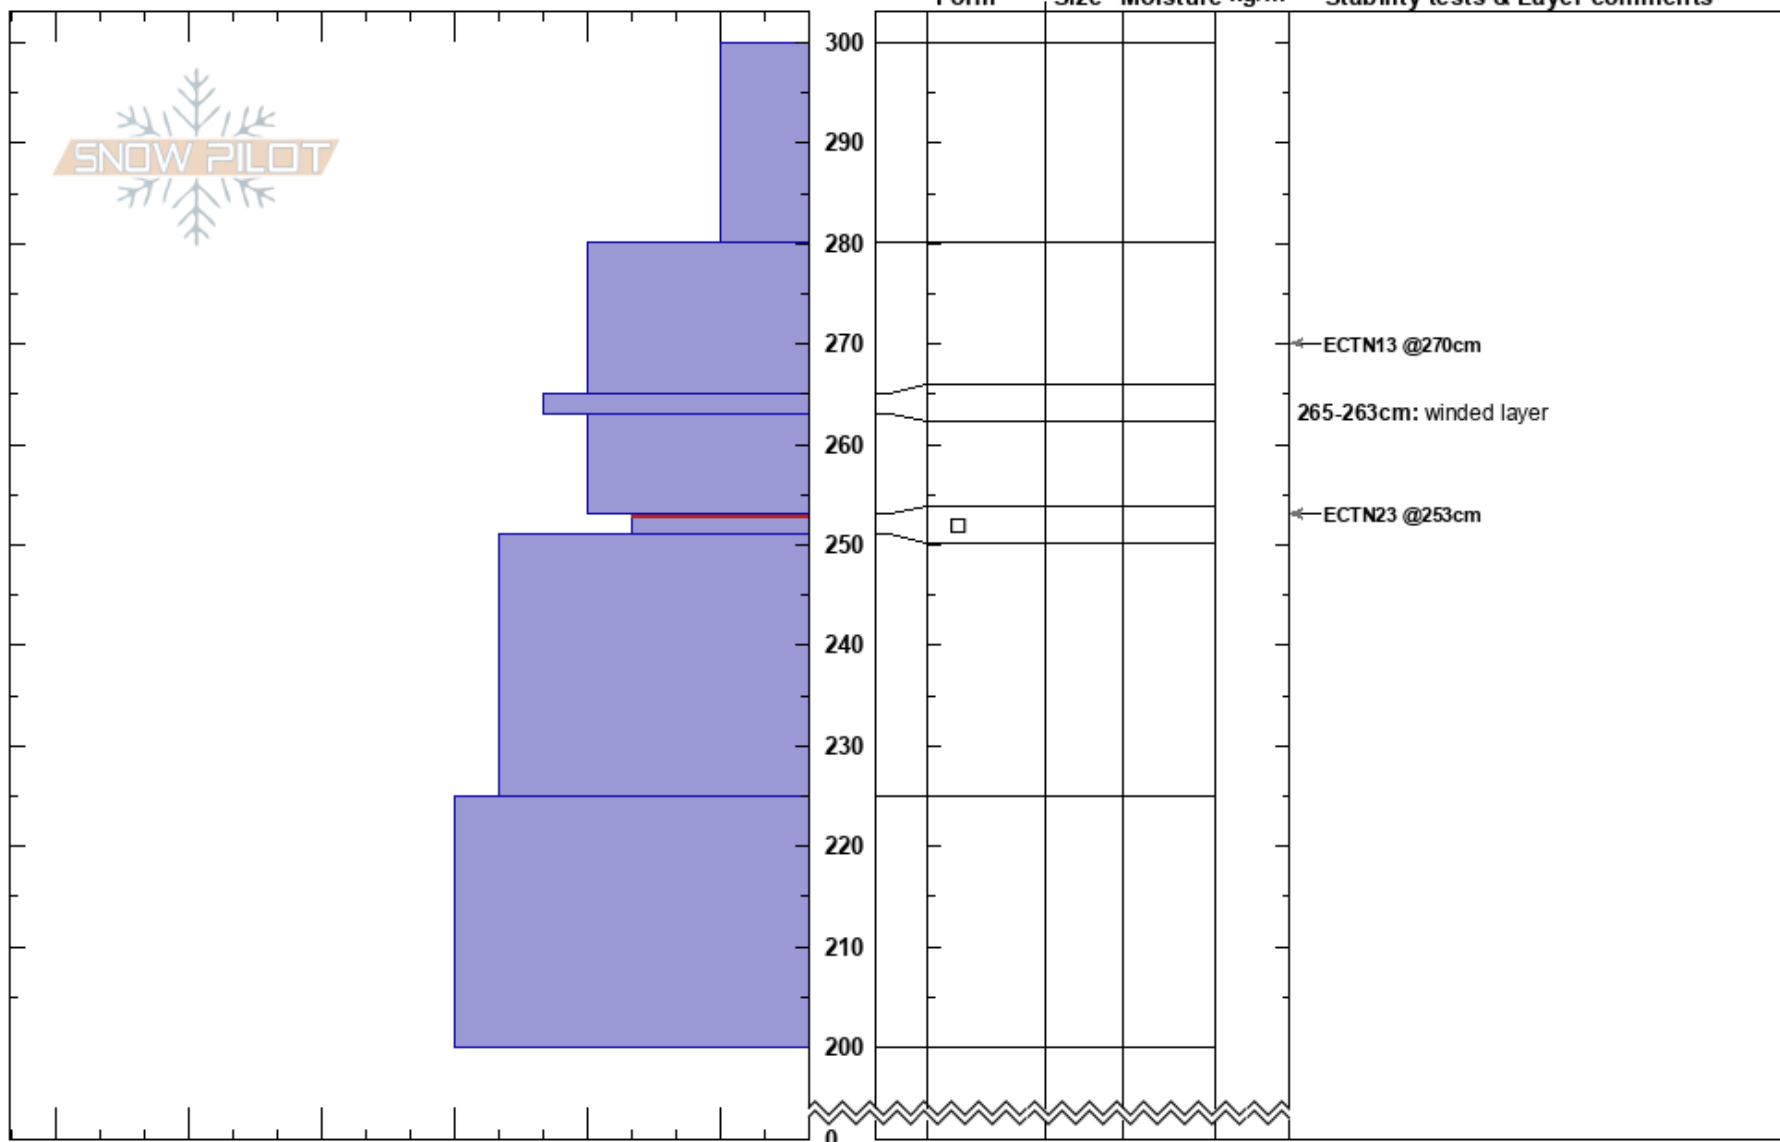

SE 9595'  
 Beartooths  
 MT  
 Elevation: 9300 ft  
 Aspect: 136°  
 Specifics: We skied slope

Beau Fredlund  
 02/22/2018 - 11:00am  
 Co-ord: 45.02003N, -110.00914E  
 Slope Angle: 29°  
 Wind Loading:

Stability: HS:300  
 Air Temperature: 265-263cm: winded layer  
 Sky Cover: 253-251cm: Problematic layer  
 Precipitation:  
 Wind:

Notes: