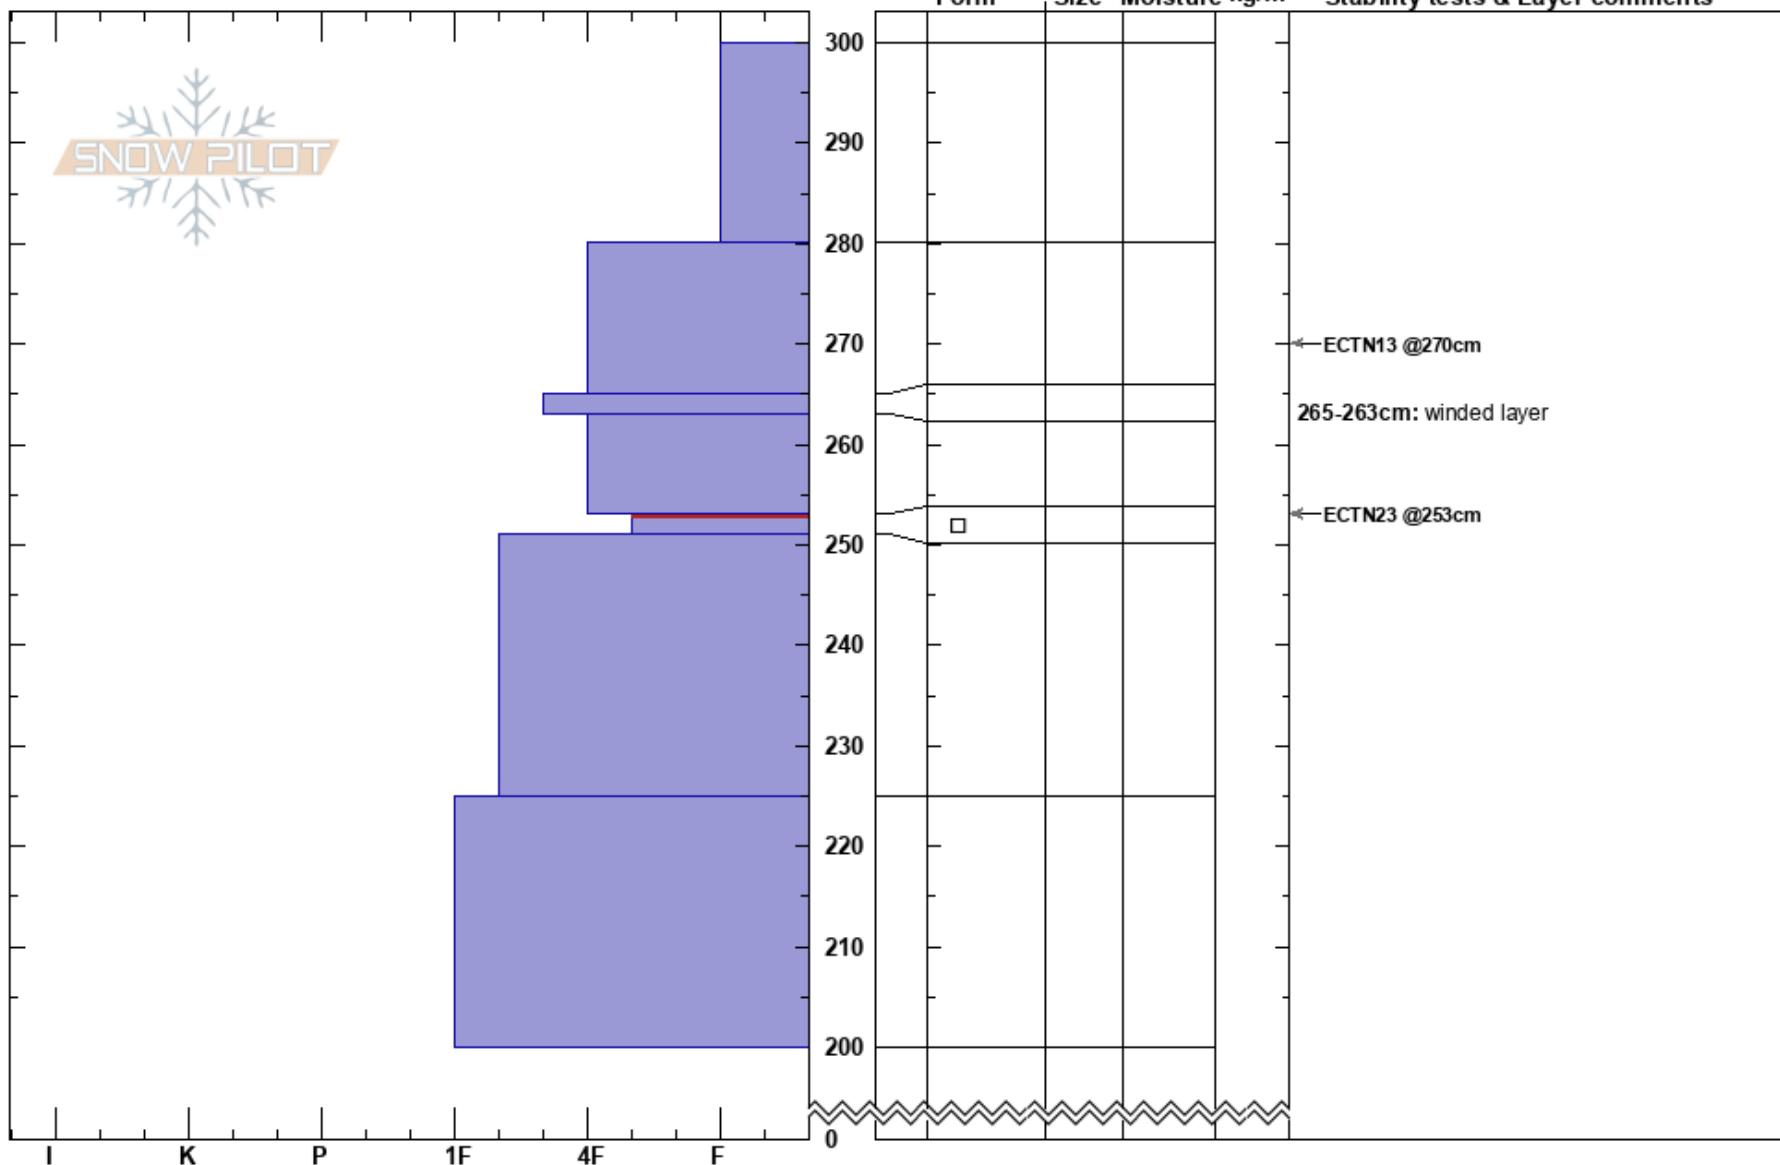

SE 9595'
 Beartooths
 MT
 Elevation: 9300 ft
 Aspect: 136°
 Specifics: We skied slope

Beau Fredlund
 02/22/2018 - 11:00am
 Co-ord: 45.02003N, -110.00914E
 Slope Angle: 29°
 Wind Loading:

Stability: **HS:300**
 Air Temperature: 265-263cm: winded layer
 Sky Cover: 253-251cm: Problematic layer
 Precipitation:
 Wind: