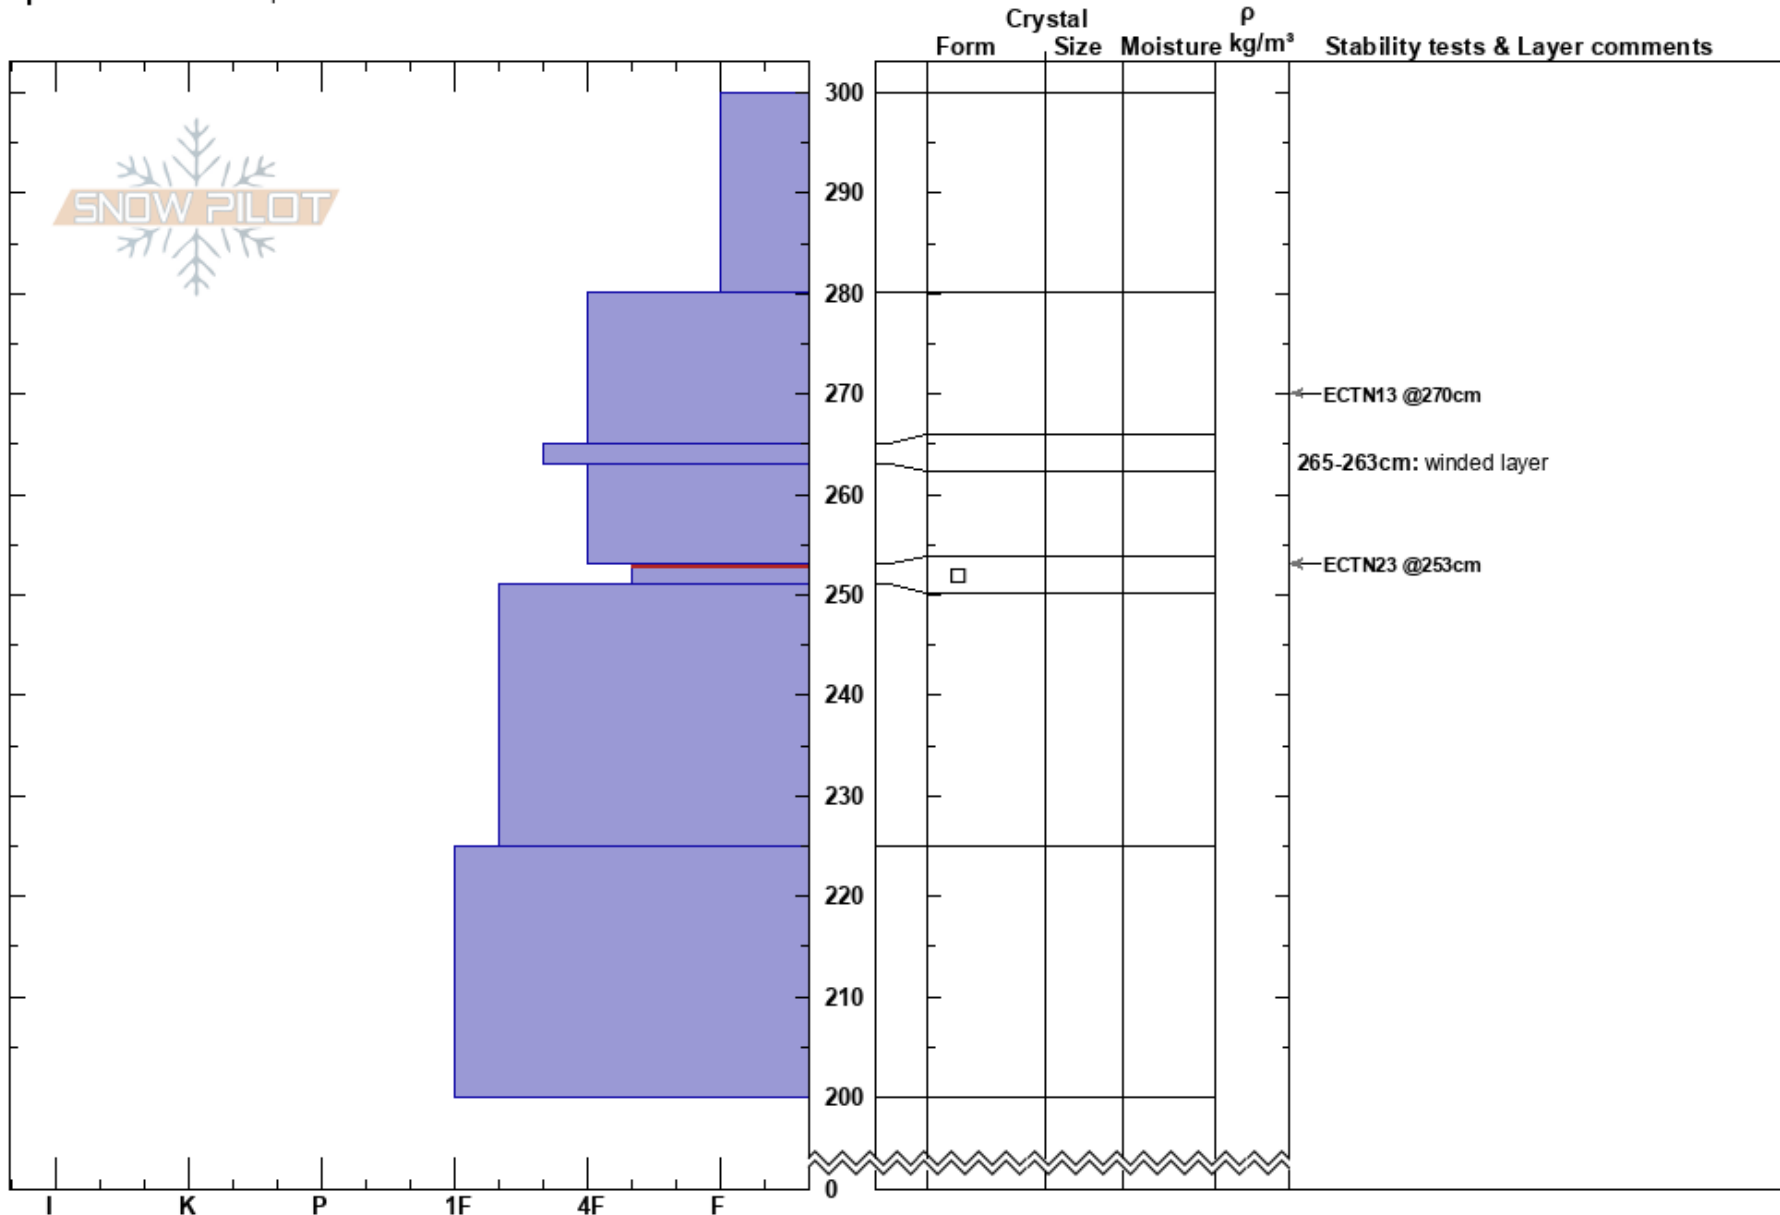

SE 9595'
 Beartooths
 MT
 Elevation: 9300 ft
 Aspect: 136°
 Specifics: We skied slope

Beau Fredlund
 02/22/2018 - 11:00am
 Co-ord: 45.02003N, -110.00914E
 Slope Angle: 29°
 Wind Loading:

Stability: **HS:300**
 Air Temperature:
 Sky Cover:
 Precipitation:
 Wind:
 265-263cm: winded layer
 253-251cm: Problematic layer