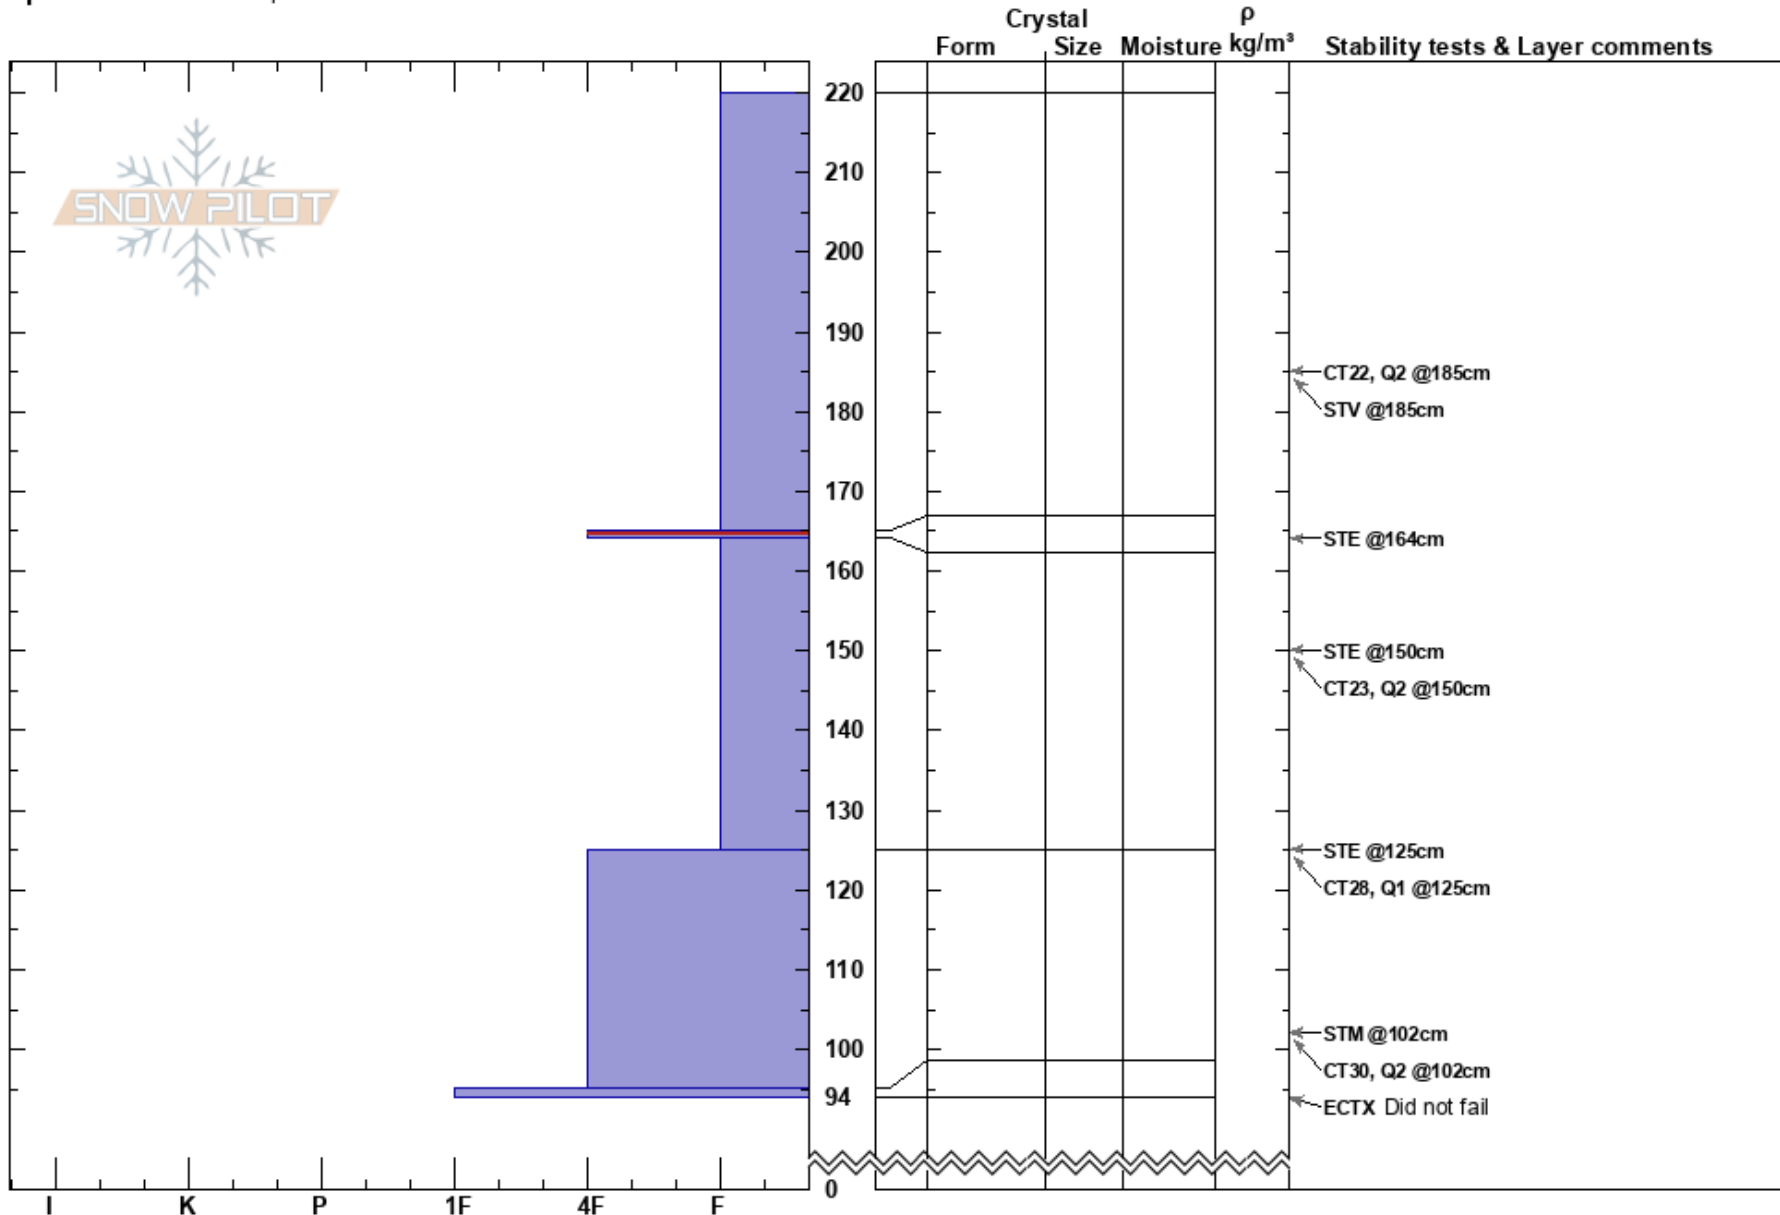

Spout Springs 2/25/18
 Blues
 OR
 Elevation: 5280 ft
 Aspect: NE
 Specifics: We skied slope

Harry Sherman
 02/25/2018 - 10:00am
 Co-ord: 45.75294N, -118.03272W
 Slope Angle: 22°
 Wind Loading: yes

Stability: **HS:220**
 Air Temperature:
 Sky Cover: OVC
 Precipitation: S2
 Wind: SW Moderate

Layer Notes:
 165-164cm: Problematic layer

Notes: