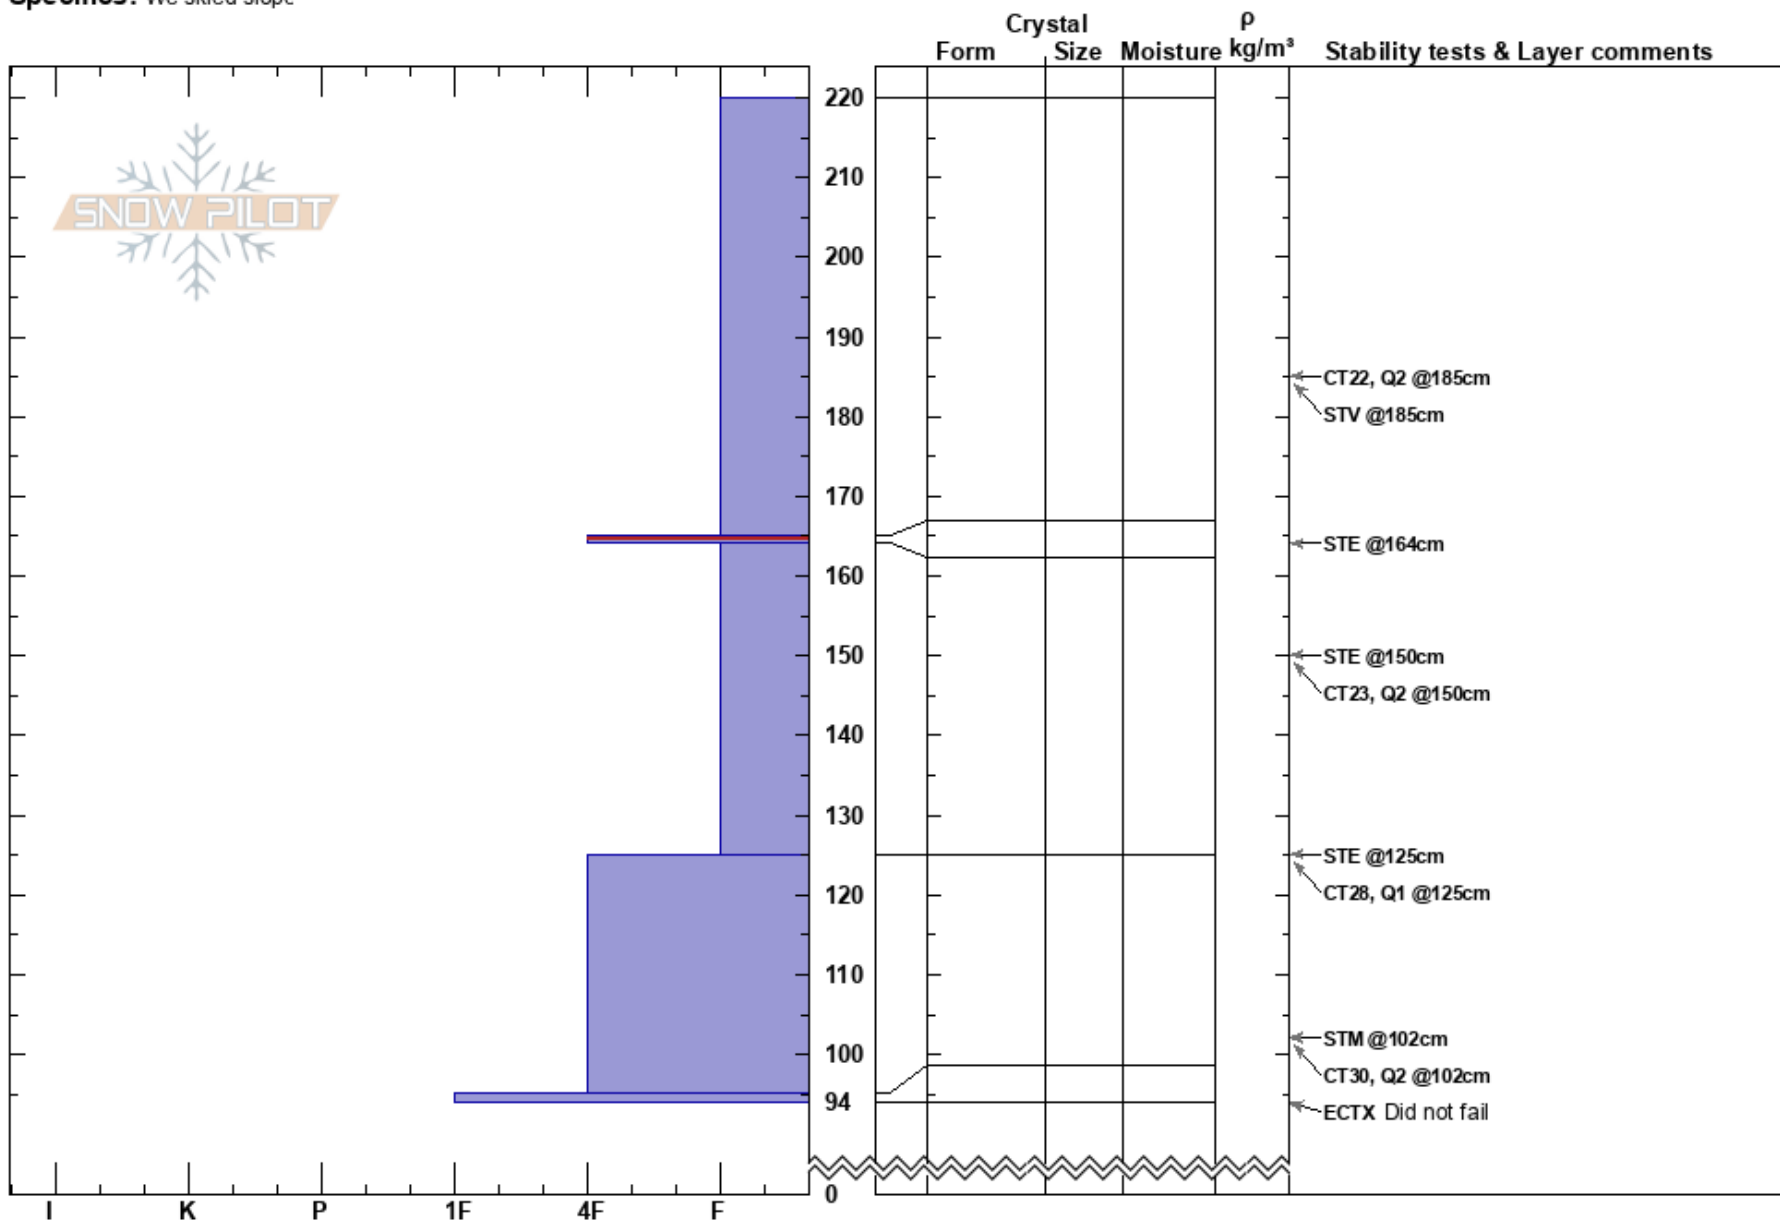

Spout Springs 2/25/18
 Blues
 OR
 Elevation: 5280 ft
 Aspect: NE
 Specifics: We skied slope

Harry Sherman
 02/25/2018 - 10:00am
 Co-ord: 45.75294N, -118.03272W
 Slope Angle: 22°
 Wind Loading: yes

Stability: **HS:220**
 Air Temperature:
 Sky Cover: OVC
 Precipitation: S2
 Wind: SW Moderate

Layer Notes:
 165-164cm: Problematic layer

Notes: