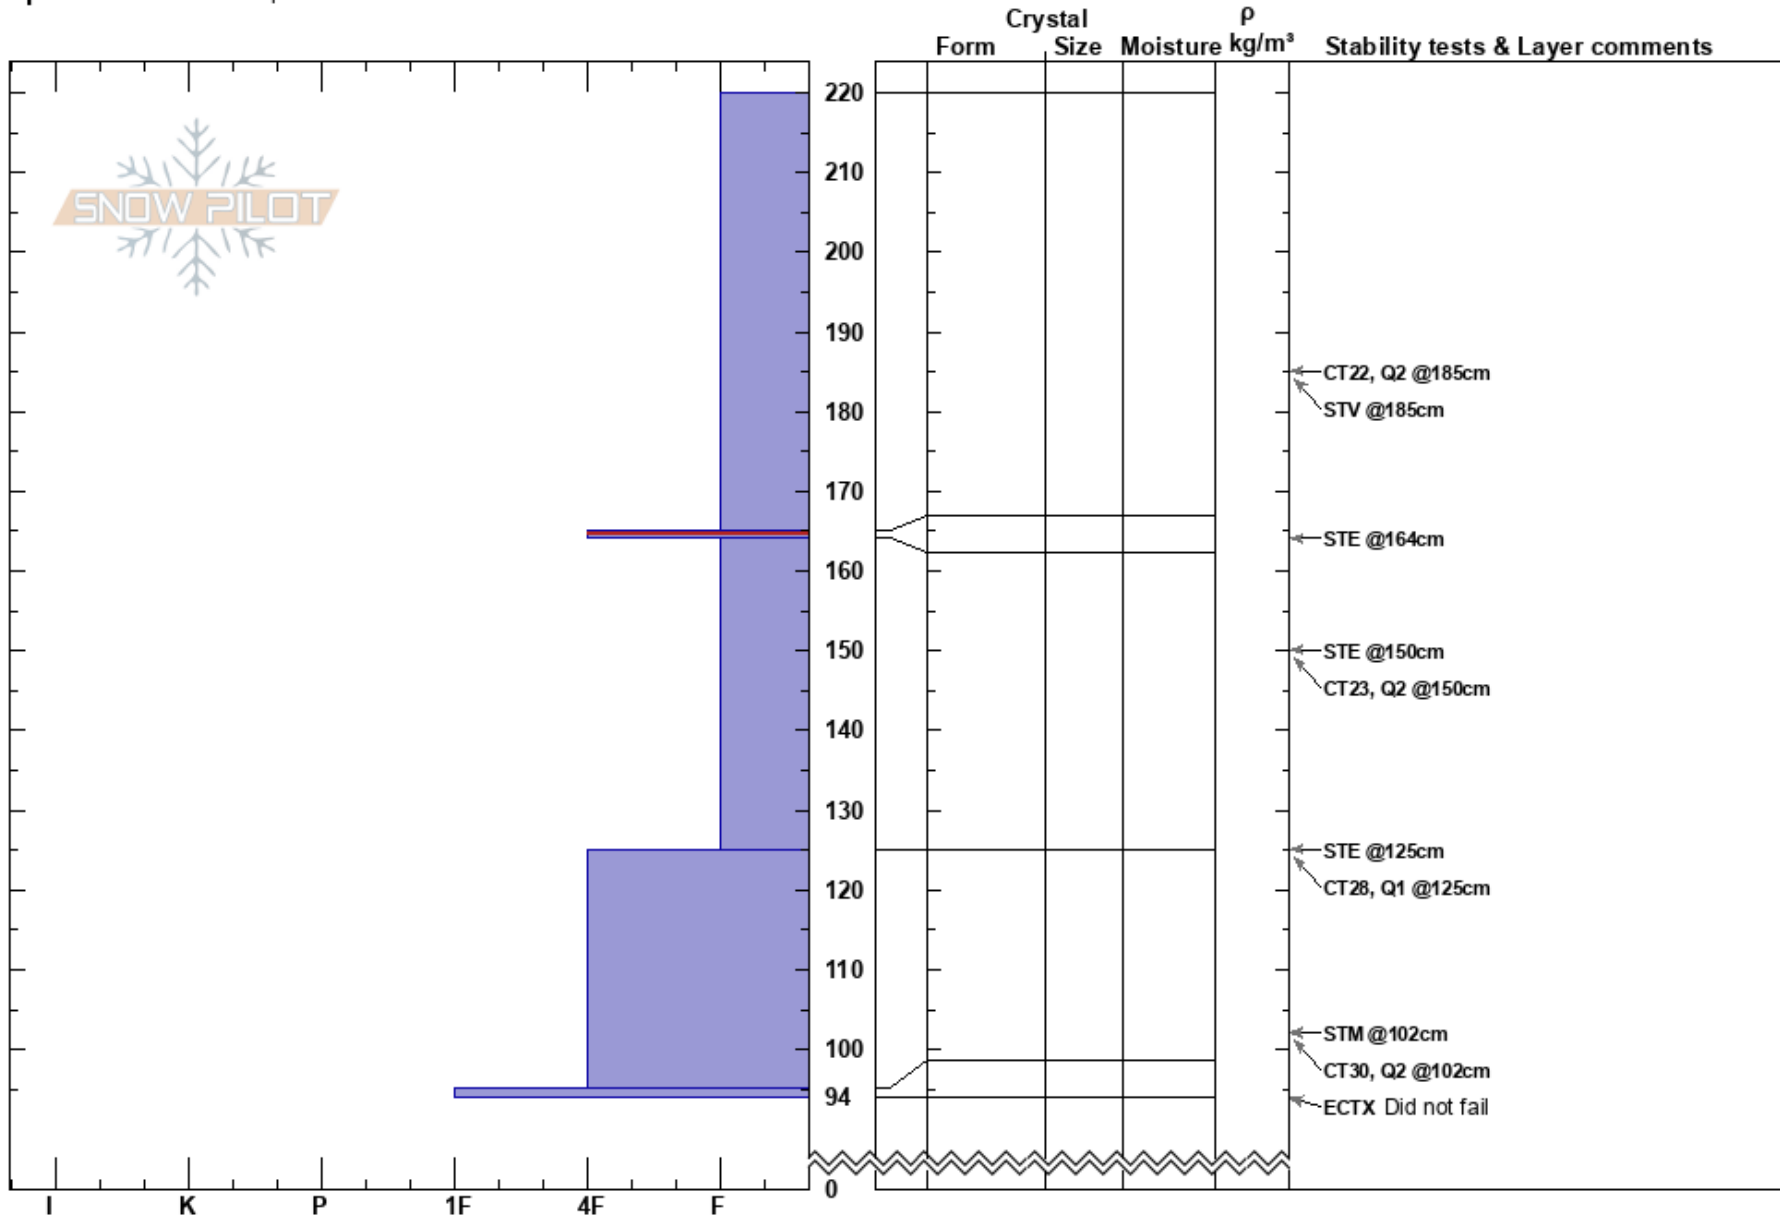

Spout Springs 2/25/18  
 Blues  
 OR  
 Elevation: 5280 ft  
 Aspect: NE  
 Specifics: We skied slope

Harry Sherman  
 02/25/2018 - 10:00am  
 Co-ord: 45.75294N, -118.03272W  
 Slope Angle: 22°  
 Wind Loading: yes

Stability: **HS:220**  
 Air Temperature: 165-164cm:Problematic layer  
 Sky Cover: OVC  
 Precipitation: S2  
 Wind: SW Moderate

Notes: