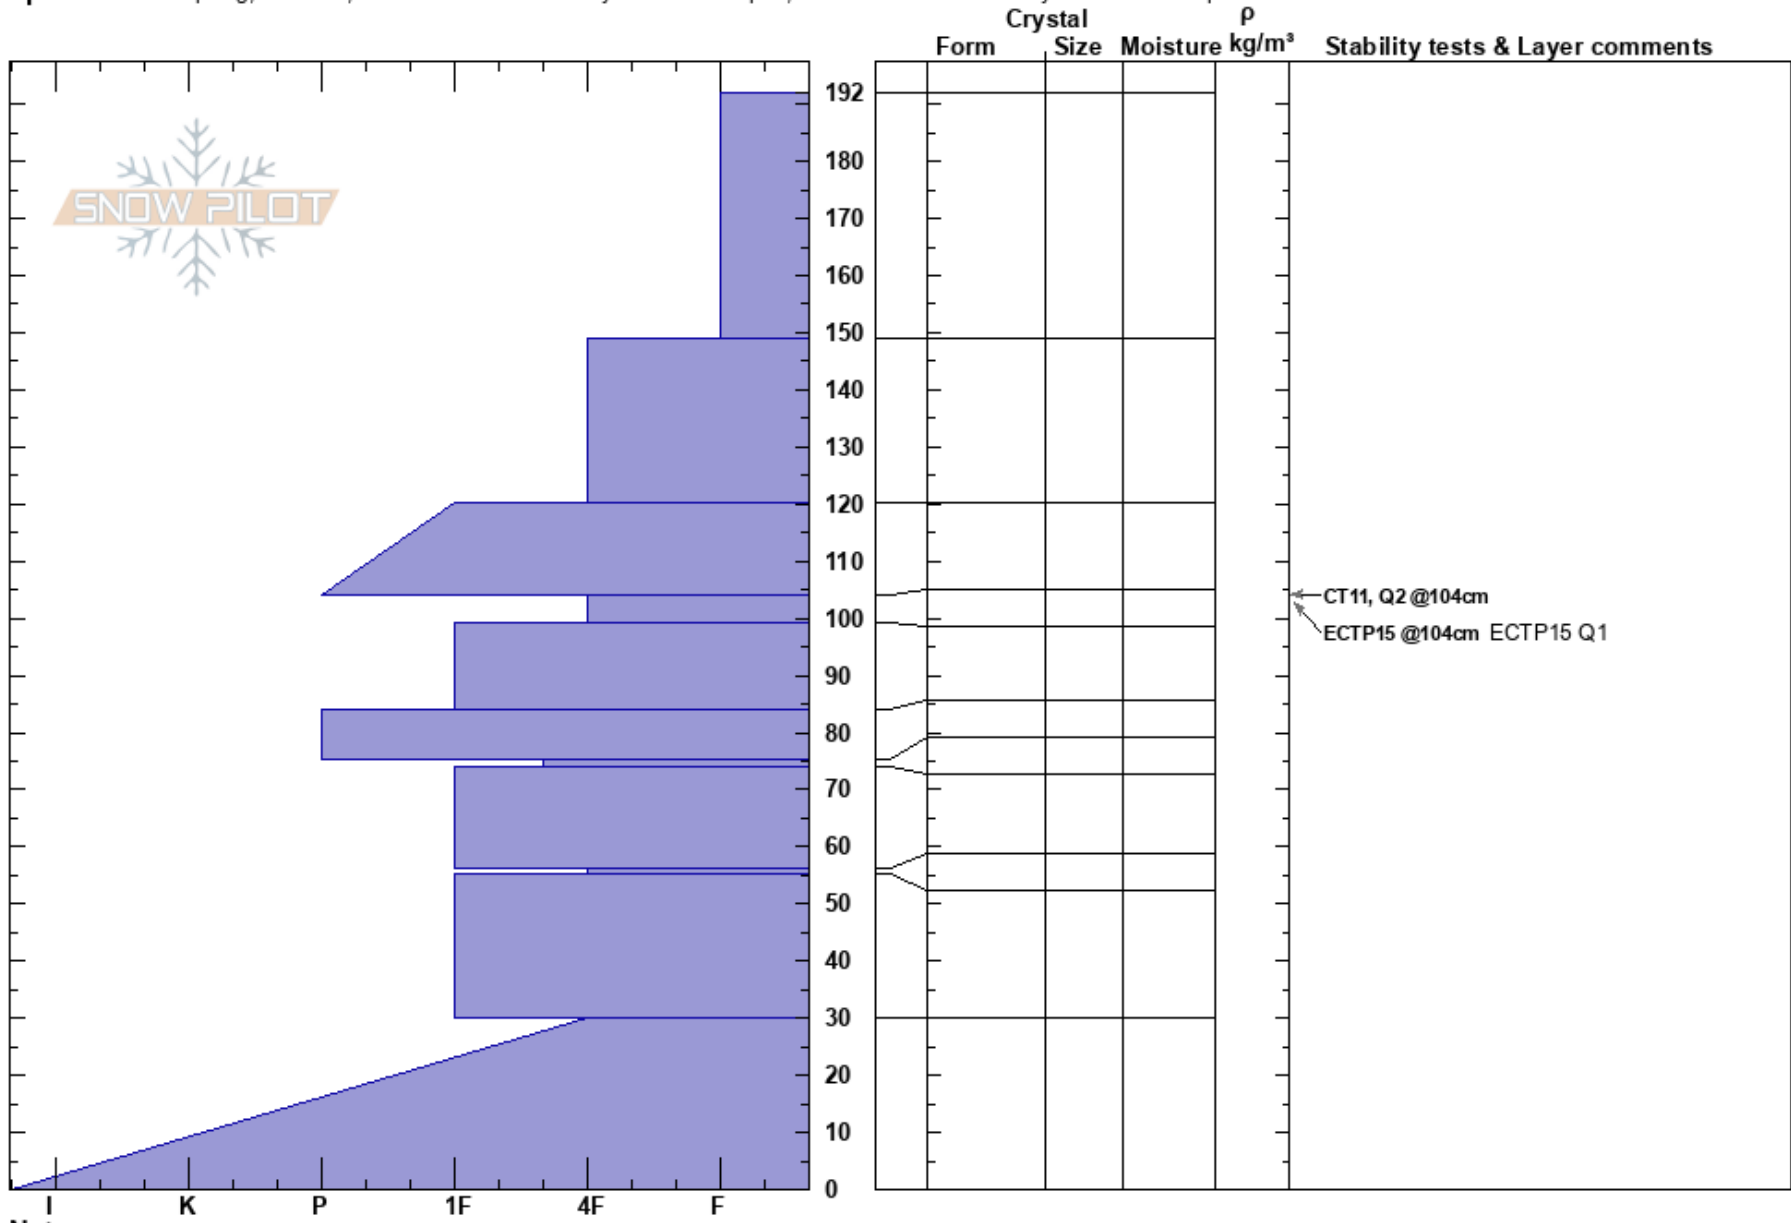

Bountiful Peak
 Northern Wasatch
 UT
 Elevation: 8400 ft
 Aspect: N

Andrew Nassetta
 02/25/2018 - 3:00pm
 Co-ord: 40.95886N, -111.80590W
 Slope Angle: 31°
 Wind Loading: no

Stability:
 Air Temperature: 17°F
 Sky Cover: SCT
 Precipitation: NO
 Wind: SW Light Breeze
 HS:192
 Layer Notes:

Specifics: Collapsing, localized; Recent avalanche activity on similar slopes; Recent avalanche activity on different slopes

Notes: