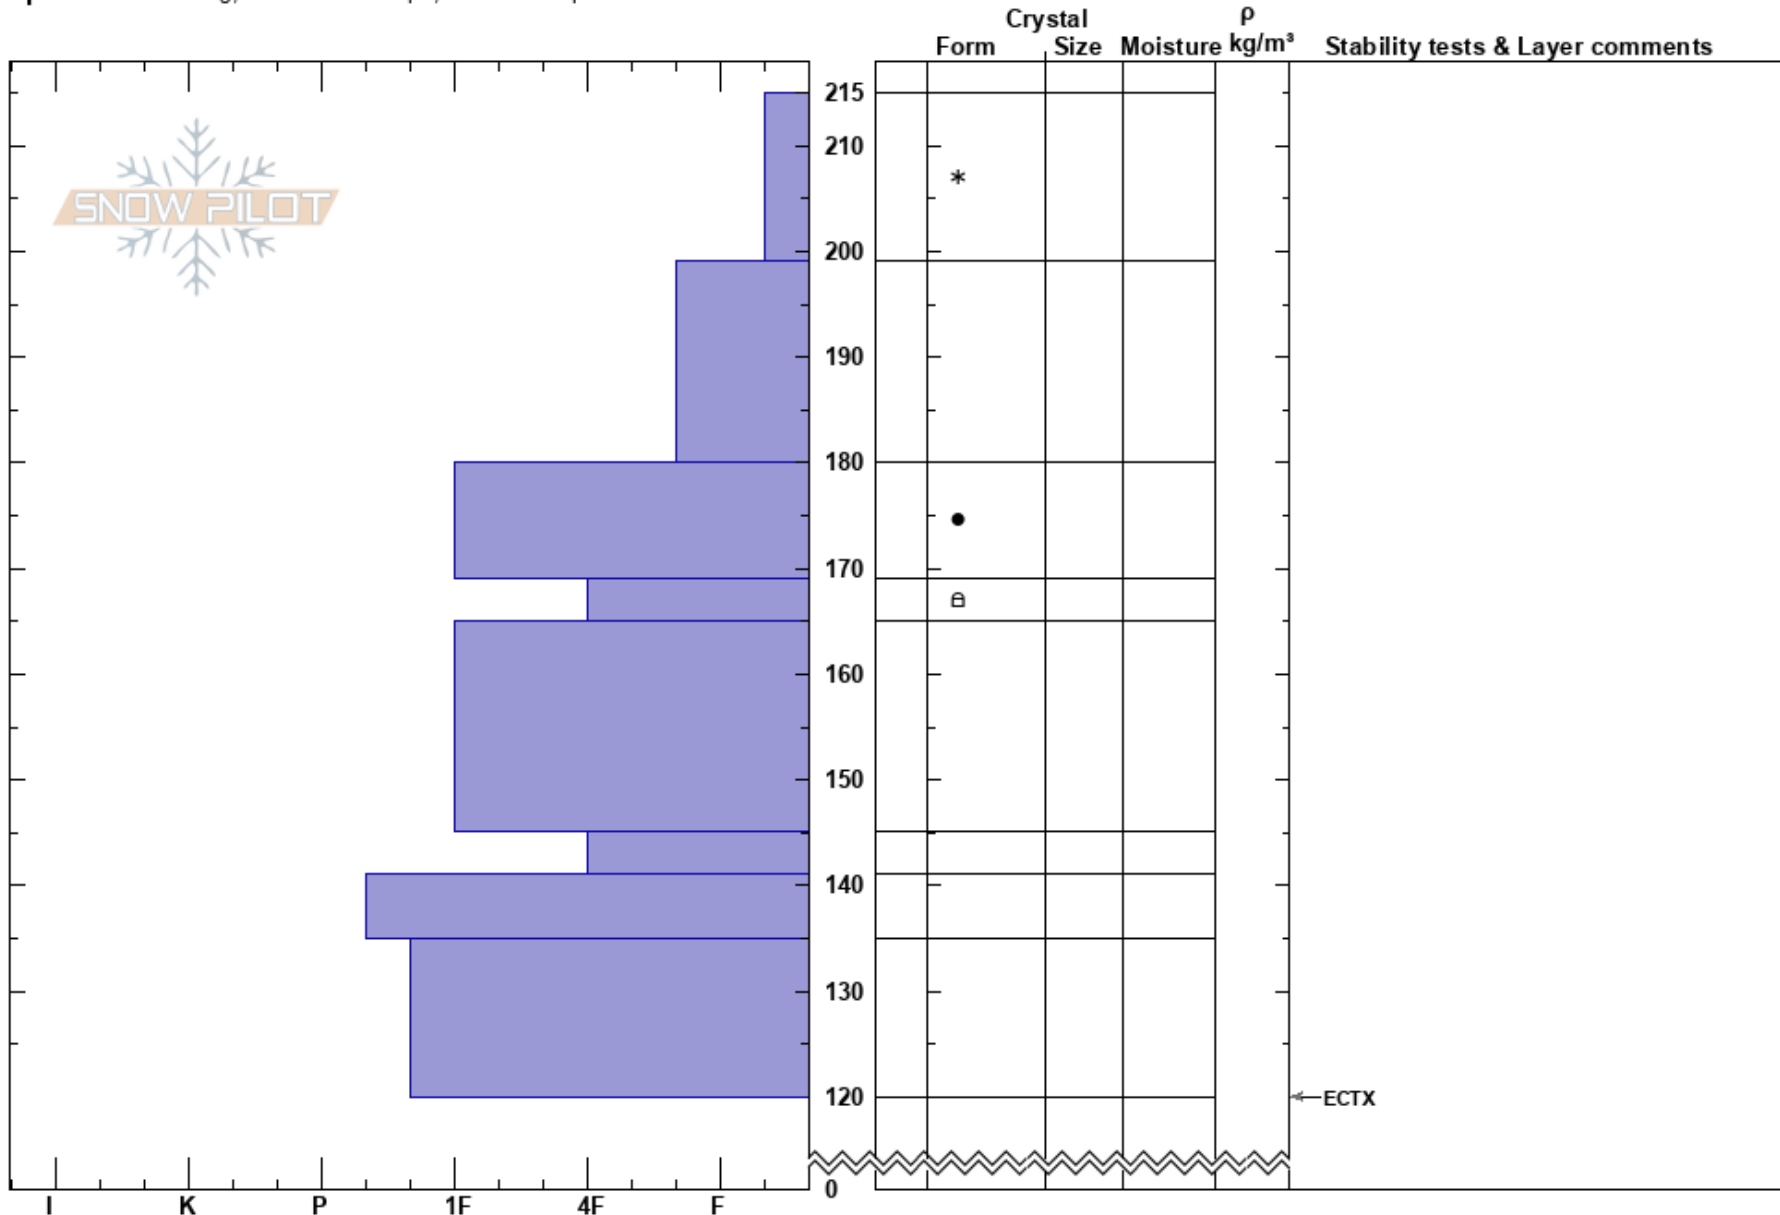

Texas Meadow
 Bridger Range
 MT
 Elevation: 7840 ft
 Aspect: 75°
 Specifics: Cracking; Ski tracks on slope; We skied slope

Alex Marienthal
 02/25/2018 - 11:42am
 Co-ord: 45.84054N, -110.93448W
 Slope Angle: 34°
 Wind Loading: no

Stability: Good
 Air Temperature:
 Sky Cover: BKN
 Precipitation:
 Wind: Calm

HS:215

Layer Notes:

Notes: