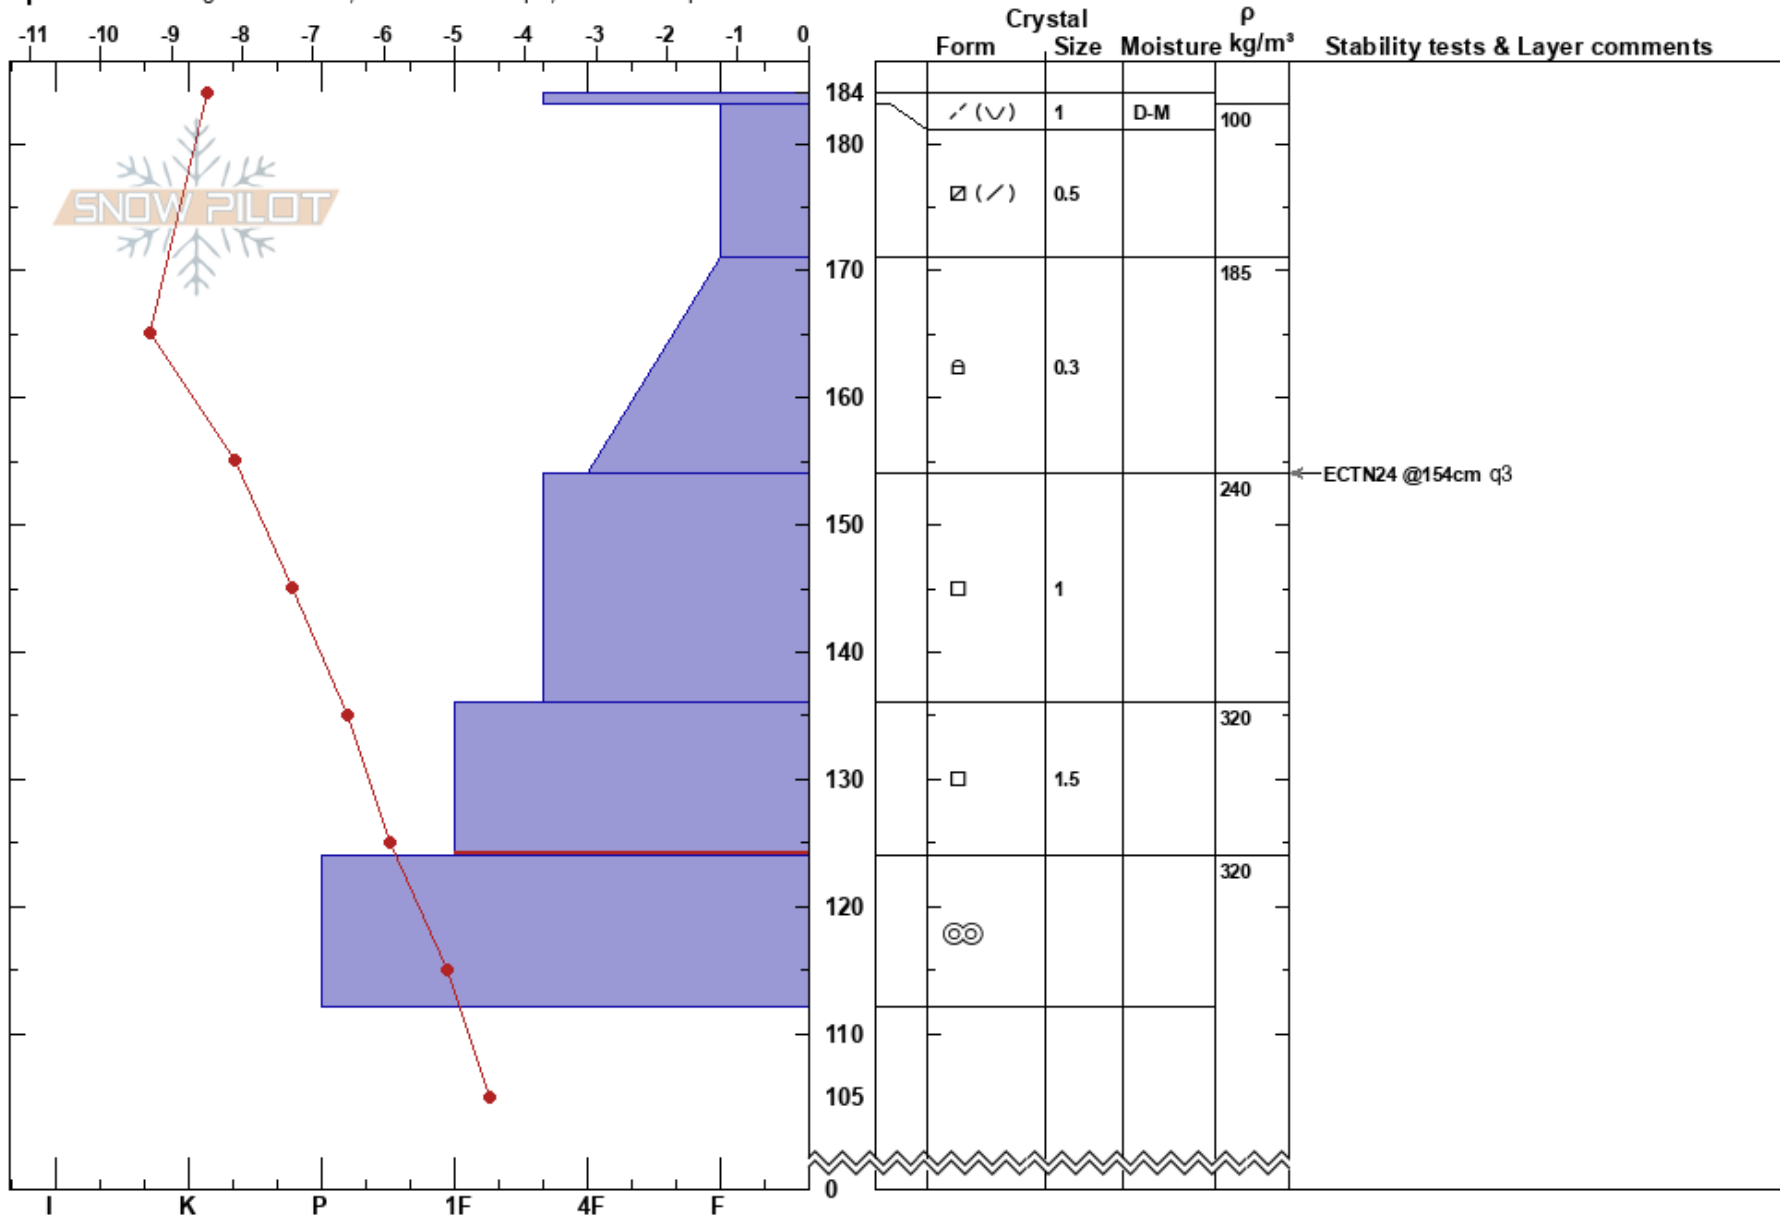

fool on the hill  
 Carson Range  
 NV  
 Elevation: 9507 ft  
 Aspect: 270°

Devin Hiemstra  
 02/25/2018 - 12:38pm  
 Co-ord: 39.31511N, -119.88361W  
 Slope Angle: 21°  
 Wind Loading: previous

Stability: **HS:184** **Layer Notes:**  
 Air Temperature: -2.1°C **PF:40** 136-124cm:Problematic layer  
 Sky Cover: SCT  
 Precipitation: NO  
 Wind: W Light Breeze

Specifics: Pit dug in a Ski Area; Ski tracks on slope; We skied slope

Notes: