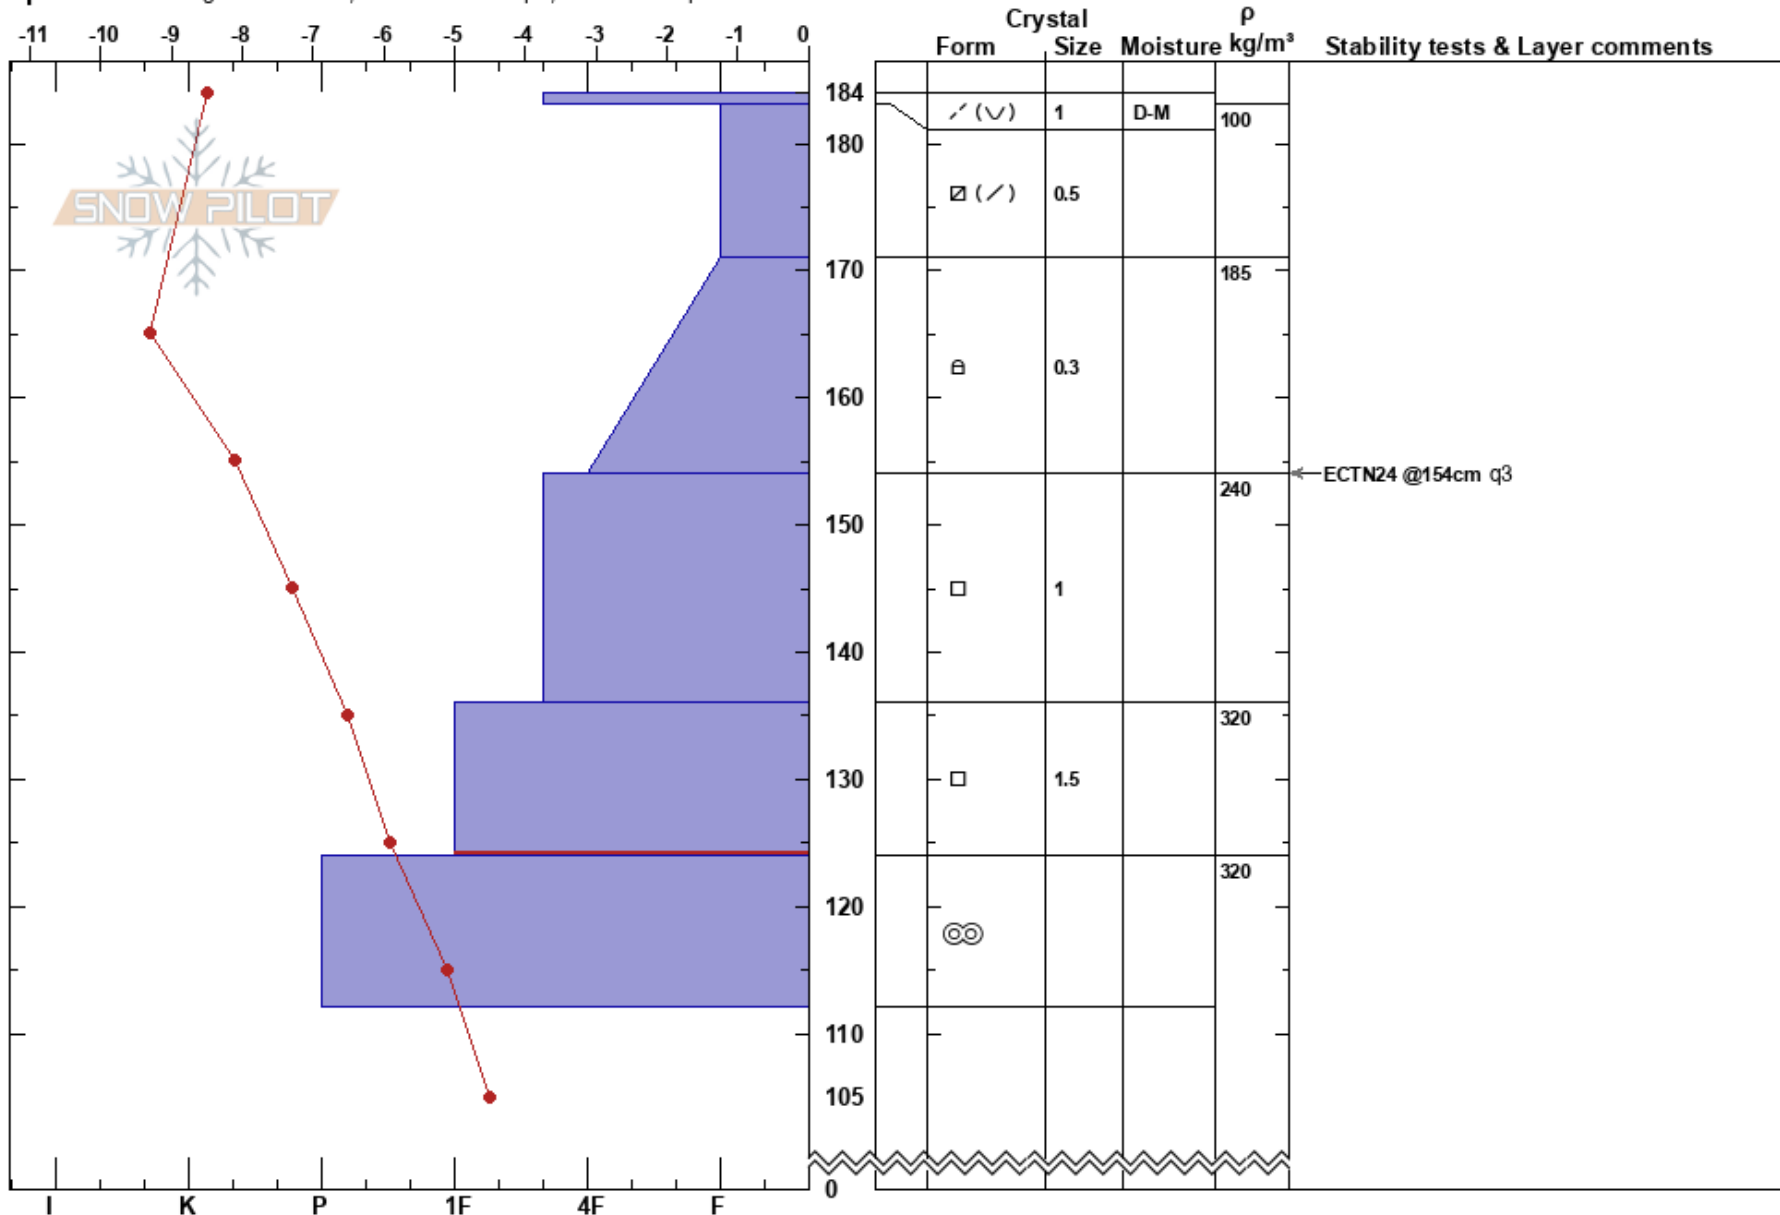

fool on the hill
 Carson Range
 NV
 Elevation: 9507 ft
 Aspect: 270°

Devin Hiemstra
 02/25/2018 - 12:38pm
 Co-ord: 39.31511N, -119.88361W
 Slope Angle: 21°
 Wind Loading: previous

Stability: **HS:184** **Layer Notes:**
 Air Temperature: -2.1°C **PF:40** 136-124cm:Problematic layer
 Sky Cover: SCT
 Precipitation: NO
 Wind: W Light Breeze

Specifics: Pit dug in a Ski Area; Ski tracks on slope; We skied slope

Notes: