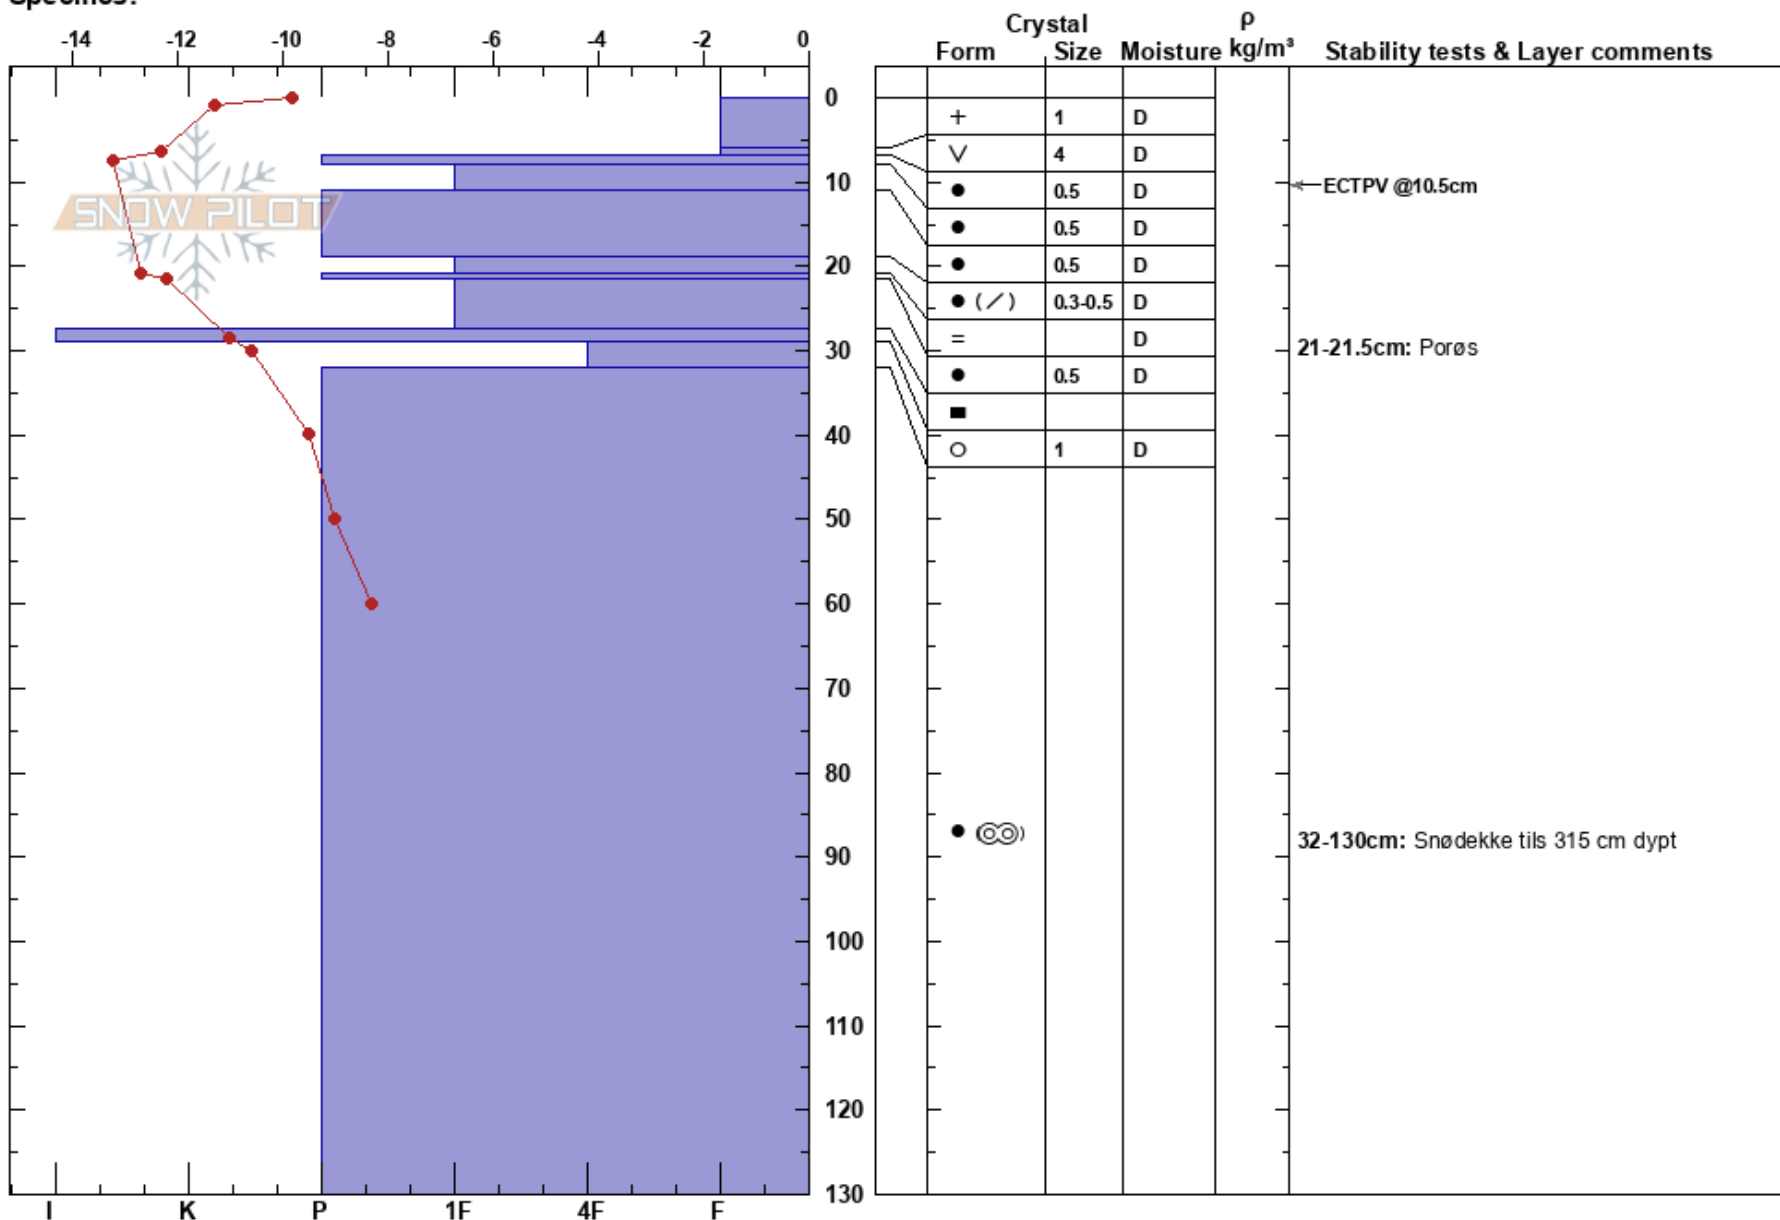

Koppartind 570moh
 Finnmark
 Norway
Elevation: 570 m
Aspect: SE
Specifics:

Bjømulf Håkenrud
 25/02/2018 - 11:00
Co-ord: 70.03668N, 21.96321E
Slope Angle:
Wind Loading:

Stability:
Air Temperature:
Sky Cover:
Precipitation:
Wind:

Layer Notes:
 8-11cm: Problematic layer
 21-21.5cm: Porøs
 32-130cm: Snødekke tils 315 cm dypt

Notes: