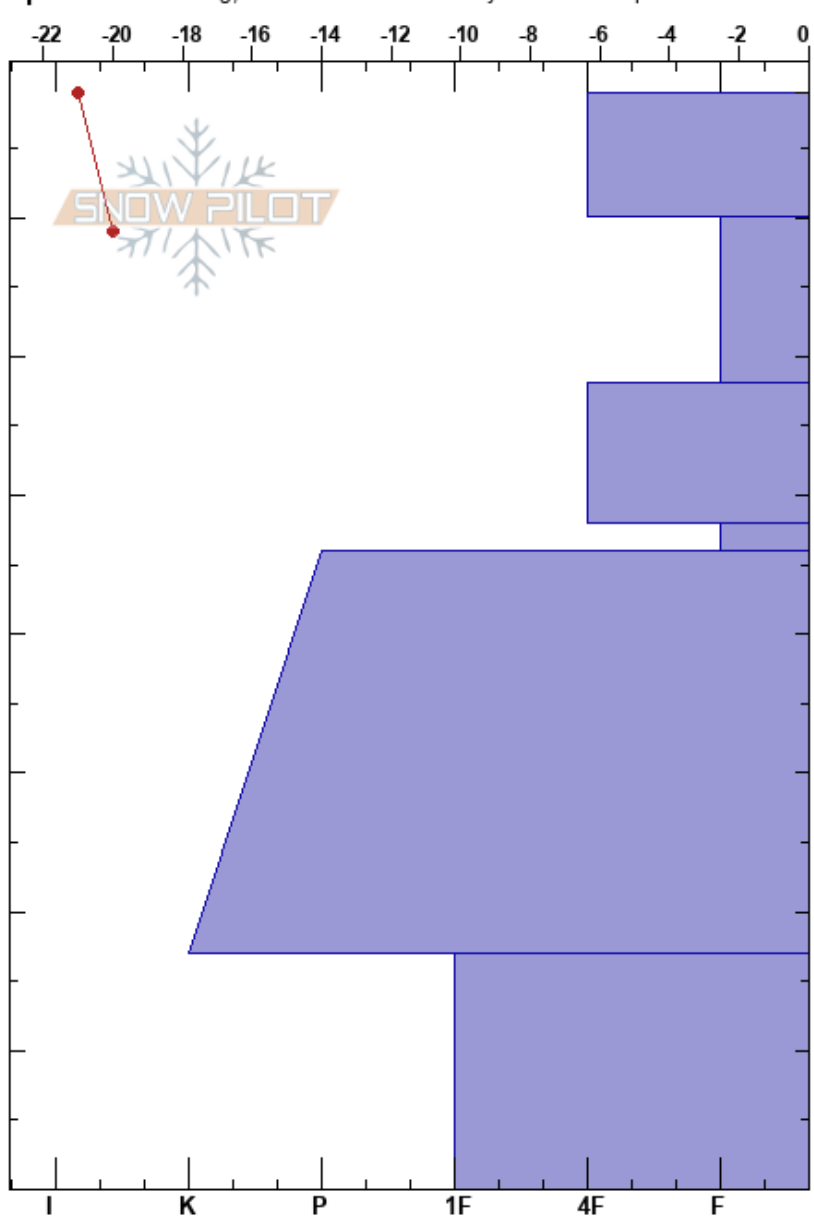

Dälkoejohke
 Västra Vindelfjällen
 Sweden
Elevation: 730 m
Aspect: 320°

Johan af Ekenstam
 25/02/2018 - 12:45
Co-ord: 65.92462N, 15.03762E
Slope Angle: 15°
Wind Loading: previous

Stability:
Air Temperature: -18.4°C **PF:**35
Sky Cover: CLR
Precipitation: NO
Wind: SE Light Breeze

Layer Notes:
 48-46cm: SH 22 feb
 48-46cm: Problematic layer

Specifics: Cracking; Recent avalanche activity on similar slopes

Height (cm)	Crystal		Moisture	ρ kg/m³	Stability tests & Layer comments
	Form	Size			
79					
70					
60					←ECTN1 @65cm DFdc 2 mm
50					
47	∇	1-3			←ECTP10 @47cm SH 1-3 mm
48-46					48-46cm: SH 22 feb
10	^	2-5			
0					