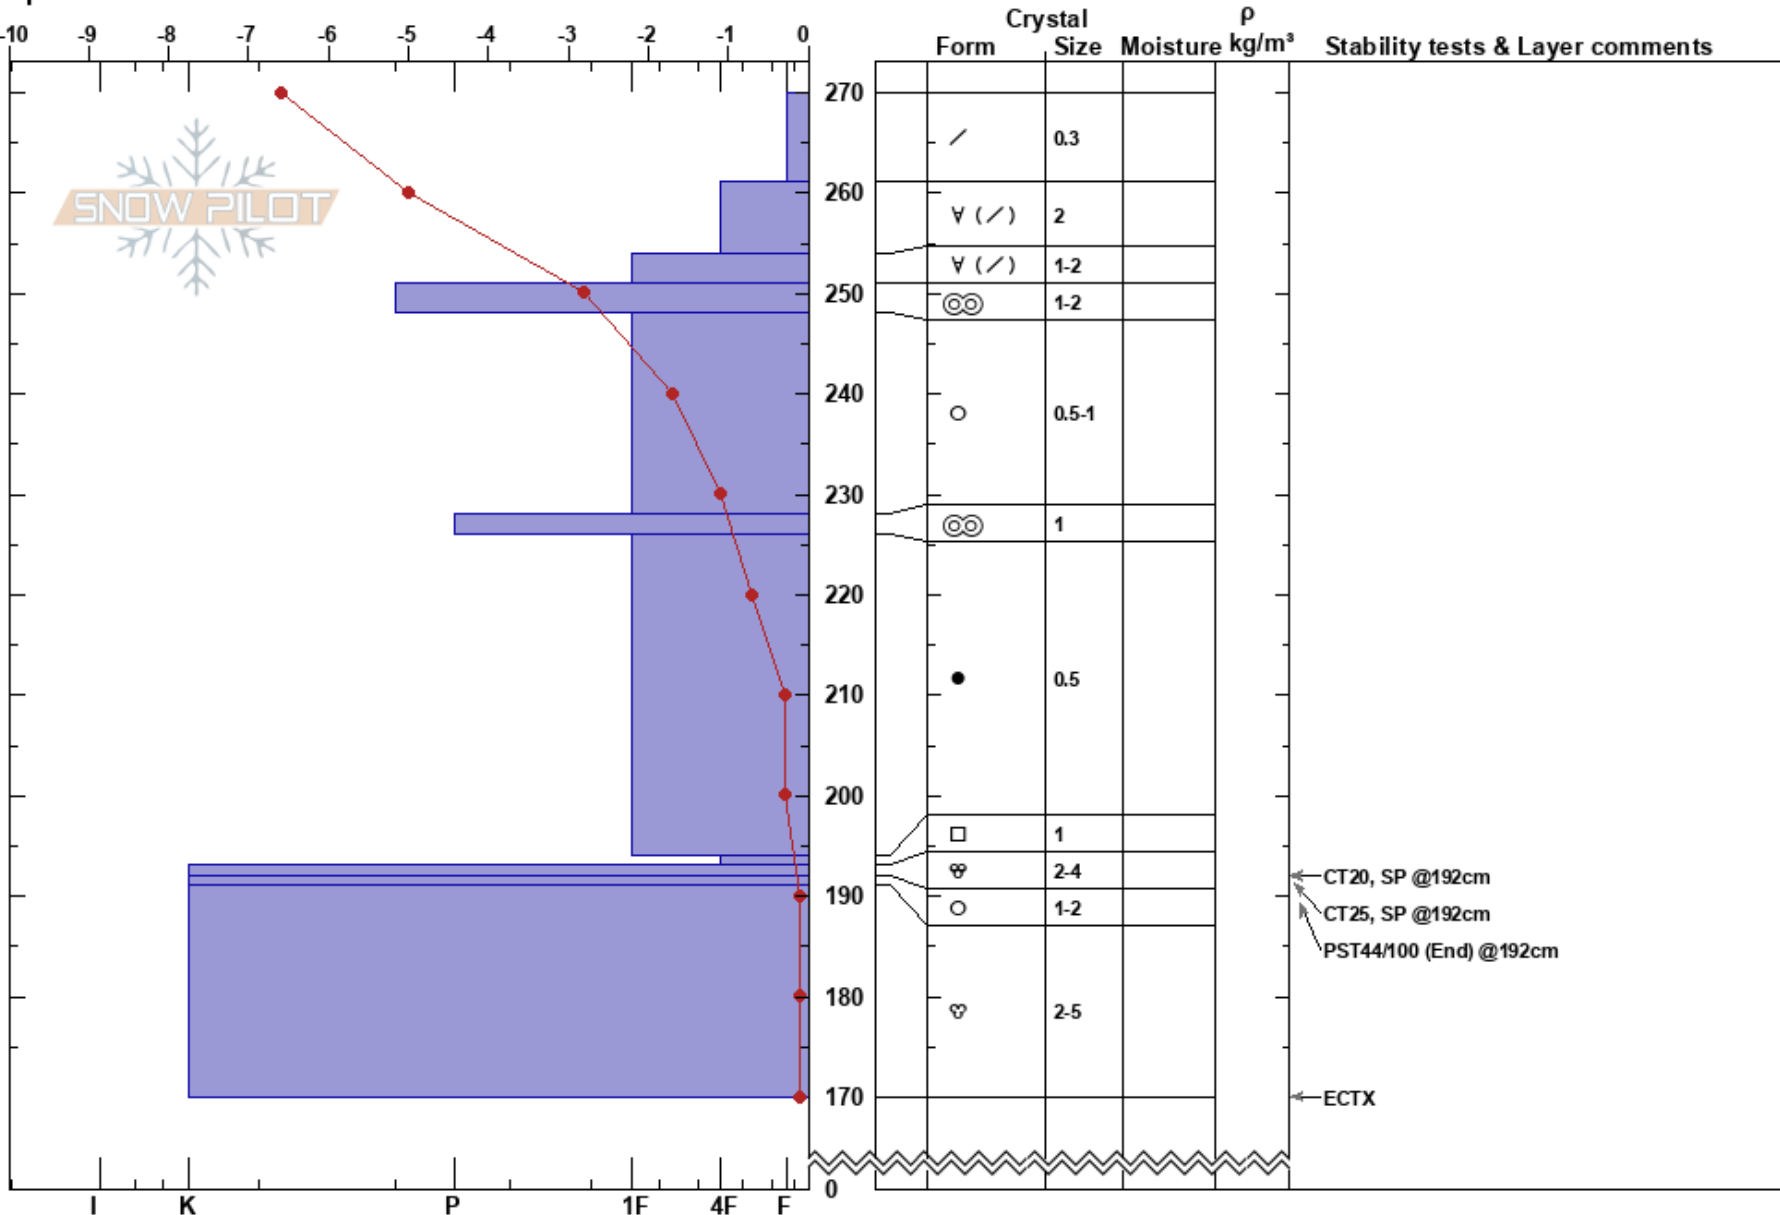

Christmas Trees Bowl
 Snoqualmie Pass
 WA
 Elevation: 3900 ft
 Aspect: NE
 Specifics:

Brenda Hollon
 02/19/2018 - 10:00am
 Co-ord: 10T 620605W 5246365N
 Slope Angle: 33°
 Wind Loading:

Stability:
 Air Temperature: -8.9°C
 Sky Cover: BKN
 Precipitation: NO
 Wind: Calm

HS:270
 PS: 8
 Layer Notes:

Notes: