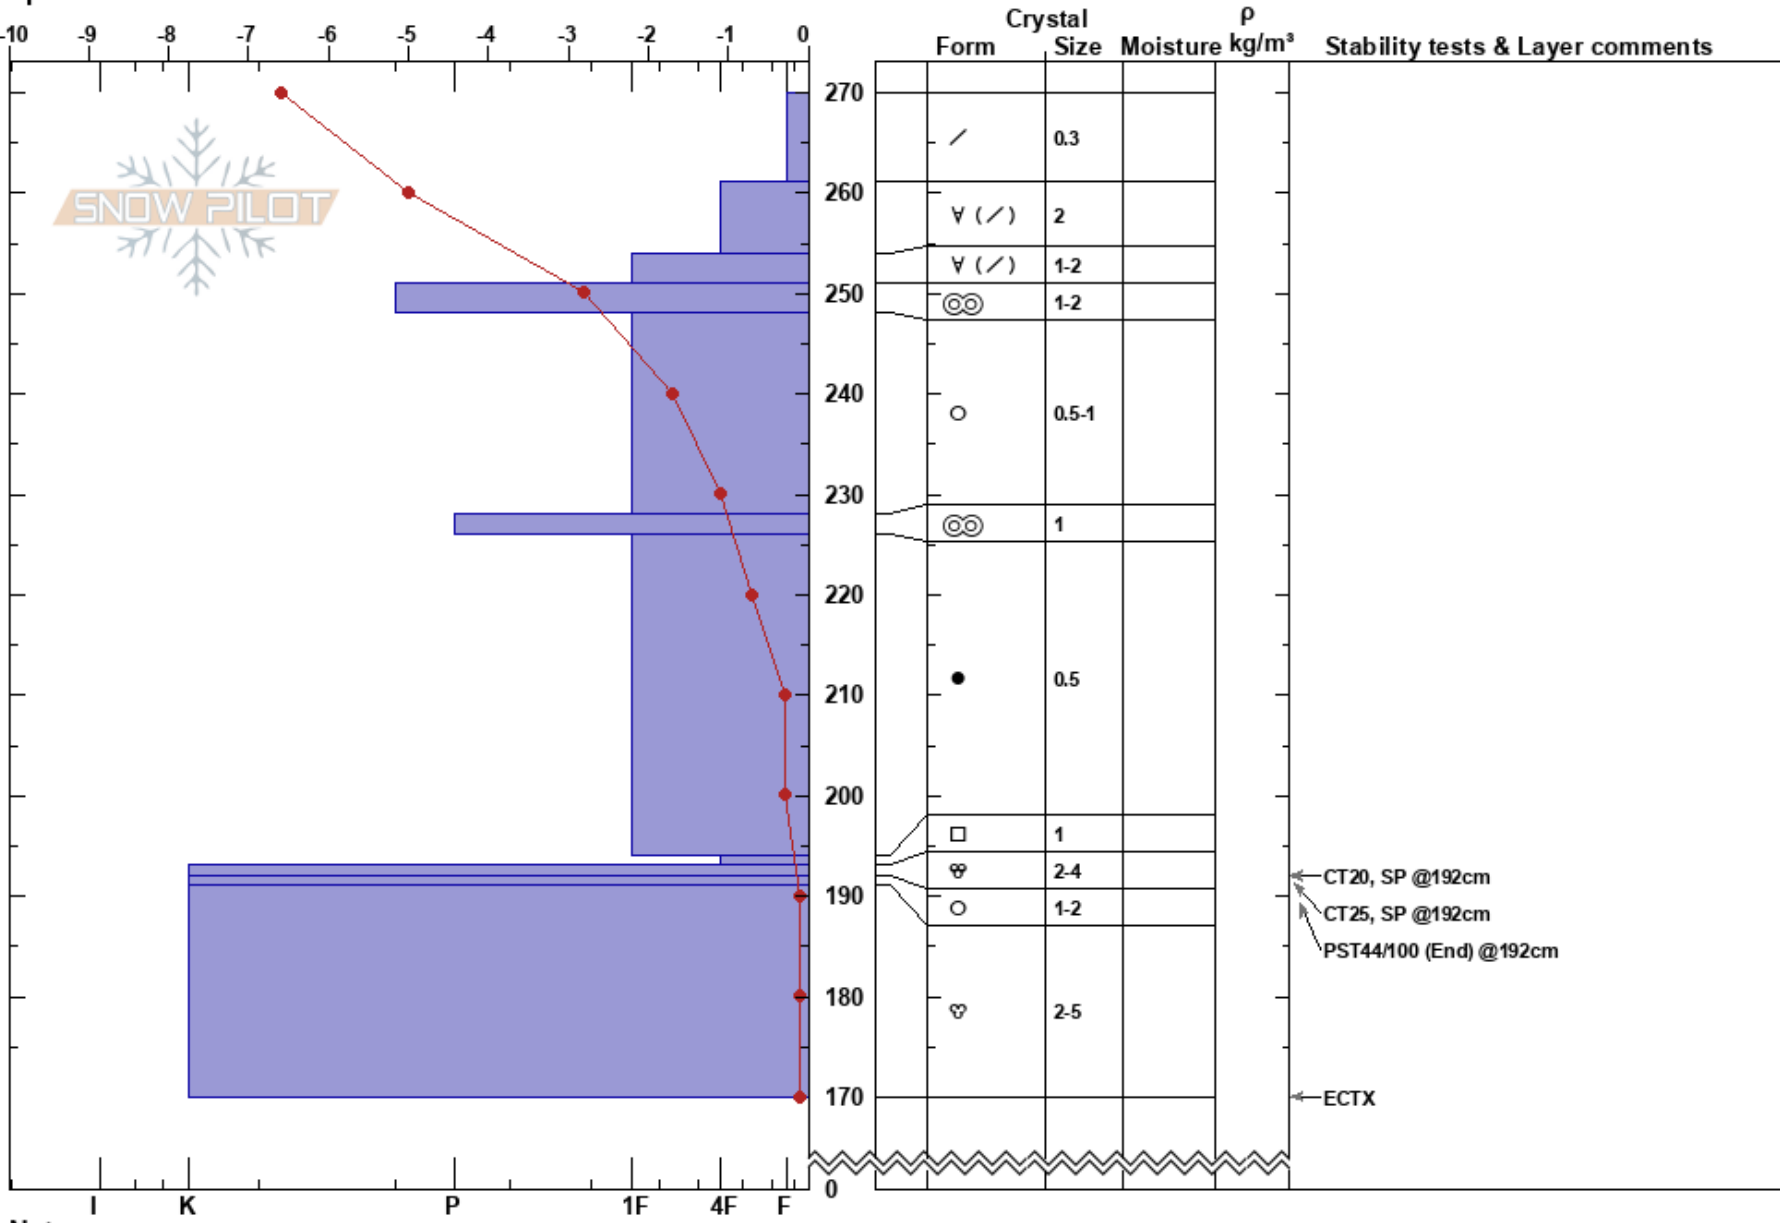

Christmas Trees Bowl
 Snoqualmie Pass
 WA
 Elevation: 3900 ft
 Aspect: NE
 Specifics:

Brenda Hollon
 02/19/2018 - 10:00am
 Co-ord: 10T 620605W 5246365N
 Slope Angle: 33°
 Wind Loading:

Stability: HS:270
 Air Temperature: -8.9°C PS: 8
 Sky Cover: BKN
 Precipitation: NO
 Wind: Calm

Layer Notes:

Notes: