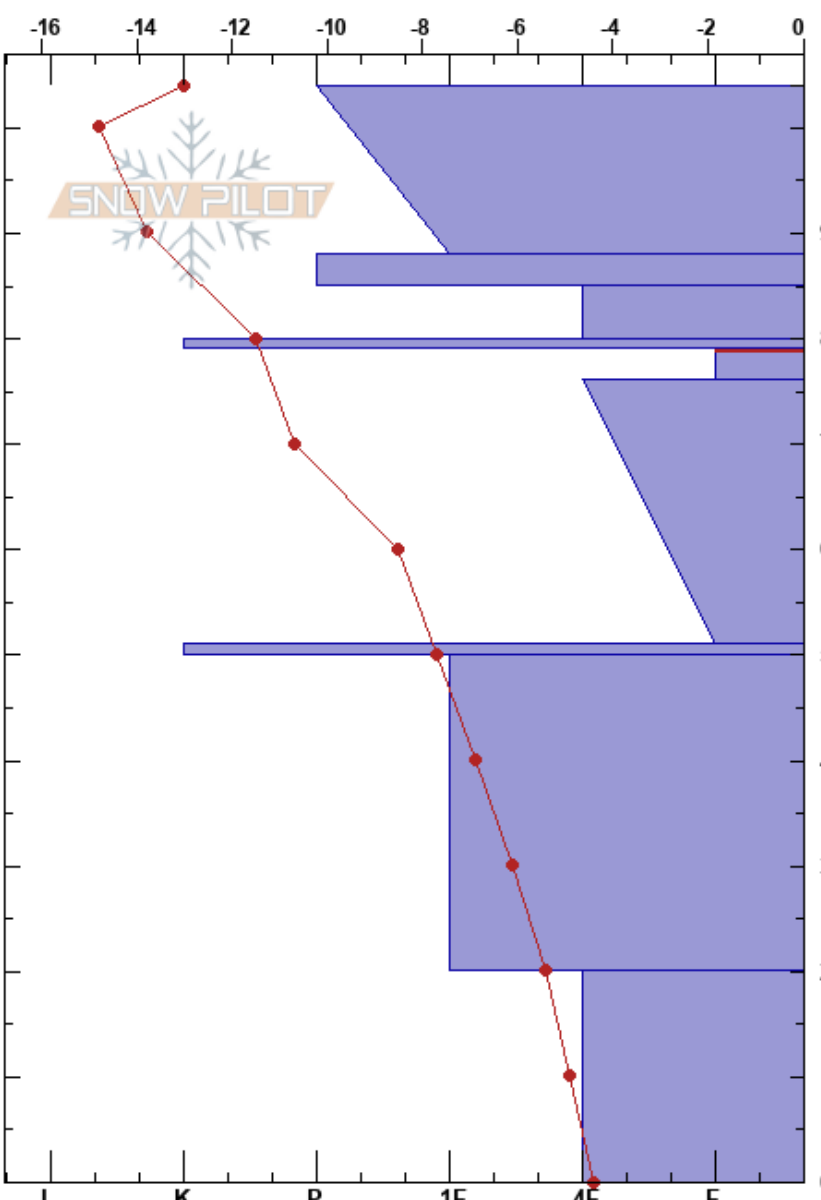

Pyhä Jackson

Ville Väkeväinen
24/02/2018 - 11:30

Stability: HS:104
Air Temperature: -12.8°C **PF:**10 79-76cm:Problematic layer

Finland
Elevation: 420 m
Aspect: SE

Co-ord: 67.01912N, 27.21651E
Slope Angle: 29°
Wind Loading: no

Sky Cover: BKN
Precipitation: NO
Wind: N Light Breeze

Specifics: Ski tracks on slope; We skied slope

Form	Crystal		ρ kg/m ³	Stability tests & Layer comments
	Size	Moisture		
•	0.5			
●	1			
⊖	1.5			
⊙⊙	2			← CT11, SP @79cm ← CT8, SP @79cm
□	2.4			
⊙⊙	2.4			
□	2.4			
^	3-8			← ECTX