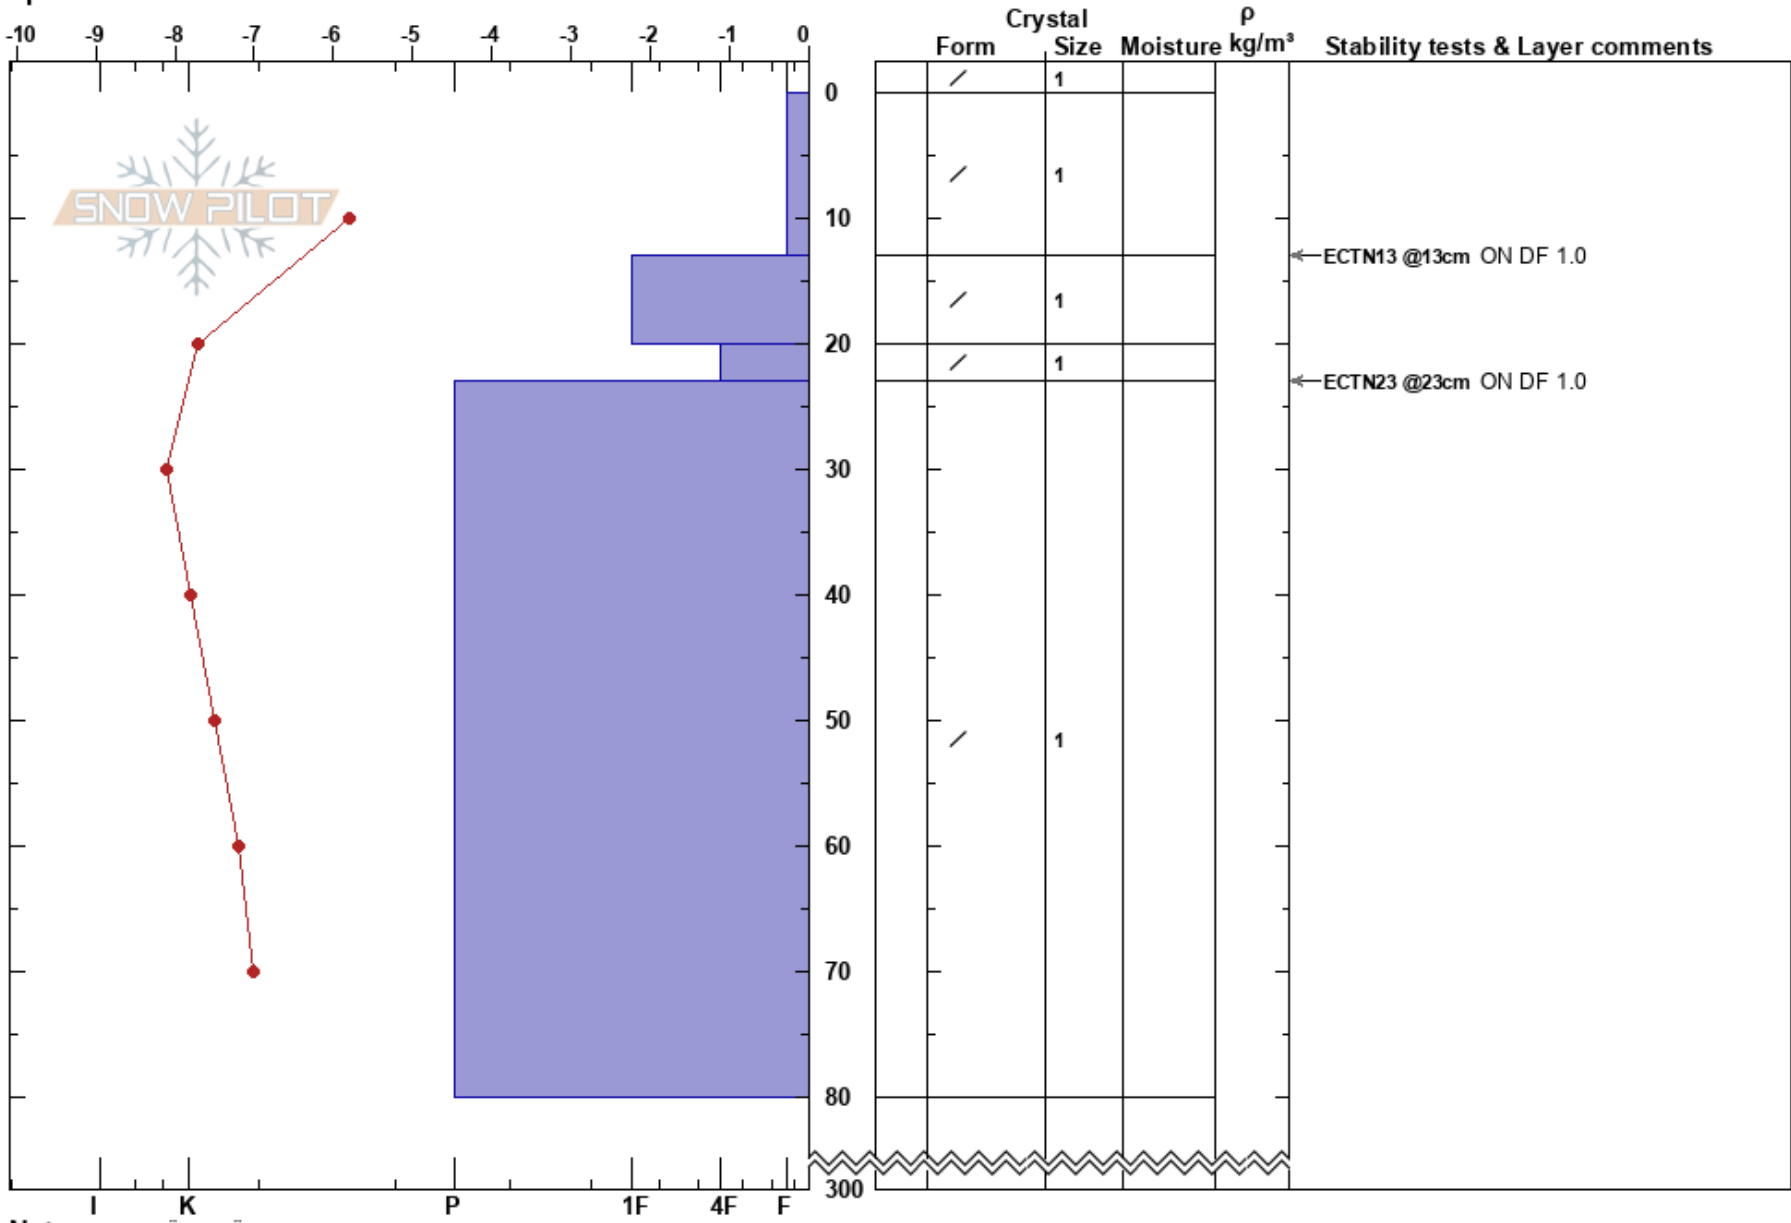

GAHKAGAEJSIE S UTLÖBjörn Weidenmark
 Marsfjället 14/03/2025 - 11:30
 Sweden Co-ord: 33W WN 18118 16349
 Elevation: 1130 m Slope Angle: 30°
 Aspect: E Wind Loading: yes
 Specifics:

Stability: HS:300 Layer Notes:
 Air Temperature: -8.6°C PF:30 20-23cm:Problematic layer
 Sky Cover: SCT
 Precipitation: NO
 Wind: W Light Breeze

Notes: KALFJÄLL, LÄFORMATION, VISS CROSS-LOADING