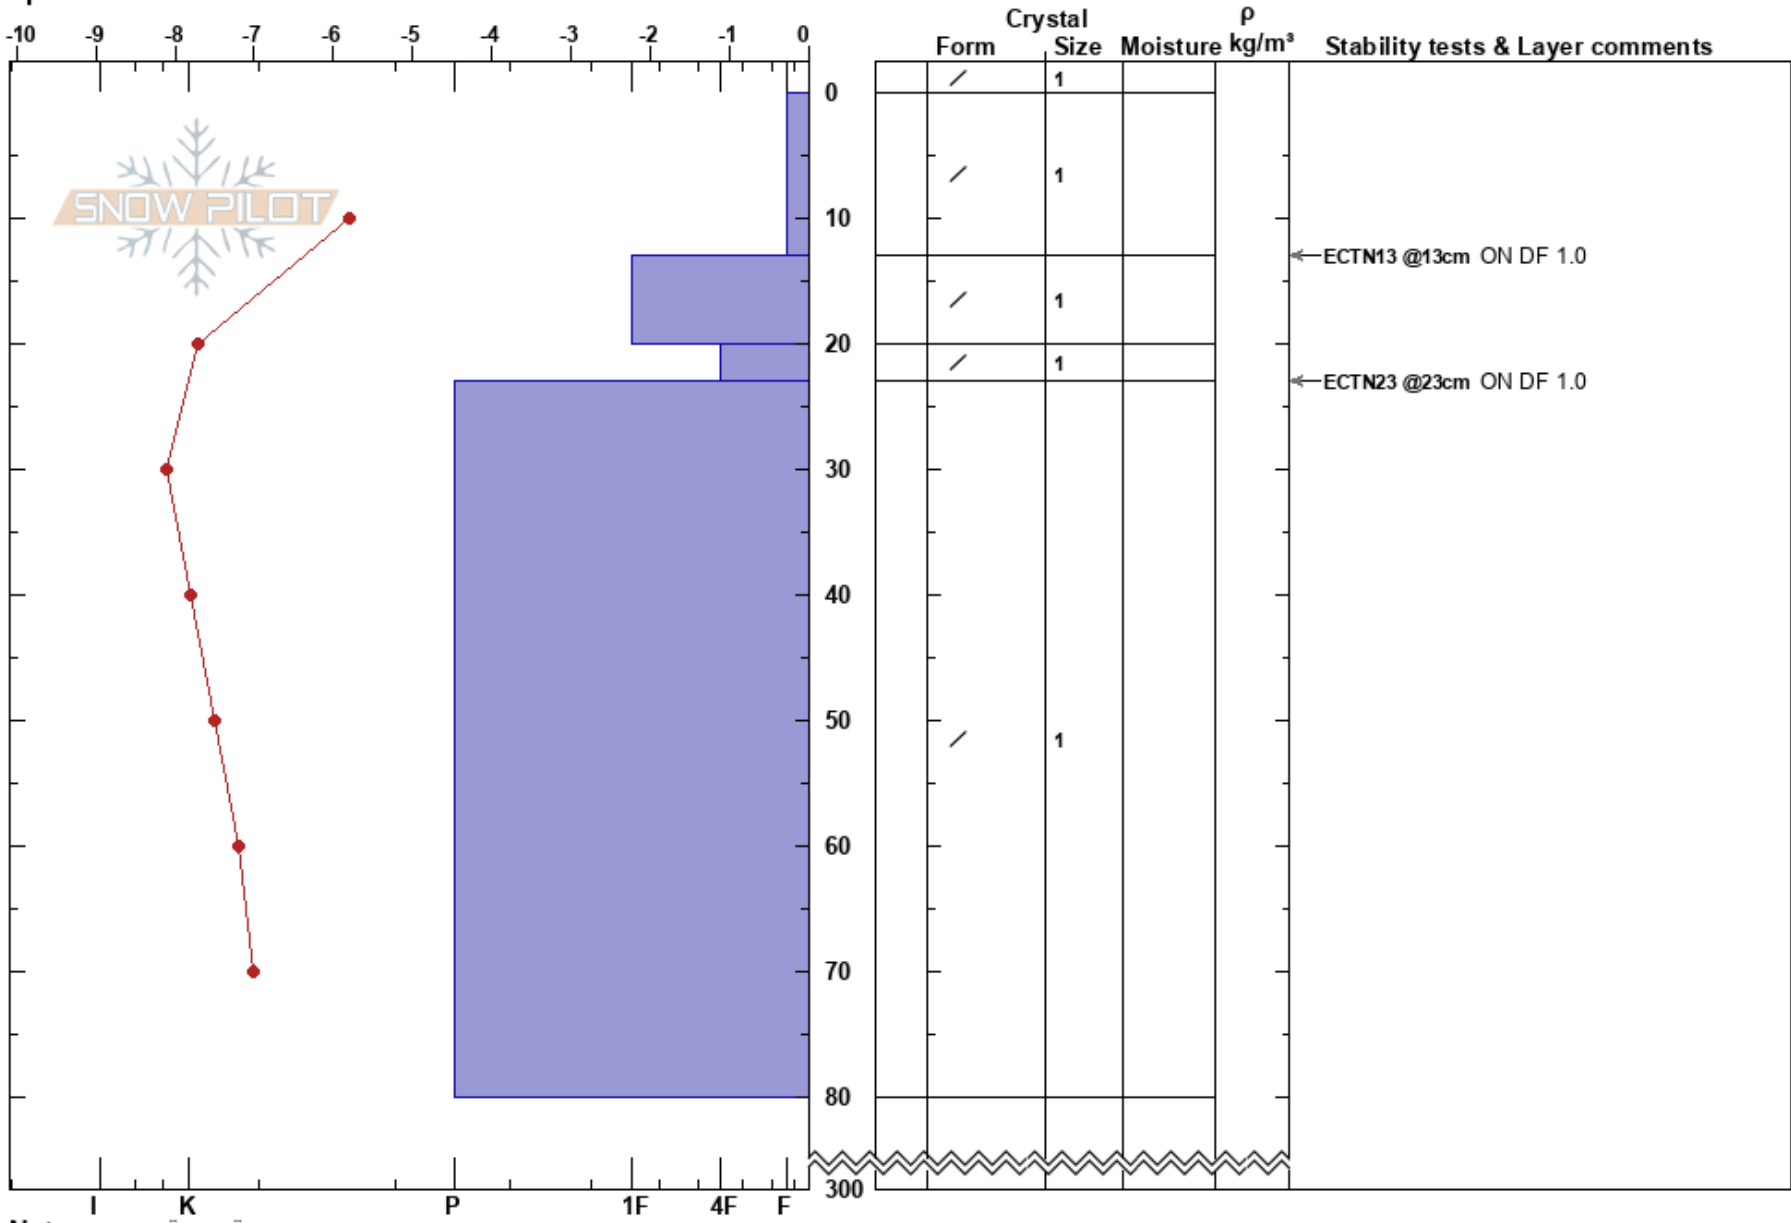

GAHKAGAEJSIE S UTLÖFBjörn Weidenmark  
 Marsfjället 14/03/2025 - 11:30  
 Sweden Co-ord: 33W WN 18118 16349  
 Elevation: 1130 m Slope Angle: 30°  
 Aspect: E Wind Loading: yes  
 Specifics:

Stability: HS:300 Layer Notes:  
 Air Temperature: -8.6°C PF:30 20-23cm:Problematic layer  
 Sky Cover: SCT  
 Precipitation: NO  
 Wind: W Light Breeze

Notes: KALFJÄLL, LÄFORMATION, VISS CROSS-LOADING