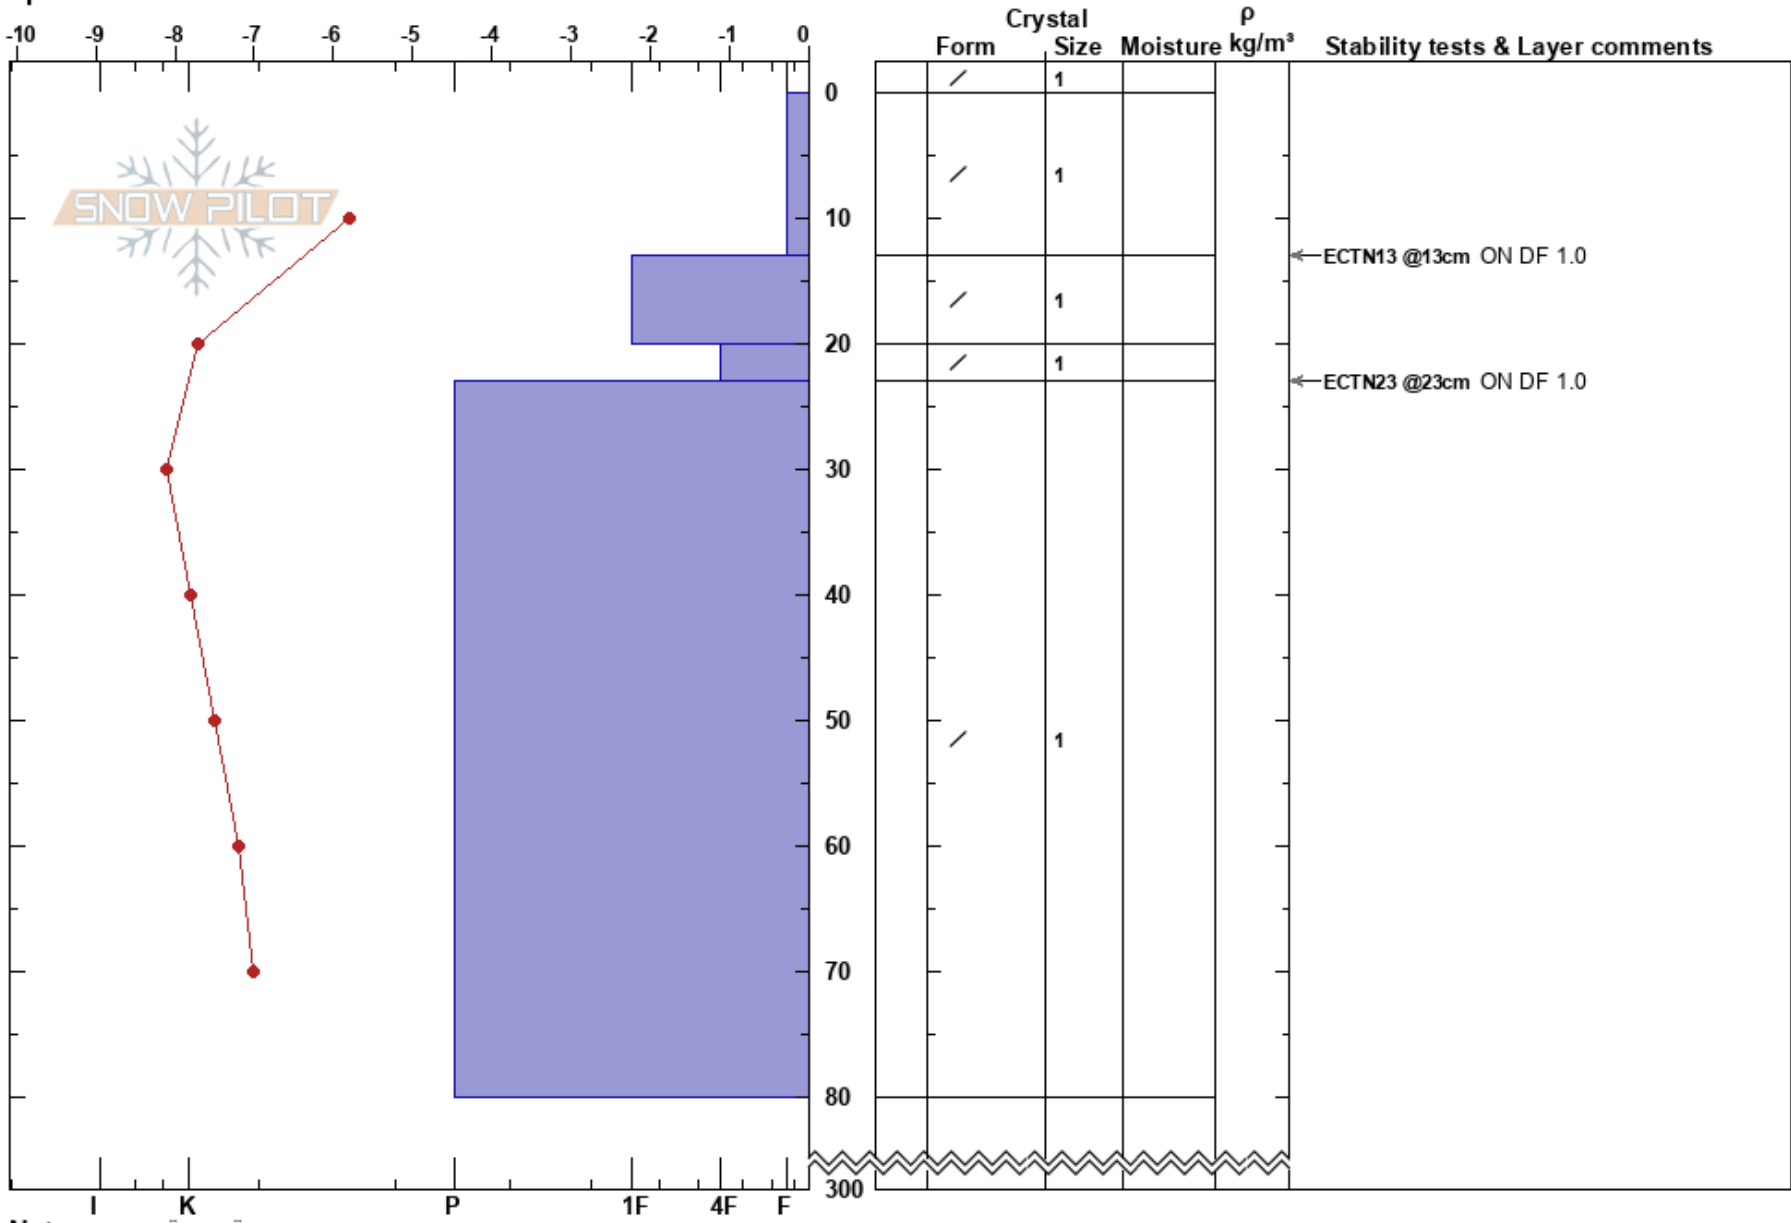

GAHKAGAEJSIE S UTLÖFBjörn Weidenmark
 Marsfjället 14/03/2025 - 11:30
 Sweden Co-ord: 33W WN 18118 16349
 Elevation: 1130 m Slope Angle: 30°
 Aspect: E Wind Loading: yes
 Specifics:

Stability: HS:300 Layer Notes:
 Air Temperature: -8.6°C PF:30 20-23cm:Problematic layer
 Sky Cover: SCT
 Precipitation: NO
 Wind: W Light Breeze

Notes: KALFJÄLL, LÄFORMATION, VISS CROSS-LOADING