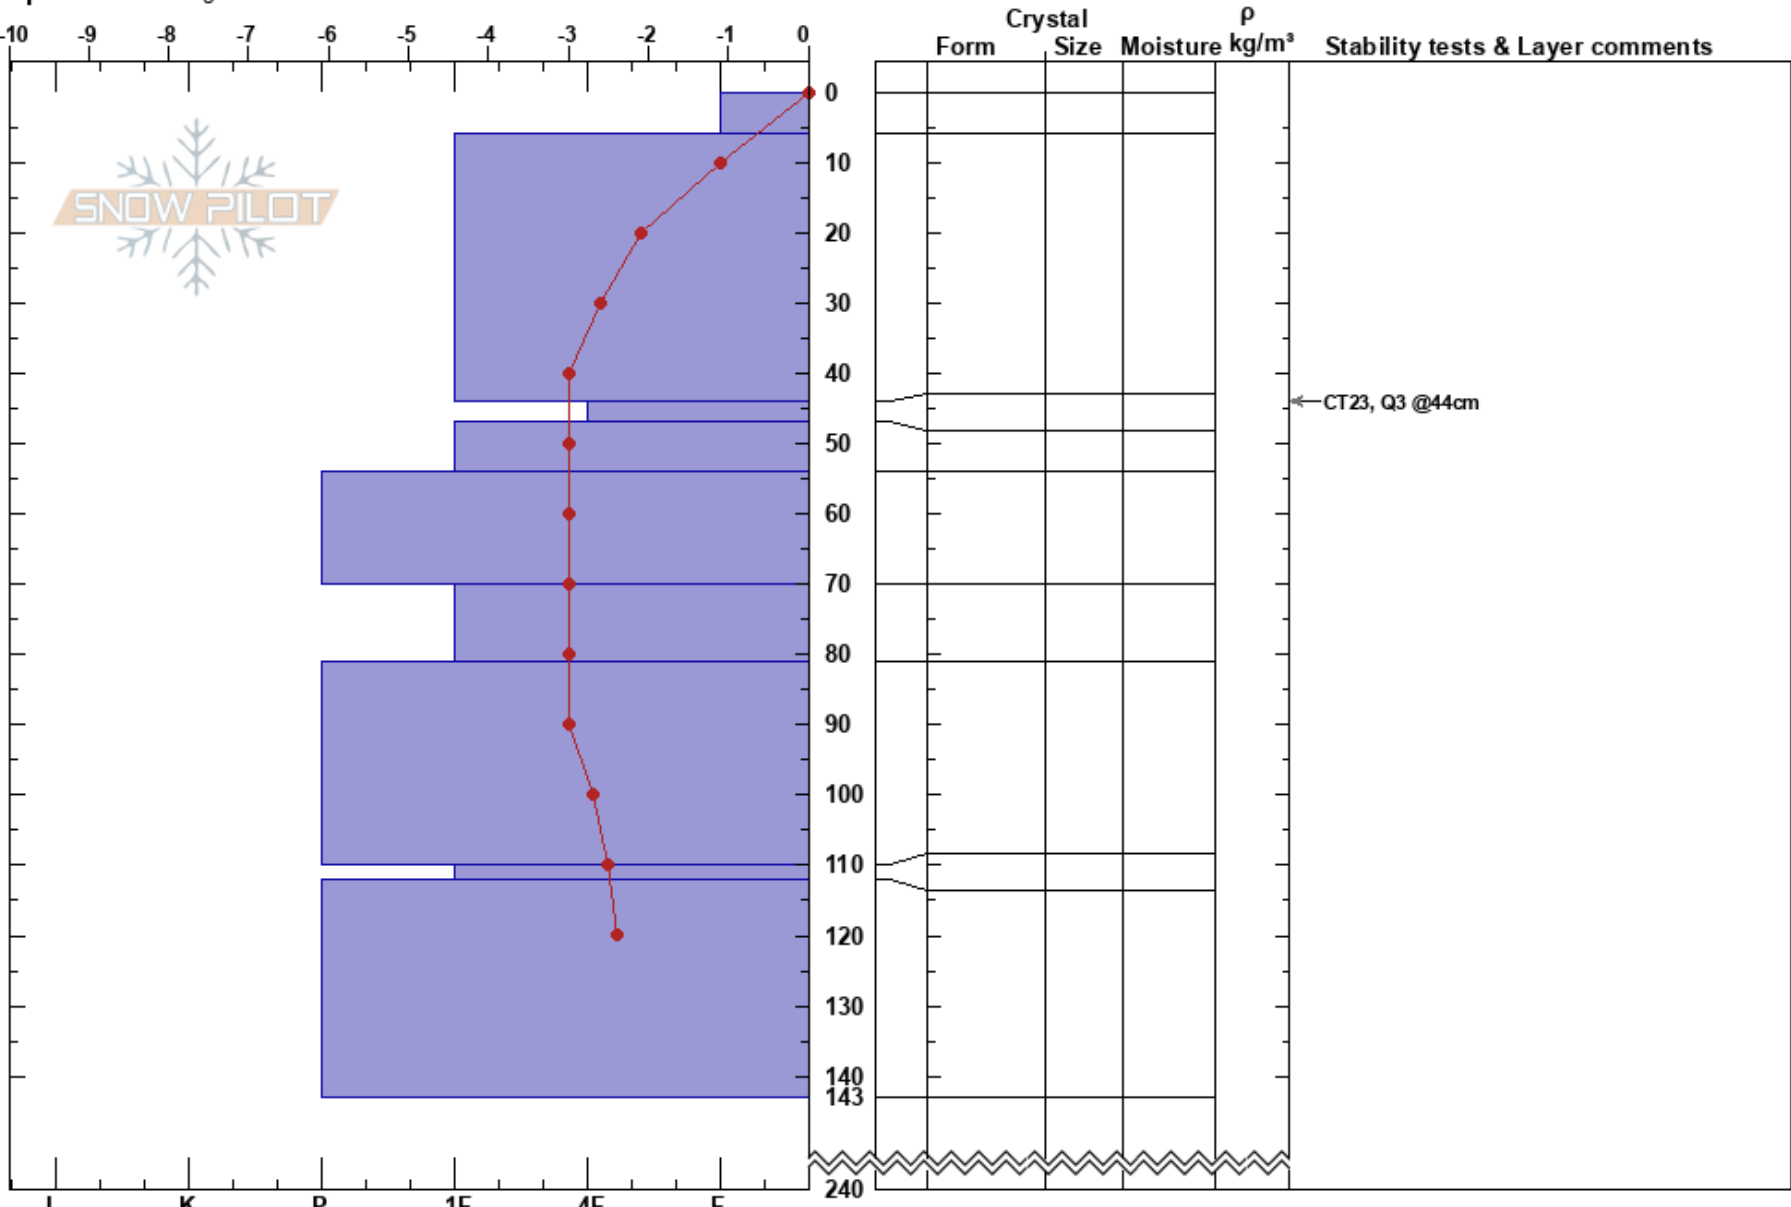

3.13.2025 Pittmans Top
 Gros Ventre Range
 WY
 Elevation: 7950 ft
 Aspect: N
 Specifics: Pit dug in a Ski Area

Mitch Dann
 03/13/2025 - 2:30pm
 Co-ord: 43.46295N, -110.75475W
 Slope Angle: 46°
 Wind Loading: previous

Stability: **HS:240**
 Air Temperature: 1.8°C
 Sky Cover: BKN
 Precipitation: S-1
 Wind: S Moderate
 Layer Notes: 44-47cm: Problematic layer

Notes: