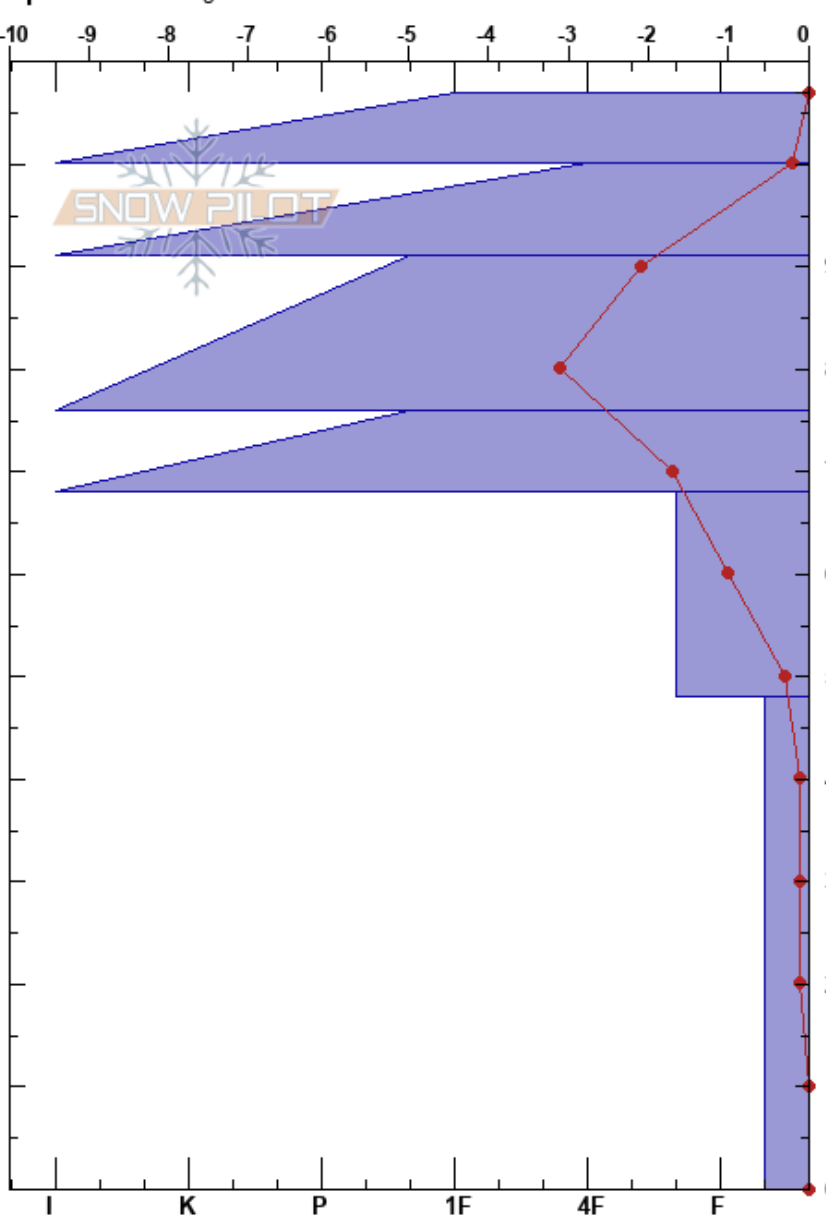

Uneva Meadows PM
 Keystone
 CO
 Elevation: 12020 ft
 Aspect: S
 Specifics: Pit dug in a Ski Area

Lara Somunen
 03/13/2025 - 2:00pm
 Co-ord:
 Slope Angle: 15°
 Wind Loading: no

Stability:
 Air Temperature: 2°C
 Sky Cover: BKN
 Precipitation: NO
 Wind: SW Moderate
 HS:107
 PF:11 68-48cm:Problematic layer
 PS:5

Form	Crystal		Moisture	ρ kg/m ³	Stability tests & Layer comments
	Size				
☉☉					
☉☉ (■)	3-6	(10)			
⊖ (■)	1-3	(10)			
⊖ (■)	1-3	(10)			
⊖ (■)	0.5-2	(10)			
□	1-4				
^	3-8				

ECTX
 CTN

Notes:

I K P 1F 4F F