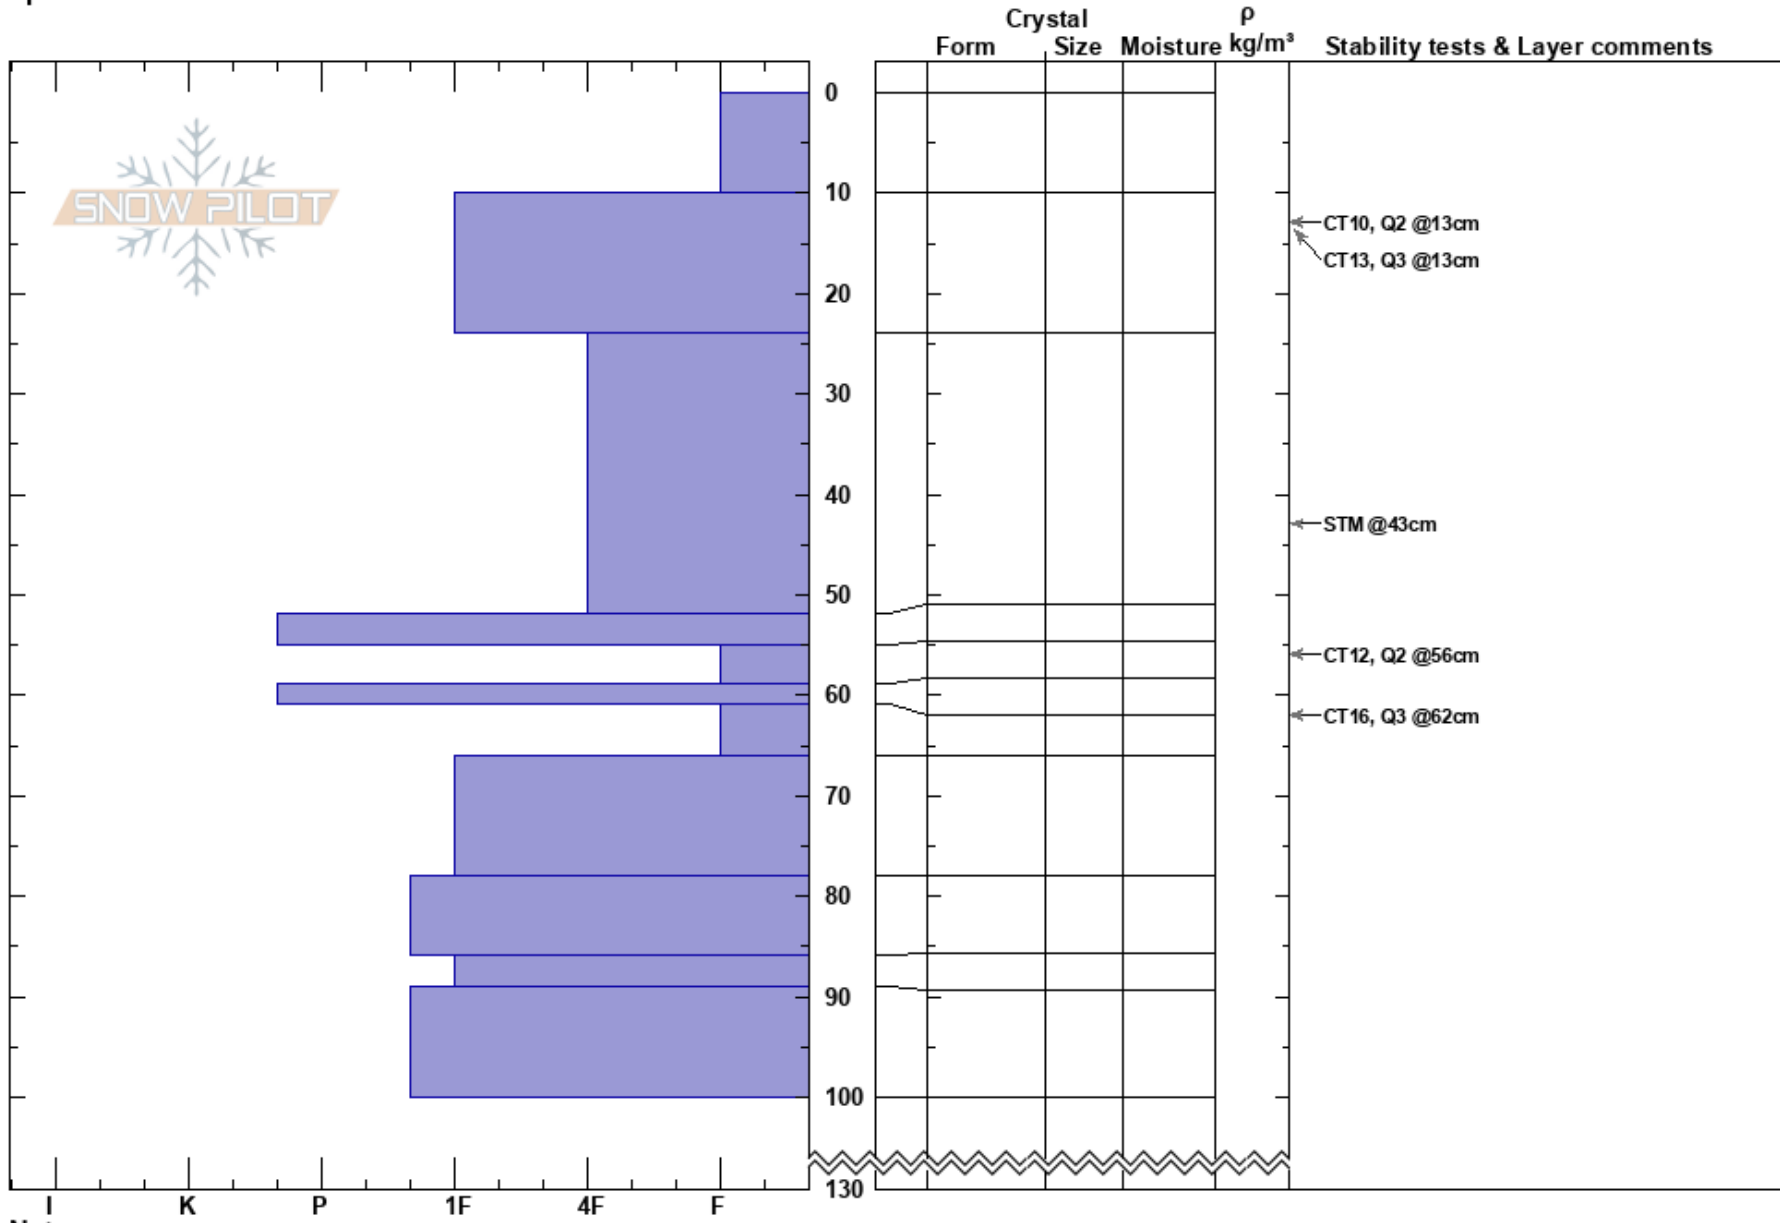

Phat Ridge  
 Wallowas  
 OR  
 Elevation: 8000 ft  
 Aspect: SE  
 Specifics:

Jordan Manley  
 02/24/2018 - 12:00pm  
 Co-ord: 45.19542N, -117.09939W  
 Slope Angle: 30°  
 Wind Loading:

Stability: Fair  
 Air Temperature:  
 Sky Cover:  
 Precipitation:  
 Wind:  
 HS:130  
 Layer Notes:  
 59-61cm: Problematic layer