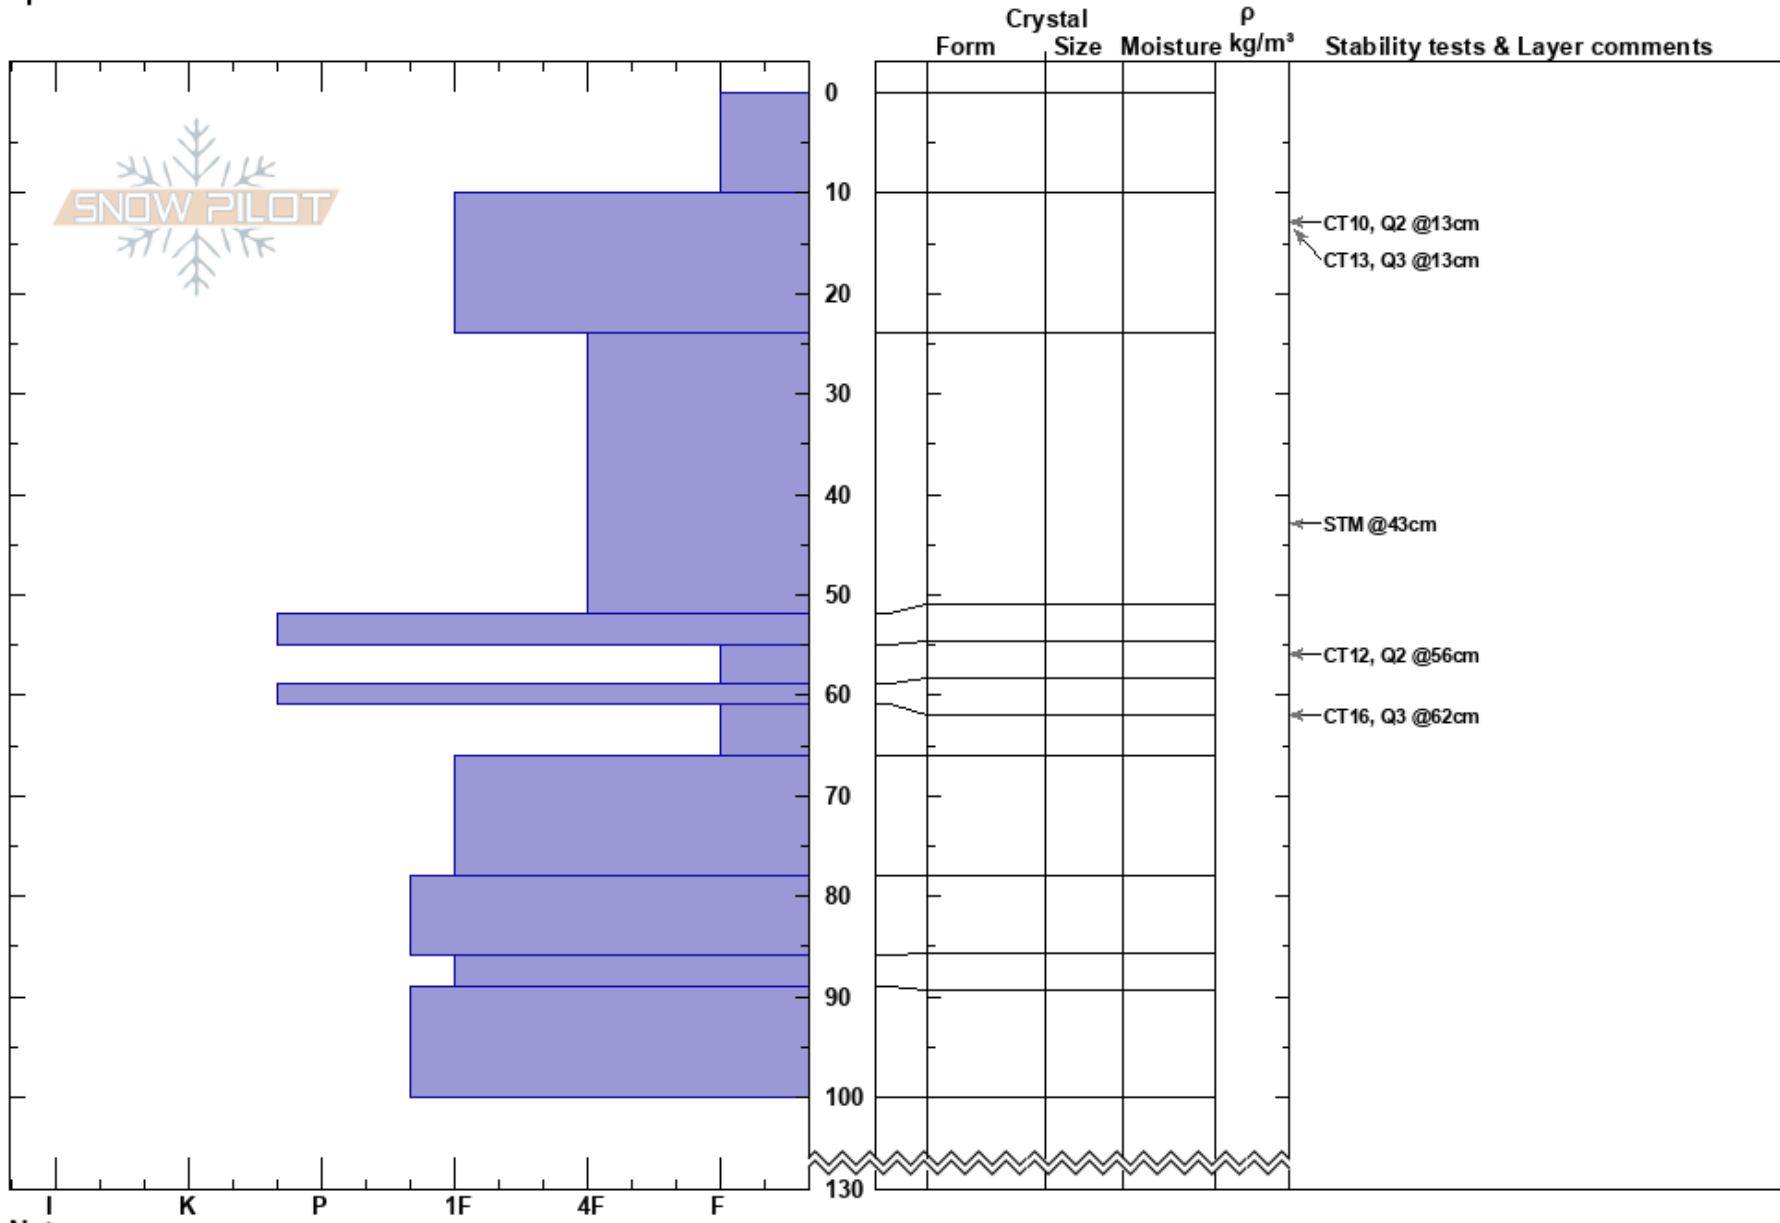

Phat Ridge
 Wallowas
 OR
 Elevation: 8000 ft
 Aspect: SE
 Specifics:

Jordan Manley
 02/24/2018 - 12:00pm
 Co-ord: 45.19542N, -117.09939W
 Slope Angle: 30°
 Wind Loading:

Stability: Fair
 Air Temperature:
 Sky Cover:
 Precipitation:
 Wind:
 HS:130
 Layer Notes:
 59-61cm: Problematic layer