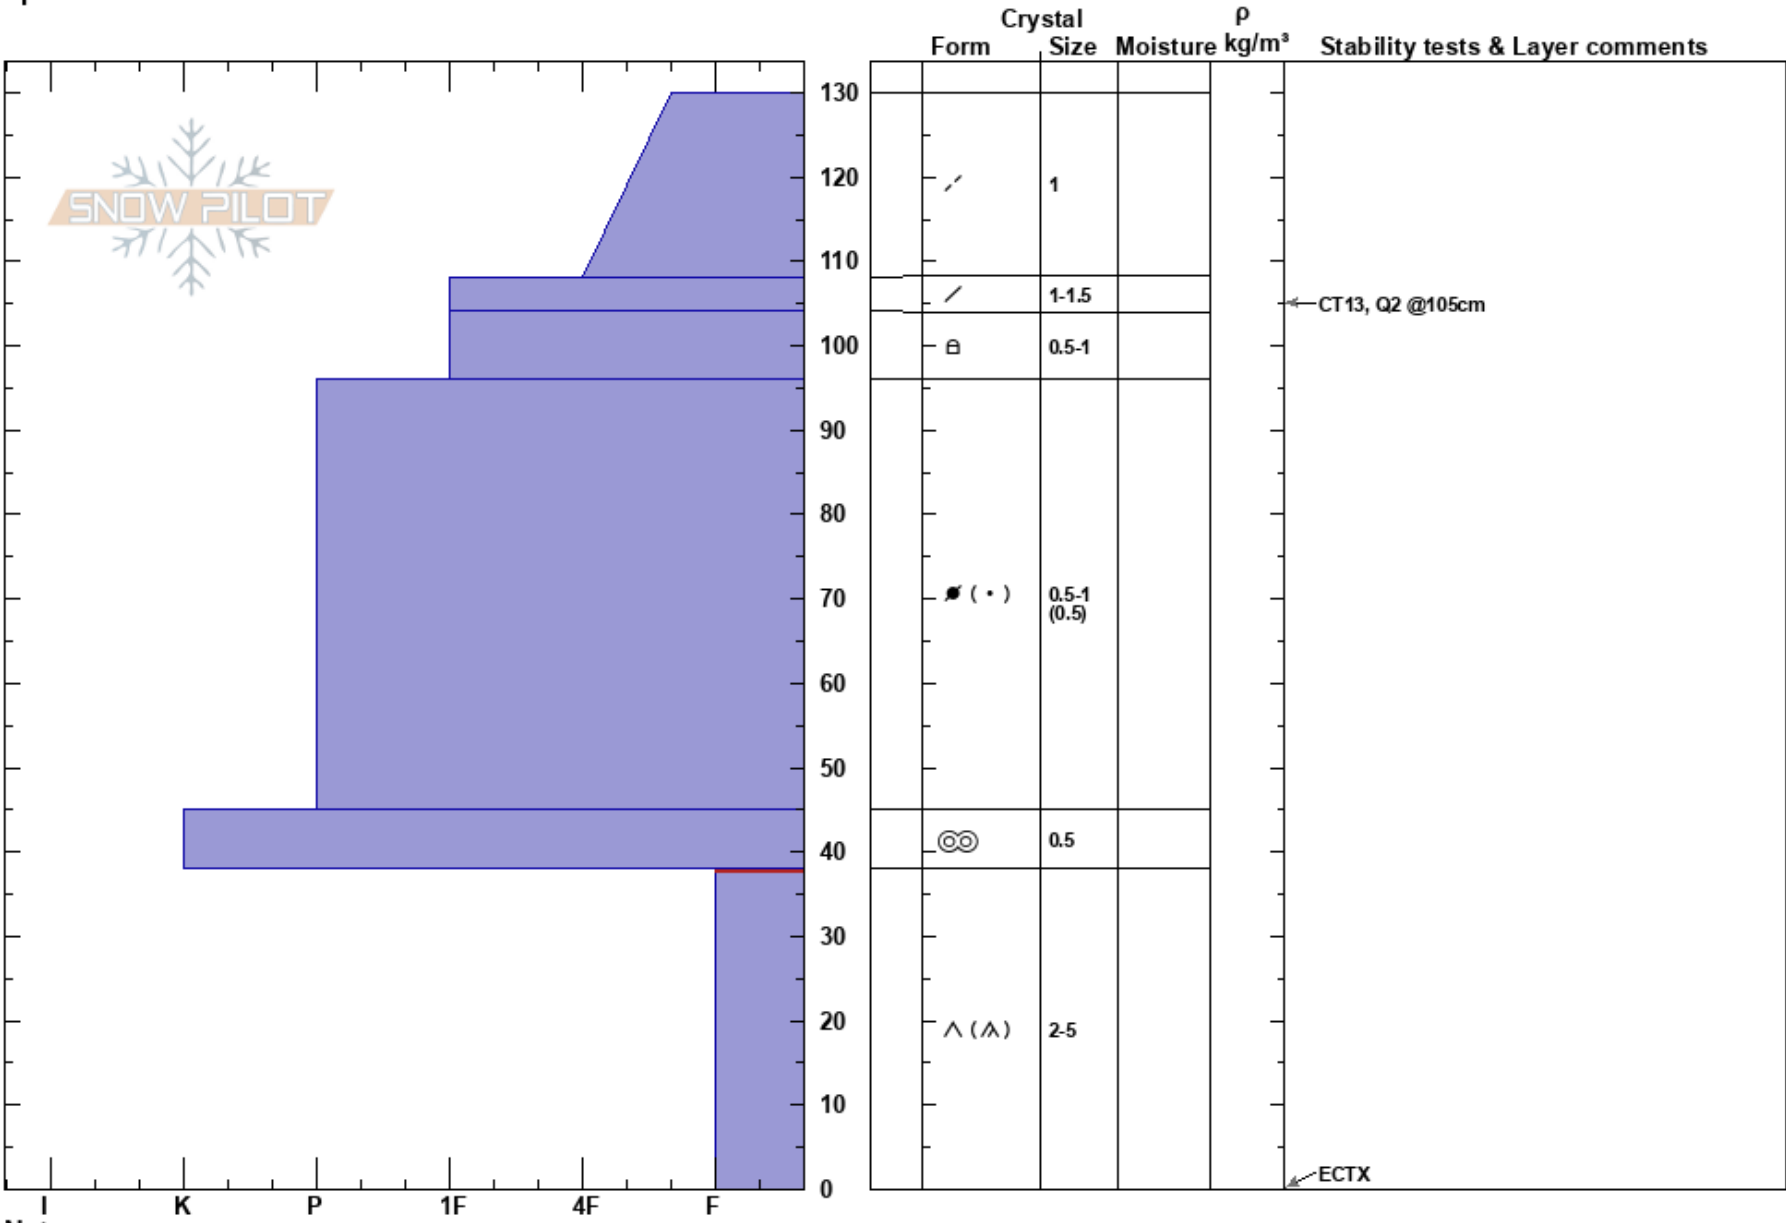

Peter's Bowl  
 Front Range  
 CO  
 Elevation: 12683 ft  
 Aspect: 50°  
 Specifics:

Eric Tollund  
 03/12/2025 - 12:00pm  
 Co-ord: 39.78185N, -105.89121W  
 Slope Angle: 32°  
 Wind Loading: previous

Stability:  
 Air Temperature:  
 Sky Cover: CLR  
 Precipitation: NO  
 Wind: W Light Breeze

HS:130  
 PF:20 38-0cm: Problematic layer  
 PS: 10

Notes: Incredibly calm and warm in the alpine today.