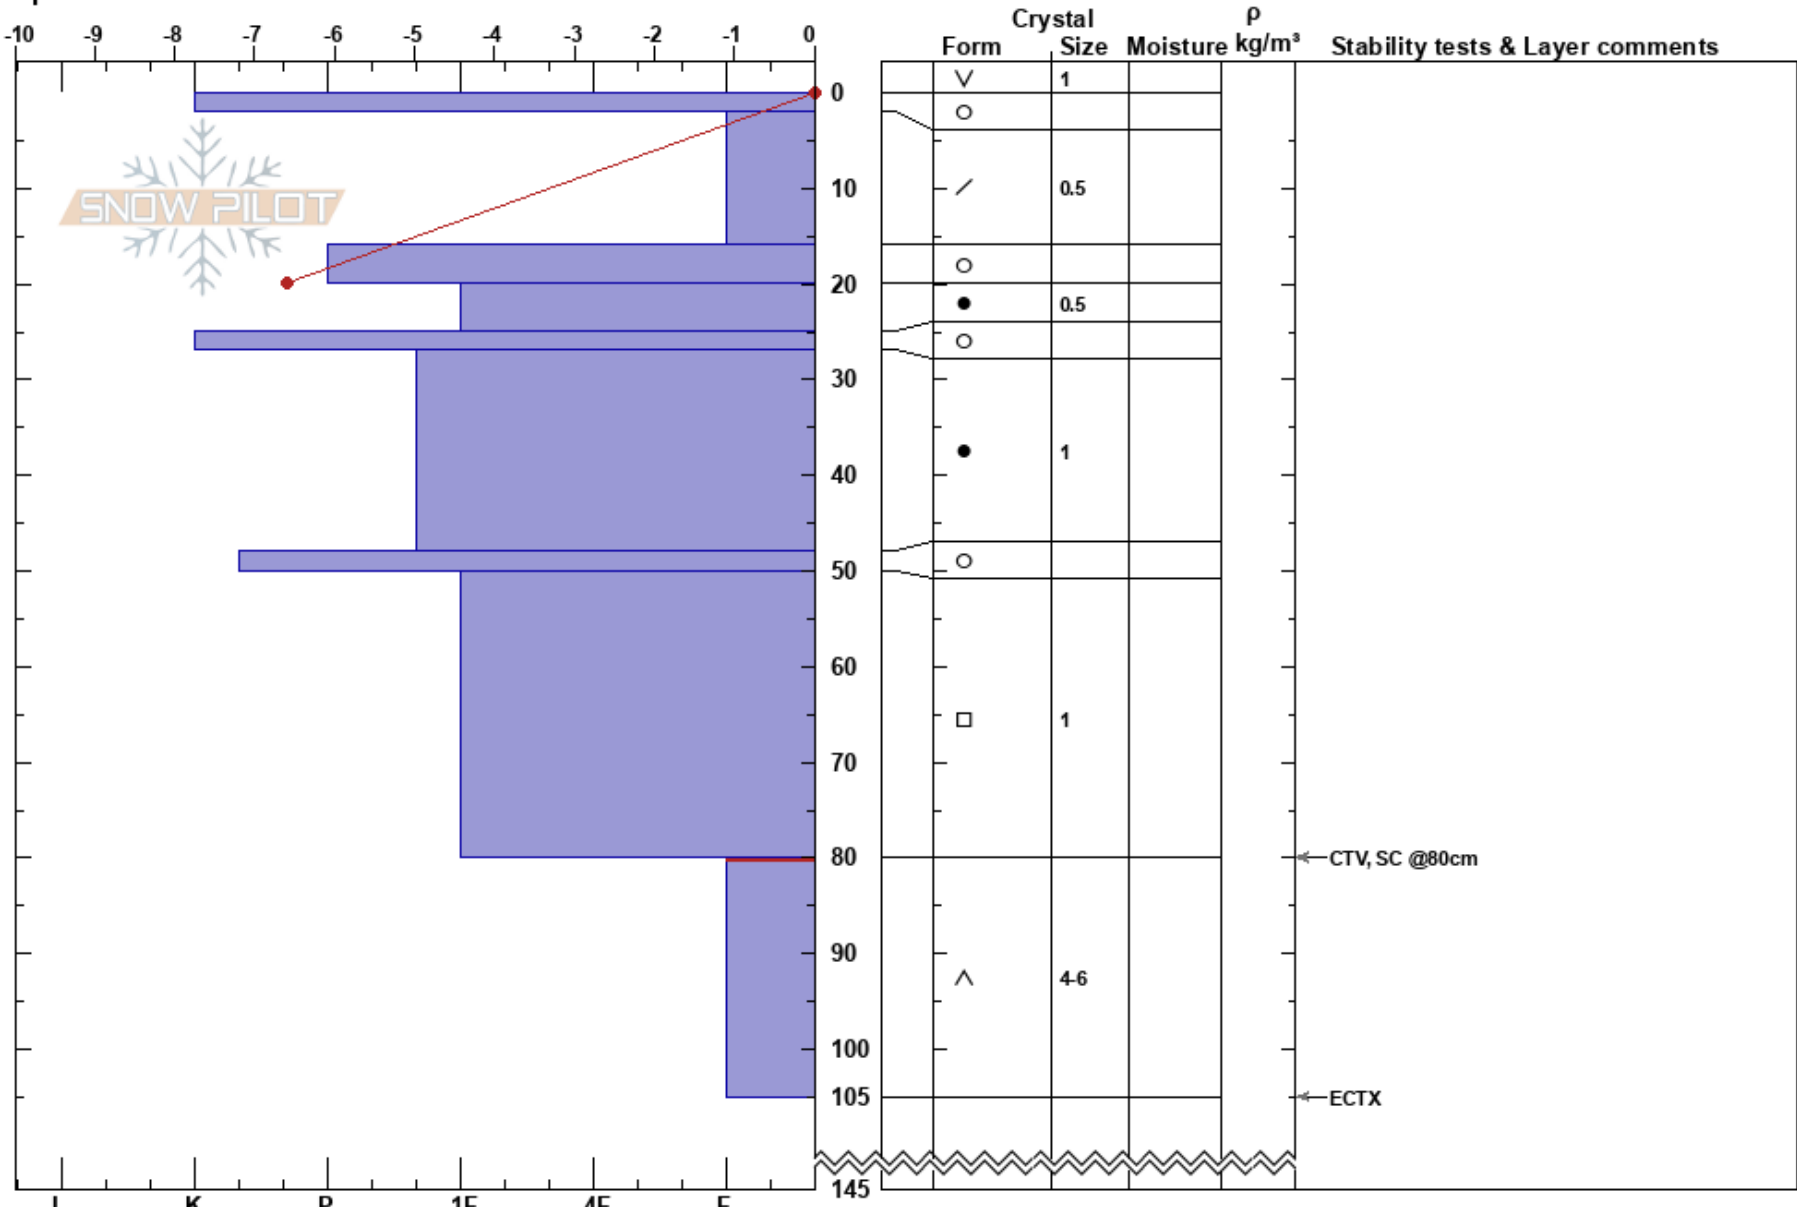

Silverton Mtn Cabin  
 San Juan Range  
 CO  
 Elevation: 10800 ft  
 Aspect: NW  
 Specifics:

Eden Bolick  
 03/12/2025 - 12:22pm  
 Co-ord: 37.88400N, -107.65400W  
 Slope Angle: 14°  
 Wind Loading:

Stability:  
 Air Temperature: 1.8°C  
 Sky Cover: SCT  
 Precipitation: NO  
 Wind: Calm  
 HS:145  
 PF:30  
 PS:5  
 80-105cm:Problematic layer

Notes:

I K P 1F 4F F