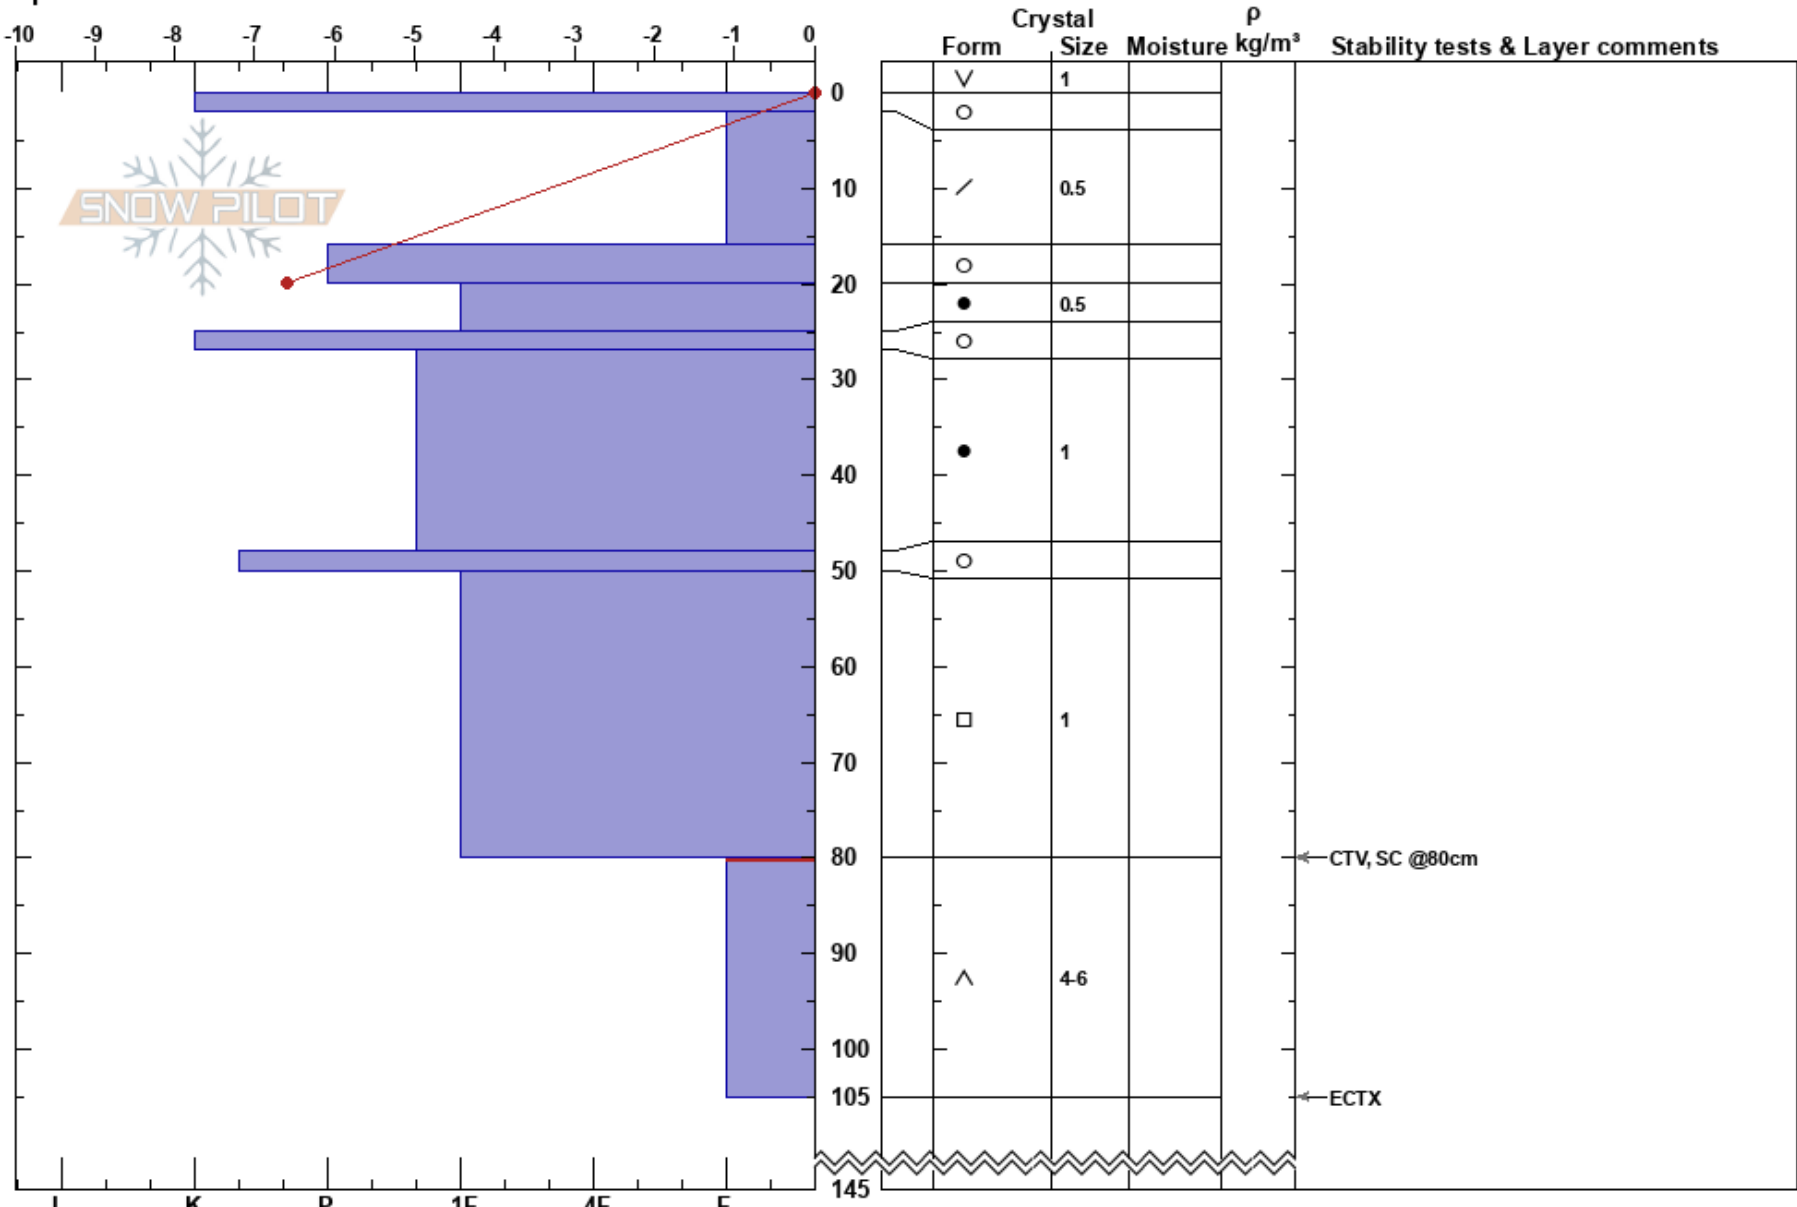

Silverton Mtn Cabin
 San Juan Range
 CO
 Elevation: 10800 ft
 Aspect: NW
 Specifics:

Eden Bolick
 03/12/2025 - 12:22pm
 Co-ord: 37.88400N, -107.65400W
 Slope Angle: 14°
 Wind Loading:

Stability:
 Air Temperature: 1.8°C
 Sky Cover: SCT
 Precipitation: NO
 Wind: Calm
 HS:145
 PF:30
 PS:5
 80-105cm:Problematic layer

Notes:

I K P 1F 4F F