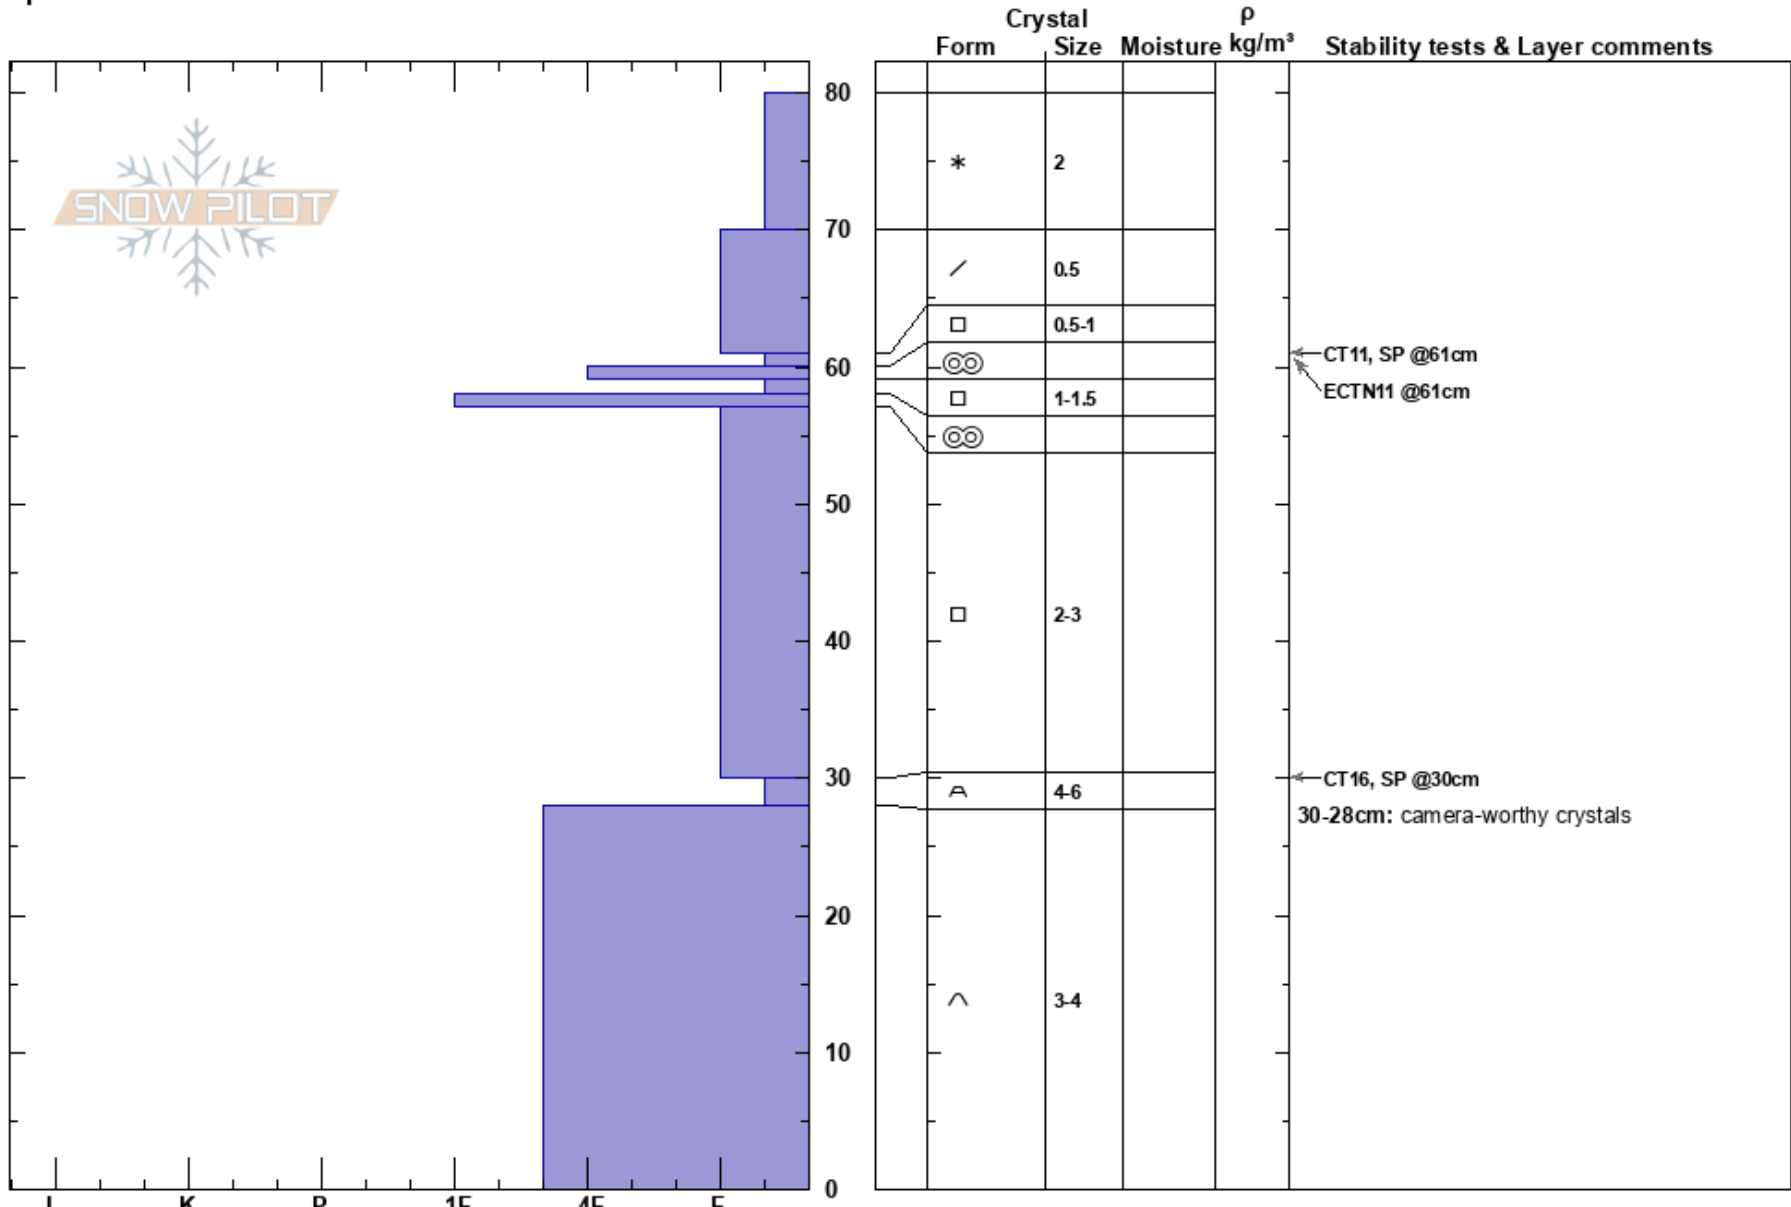

Morgan Ridge
 Pioneer
 ID
 Elevation: 7850 ft
 Aspect: 360°
 Specifics:

peter carse
 02/24/2018 - 12:30pm
 Co-ord: 43.72306N, -114.30083W
 Slope Angle: 27°
 Wind Loading: no

Stability: Good
 Air Temperature: -8°C
 Sky Cover: OVC
 Precipitation: S1
 Wind: W Light Breeze

HS:80
 PF:65
 30-28cm: camera-worthy crystals

Notes: Good skiing on a weak snowpack, but a different story as this weekend's load increases.