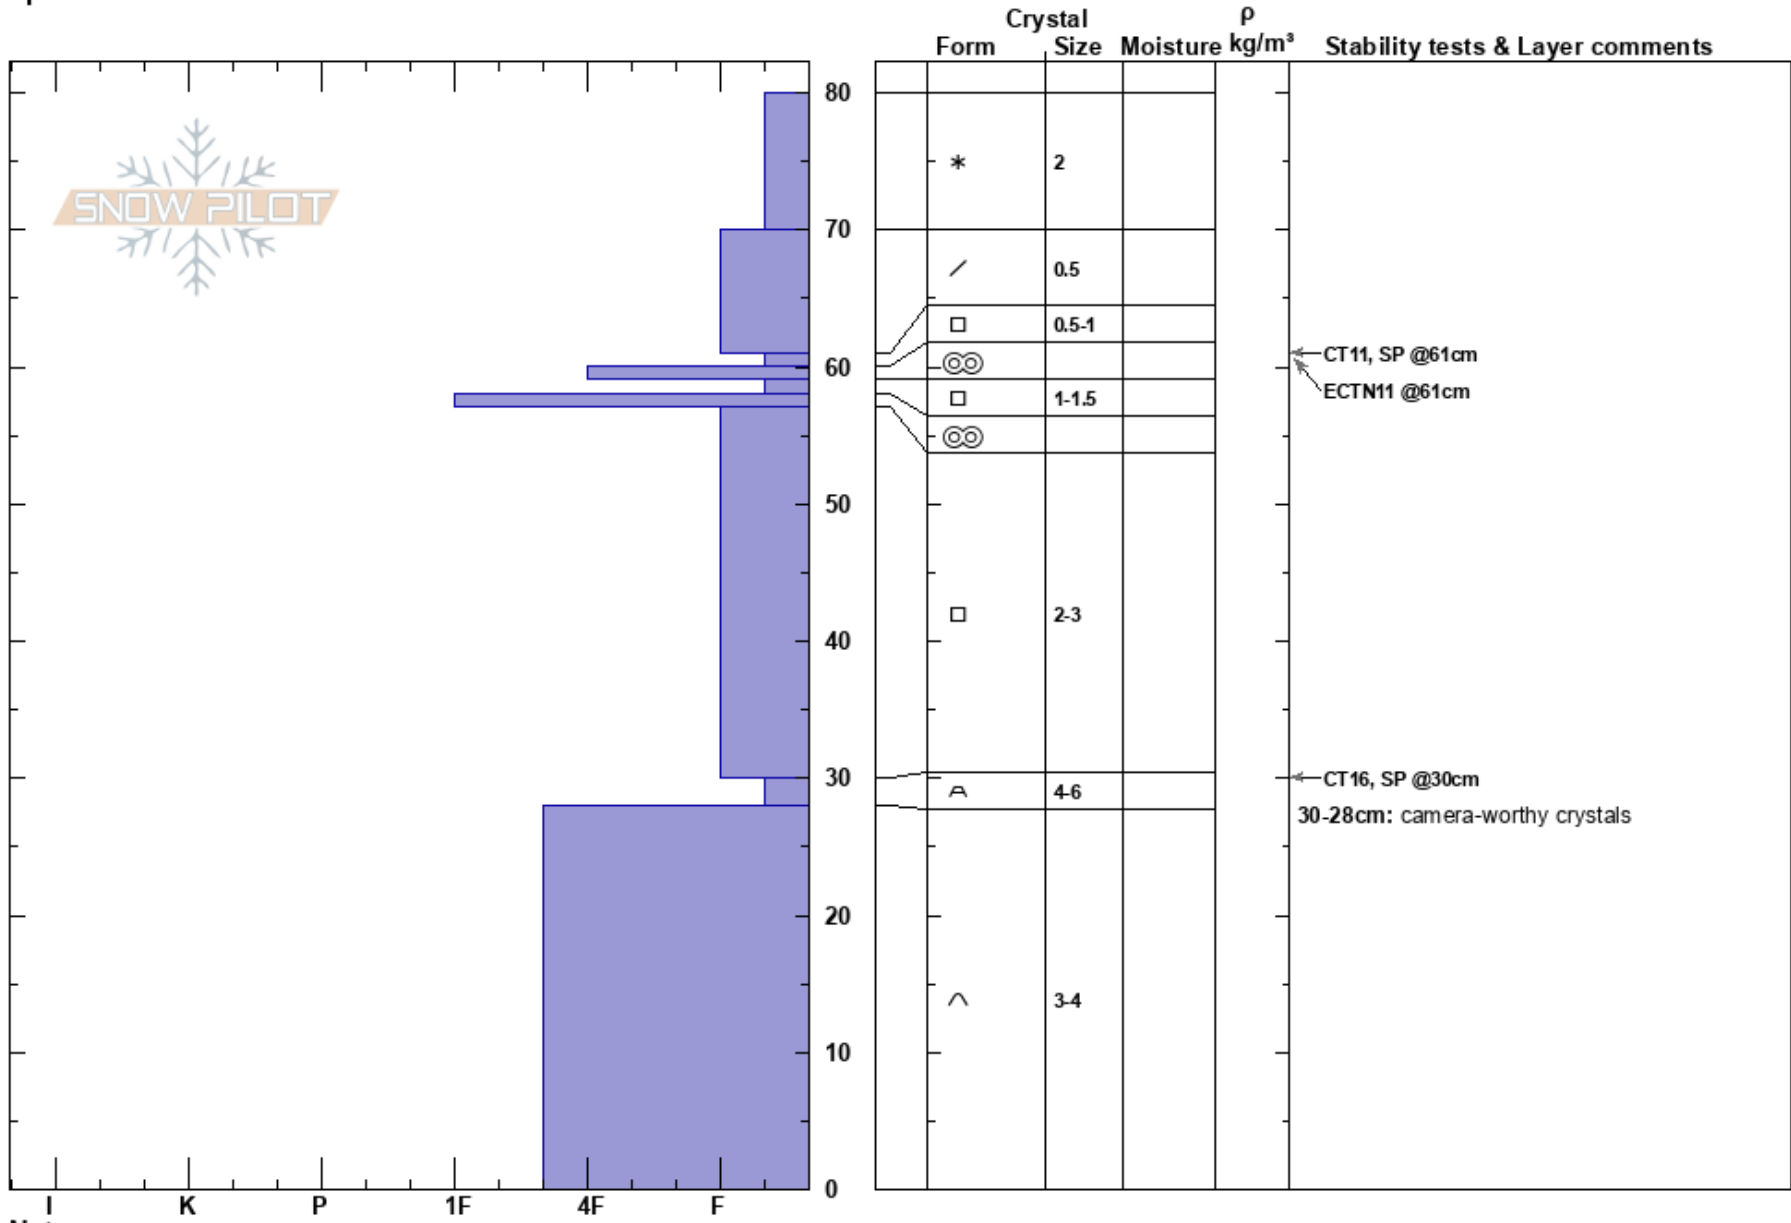

Morgan Ridge
 Pioneer
 ID
 Elevation: 7850 ft
 Aspect: 360°
 Specifics:

peter carse
 02/24/2018 - 12:30pm
 Co-ord: 43.72306N, -114.30083W
 Slope Angle: 27°
 Wind Loading: no

Stability: Good
 Air Temperature: -8°C
 Sky Cover: OVC
 Precipitation: S1
 Wind: W Light Breeze

HS:80
 PF:65
 30-28cm: camera-worthy crystals

Notes: Good skiing on a weak snowpack, but a different story as this weekend's load increases.