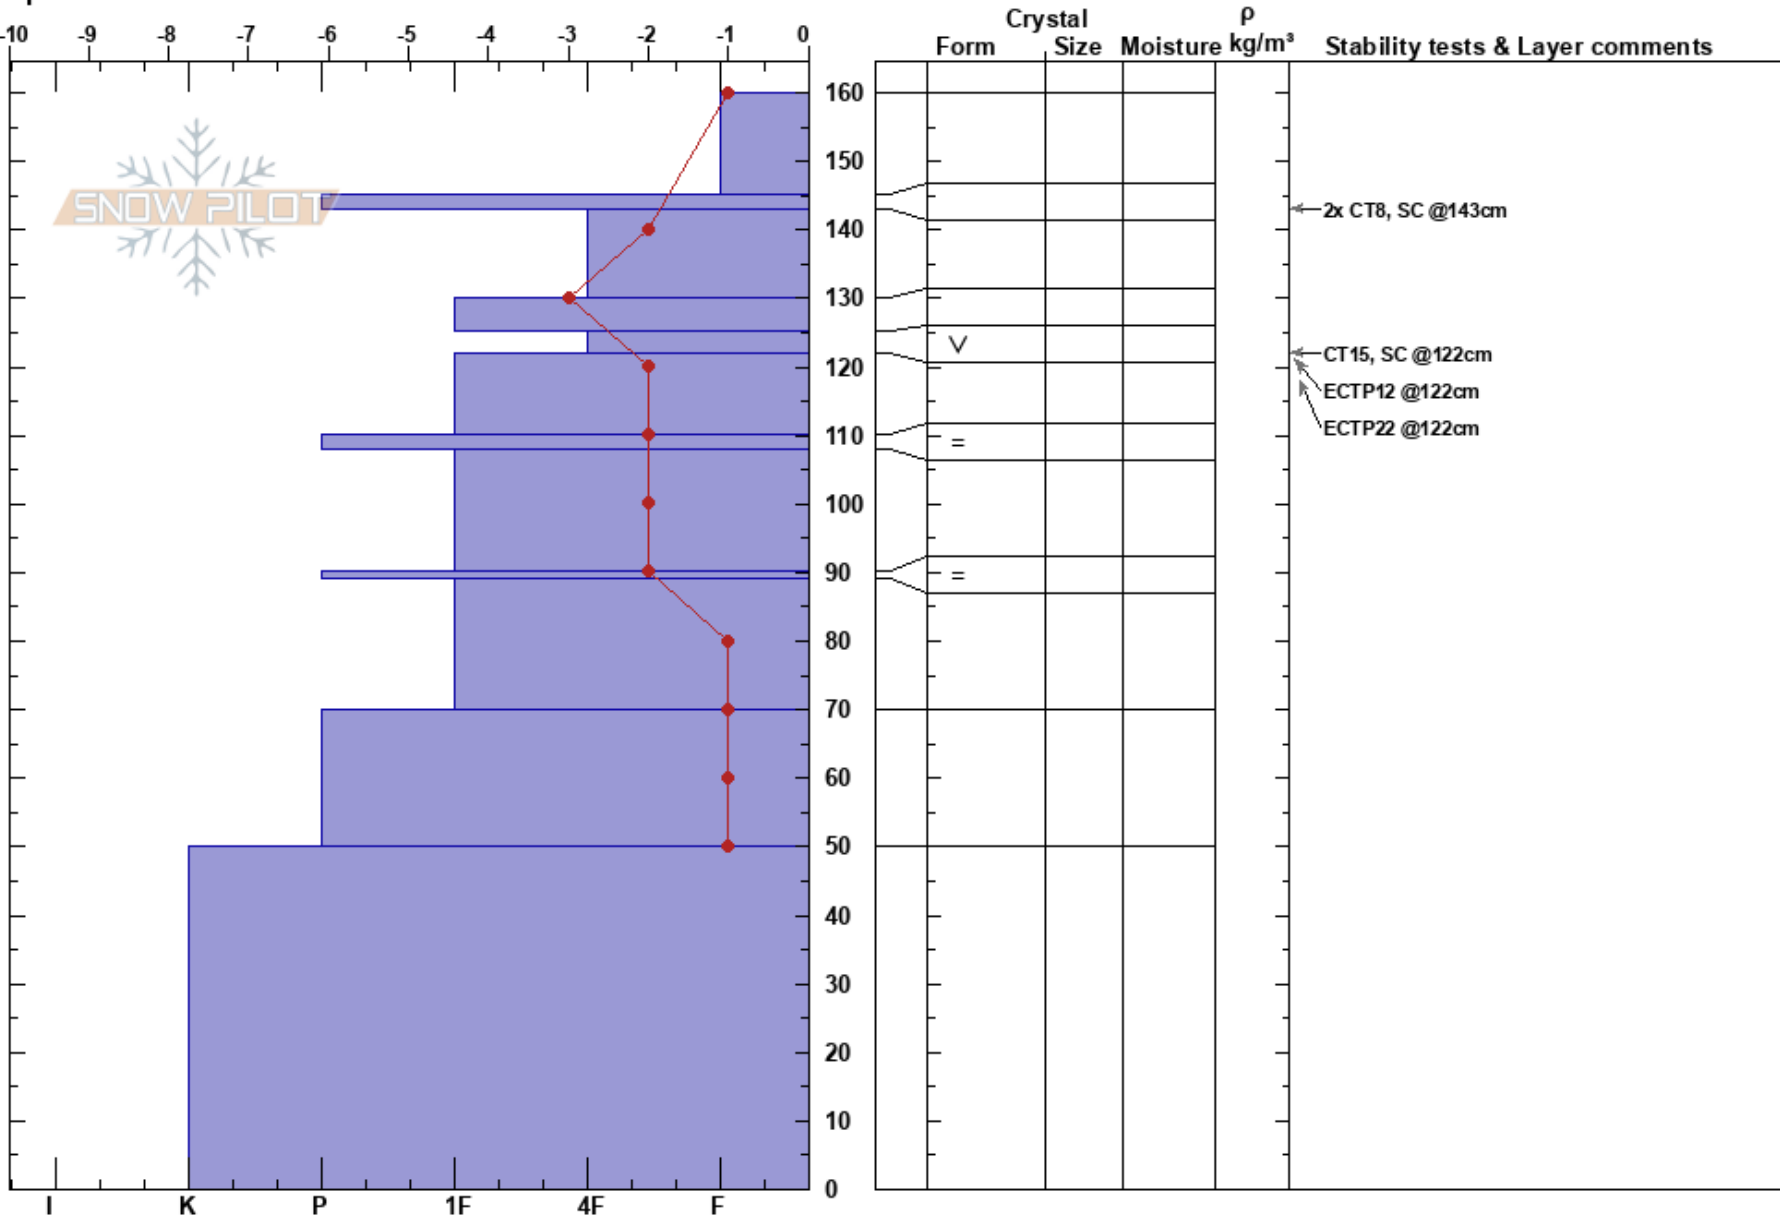

Small creek area  
 Thompson Pass  
 AK  
 Elevation: 1750 ft  
 Aspect: N  
 Specifics:

Jonathan Cahill  
 03/07/2025 - 3:30pm  
 Co-ord: 61.20017N, -145.52603E  
 Slope Angle: 30°  
 Wind Loading: yes

Stability:  
 Air Temperature: 2°C  
 Sky Cover: OVC  
 Precipitation: NO  
 Wind: N Moderate

HS:160  
 PF:25  
 PS:15

Layer Notes:

Notes: