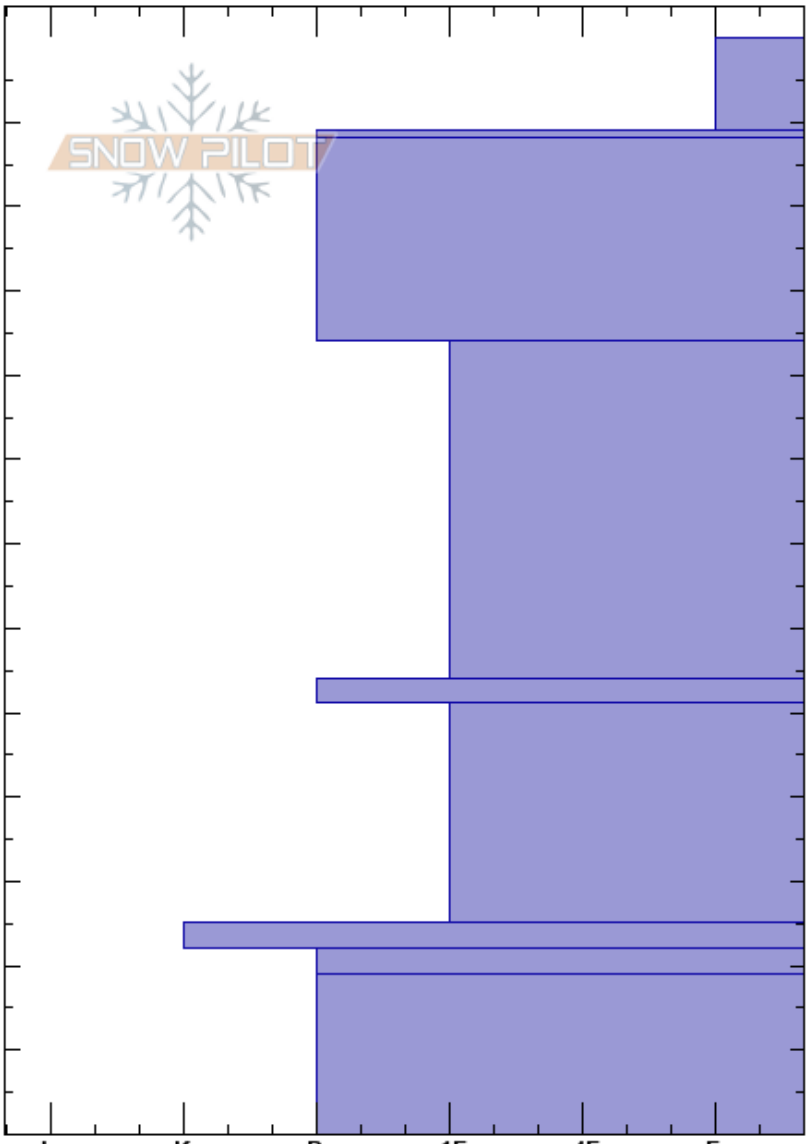

Tågheia  
 Romsdal  
 Norway  
 Elevation: 500 m  
 Aspect: N  
 Specifics:

Frode Grødhall  
 24/02/2018 - 15:00  
 Co-ord: 32V 405268E 6960654N  
 Slope Angle: 25°  
 Wind Loading:

Stability:  
 Air Temperature: -3°C  
 Sky Cover: BKN  
 Precipitation: NO  
 Wind:

HS:130

Layer Notes:

Depth (m)	Crystal		Moisture	$\rho$ kg/m <sup>3</sup>	Stability tests & Layer comments
	Form	Size			
0	/				
10	⊙⊙				
25	•				
55	•				
80	⊙⊙				
90	•				
105	=				
110	□				
120	⊙⊙				