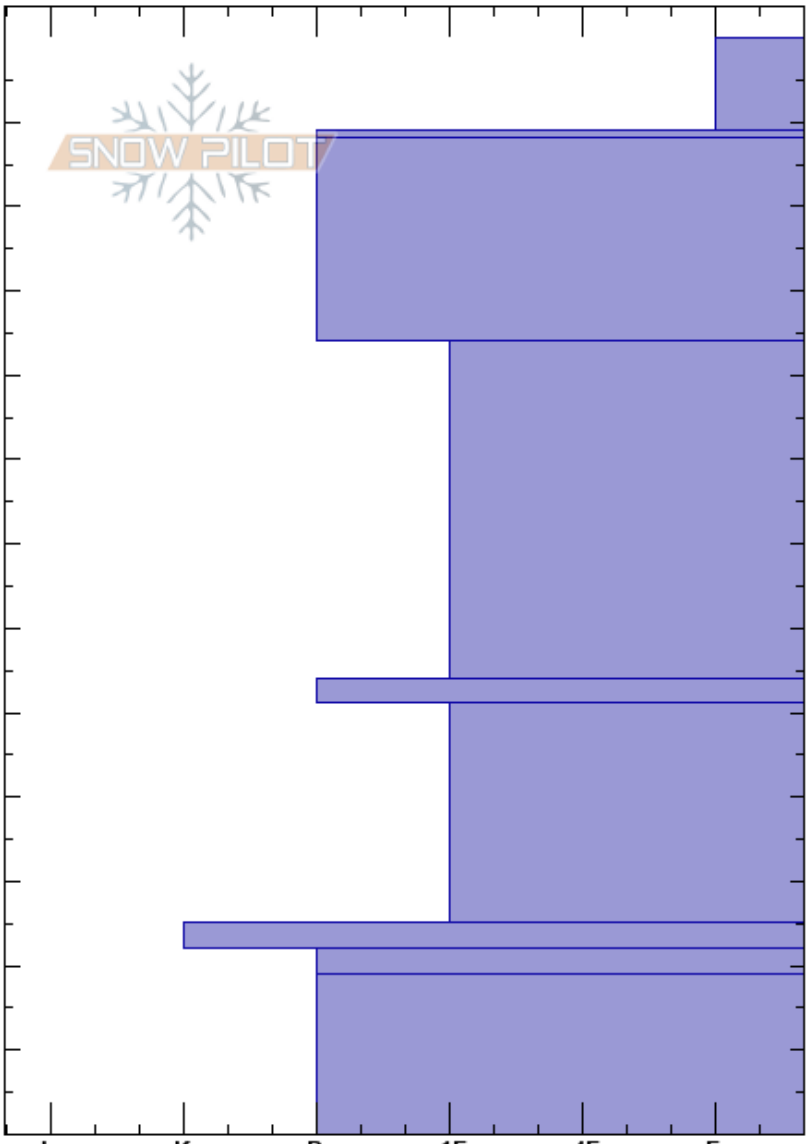

Tågheia
 Romsdal
 Norway
 Elevation: 500 m
 Aspect: N
 Specifics:

Frode Grødahl
 24/02/2018 - 15:00
 Co-ord: 32V 405268E 6960654N
 Slope Angle: 25°
 Wind Loading:

Stability:
 Air Temperature: -3°C
 Sky Cover: BKN
 Precipitation: NO
 Wind:

HS:130

Layer Notes:

Height (m)	Crystal		Moisture	ρ kg/m ³	Stability tests & Layer comments
	Form	Size			
0	/				
10	⊙⊙				
25	•				
55	•				
80	⊙⊙				
90	•				
105	=				
110	□				
120	⊙⊙				

Notes: