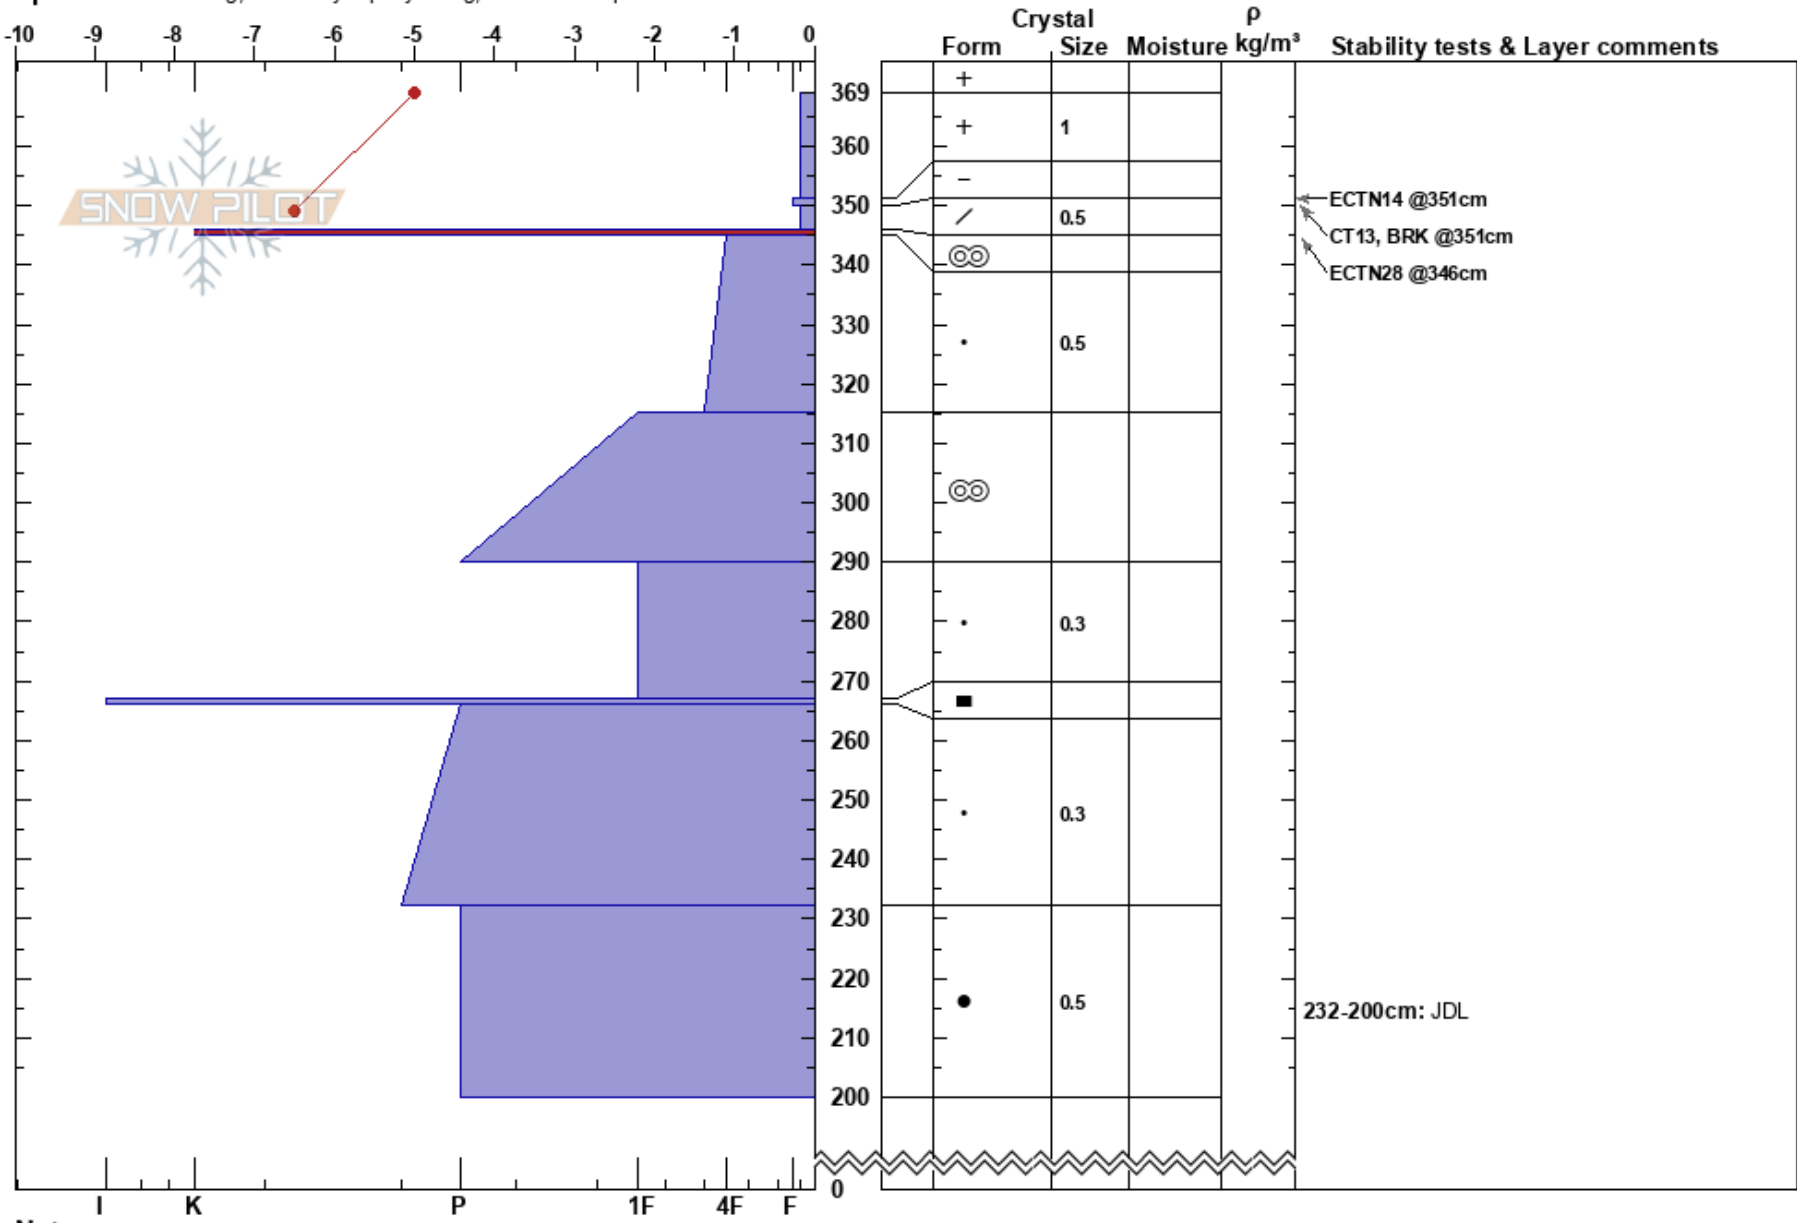

Red Mountain N
 Central Cascades, East WA
 Elevation: 5674 ft
 Aspect: N
 Specifics: Cracking; Instability rapidly rising; We skied slope

Payton Schiff
 03/12/2025 - 11:25am
 Co-ord: 10T 640115W 5251110N
 Slope Angle:
 Wind Loading: no

Stability:
 Air Temperature: -6°C
 Sky Cover: OVC
 Precipitation: S-1
 Wind: E Calm

HS:369
 PF:27
 PS: 15
 346-345cm: Problematic layer
 232-200cm: JDL

Notes: