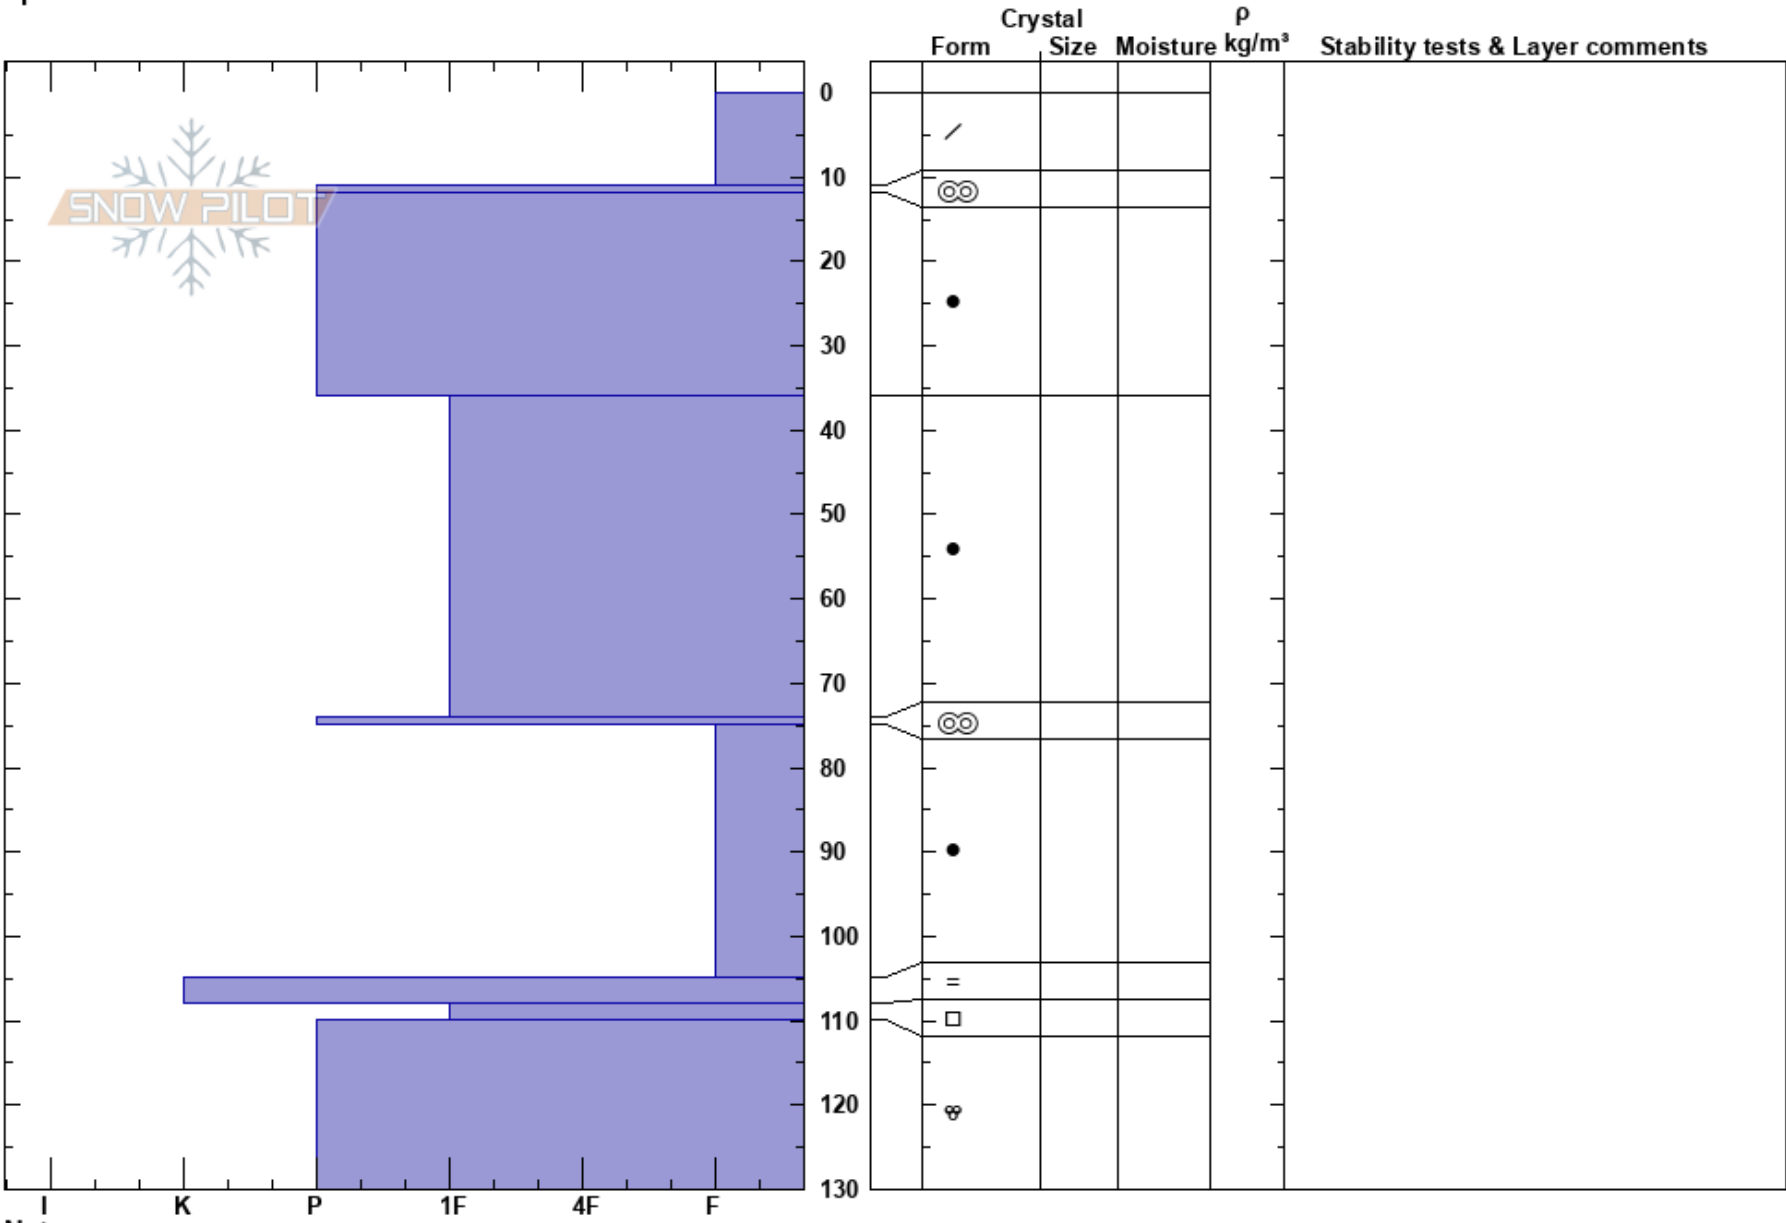

Tågheia  
 Romsdal  
 Norway  
 Elevation: 500 m  
 Aspect: N  
 Specifics:

Frode Grødahl  
 24/02/2018 - 15:00  
 Co-ord: 32V 405265E 6960654N  
 Slope Angle: 25°  
 Wind Loading:

Stability:  
 Air Temperature: -3°C  
 Sky Cover: BKN  
 Precipitation: NO  
 Wind:  
 HS:130  
 Layer Notes:  
 108-110cm:Problematic layer