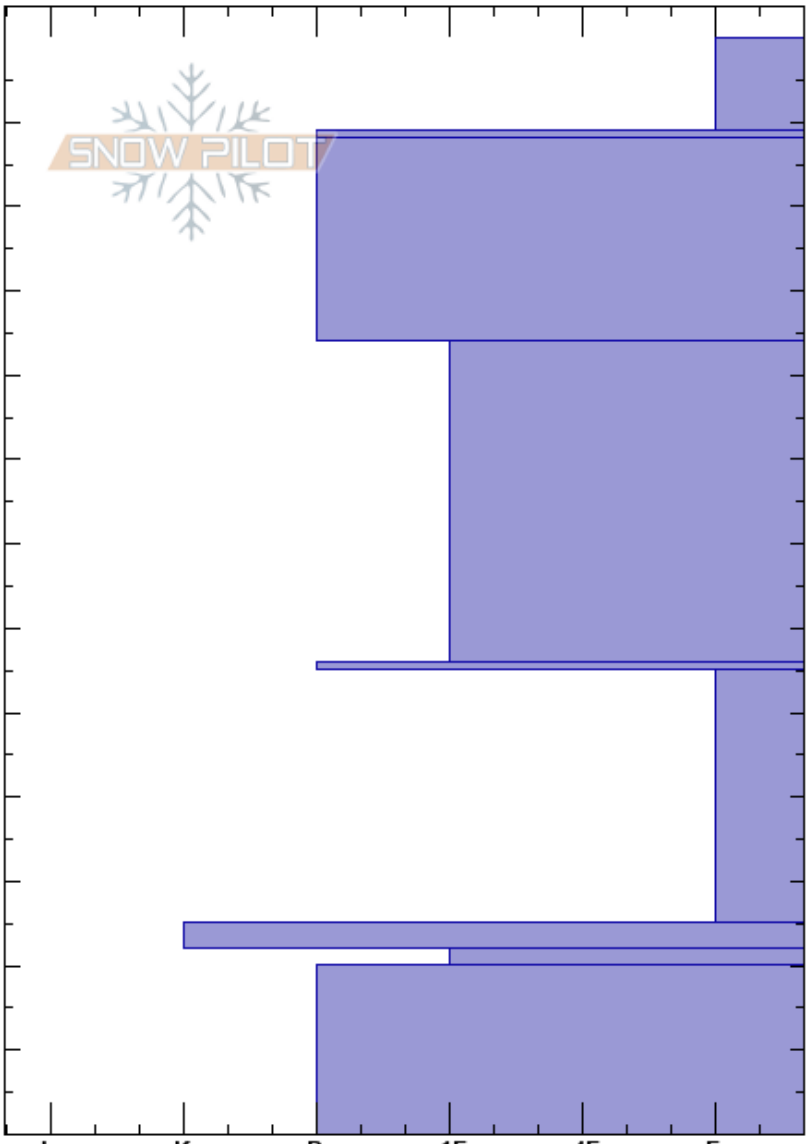

Tågheia  
 Romsdal  
 Norway  
 Elevation: 500 m  
 Aspect: N  
 Specifics:

Frode Grødahl  
 24/02/2018 - 15:00  
 Co-ord: 32V 405265E 6960654N  
 Slope Angle: 25°  
 Wind Loading:

Stability:  
 Air Temperature: -3°C  
 Sky Cover: BKN  
 Precipitation: NO  
 Wind:

HS:130  
 108-110cm:Problematic layer

Height (m)	Crystal		Moisture	$\rho$ kg/m <sup>3</sup>	Stability tests & Layer comments
	Form	Size			
0	/				
10	⊙⊙				
25	•				
55	•				
75	⊙⊙				
90	•				
110	□				
120	⊗				