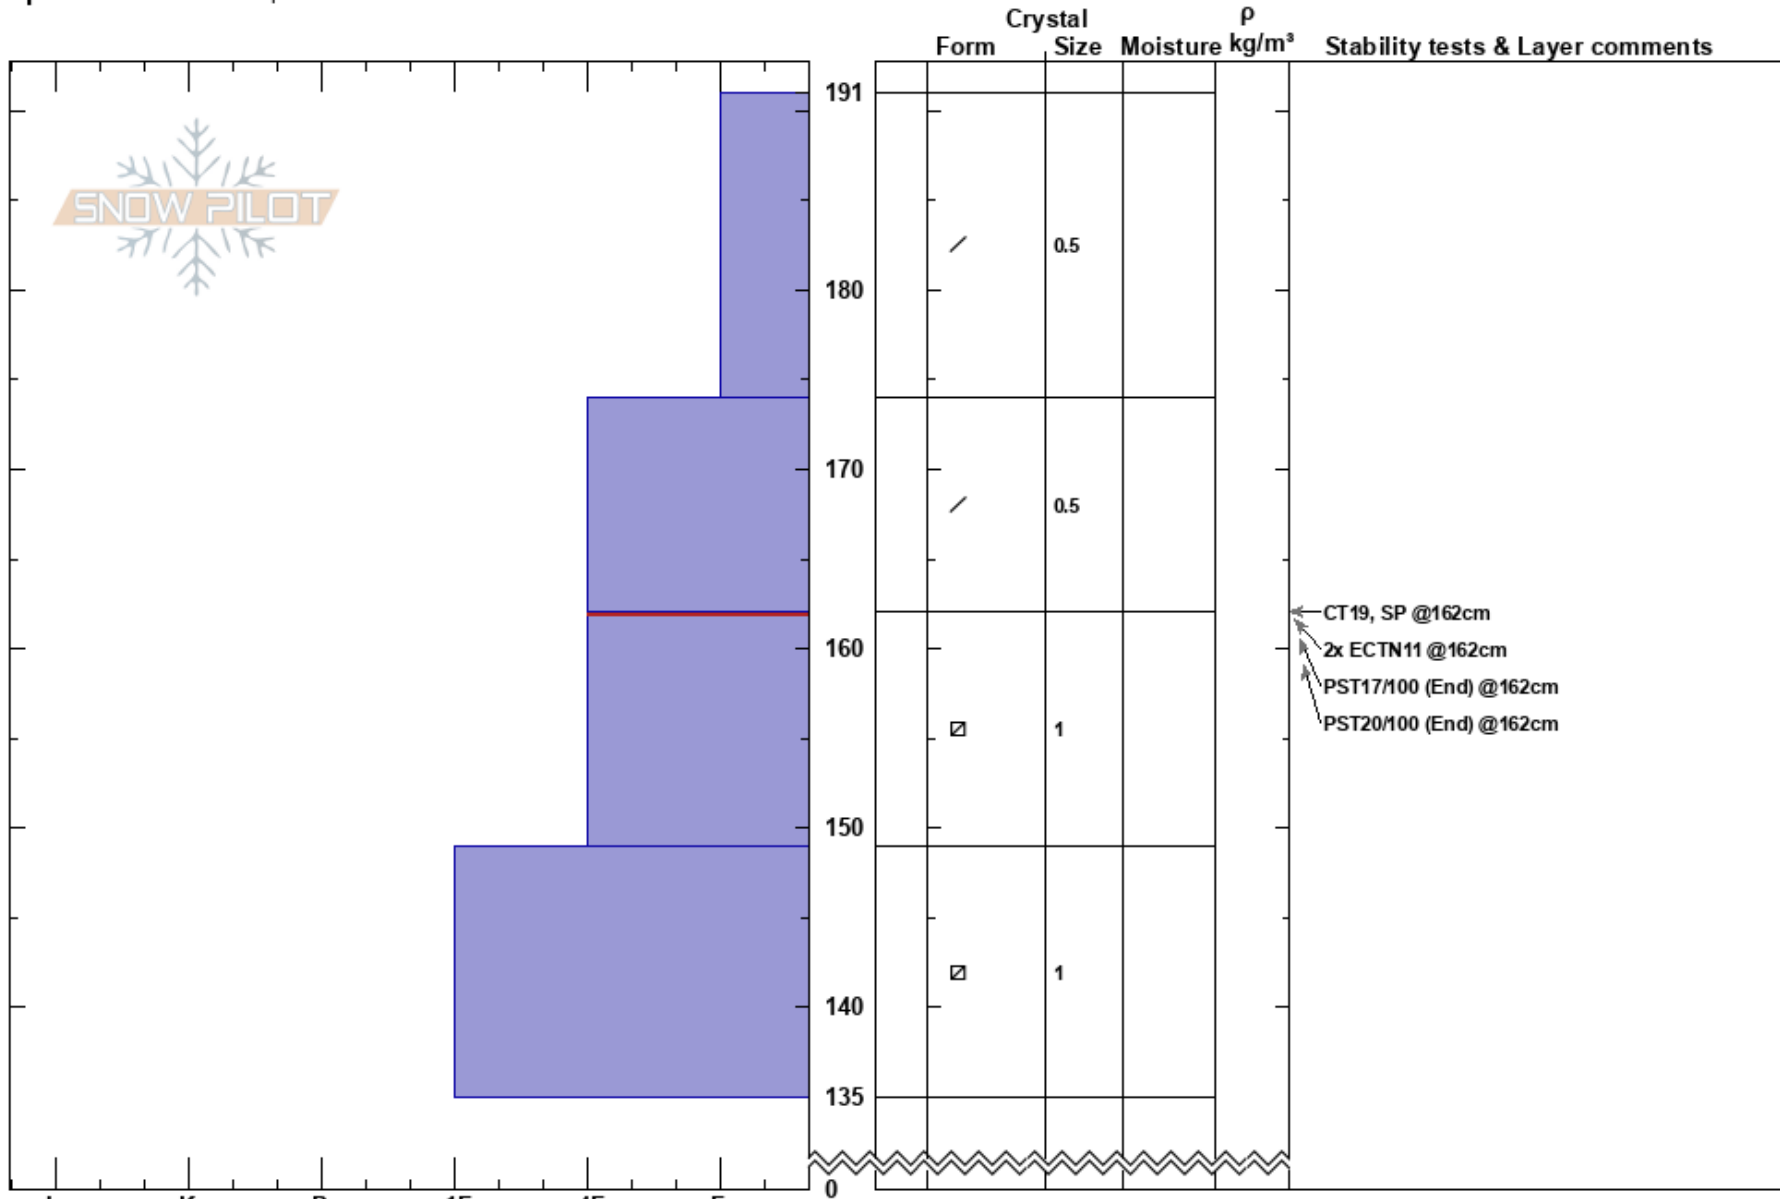

Incline Lake Peak
 Carson Range
 NV
Elevation: 9240 ft
Aspect: 10°
Specifics: We skied slope

Brandon Schwartz
 02/24/2018 - 10:00am
Co-ord: 39.29838N, -119.94278W
Slope Angle: 22°
Wind Loading: no

Stability: Very Good **HS:** 191 **Layer Notes:**
Air Temperature: -9°C **PS:** 30 162-149cm: Problematic layer
Sky Cover: OVC
Precipitation: NO
Wind: SW Moderate

Notes: Pit dug in open, wind sheltered below treeline terrain.