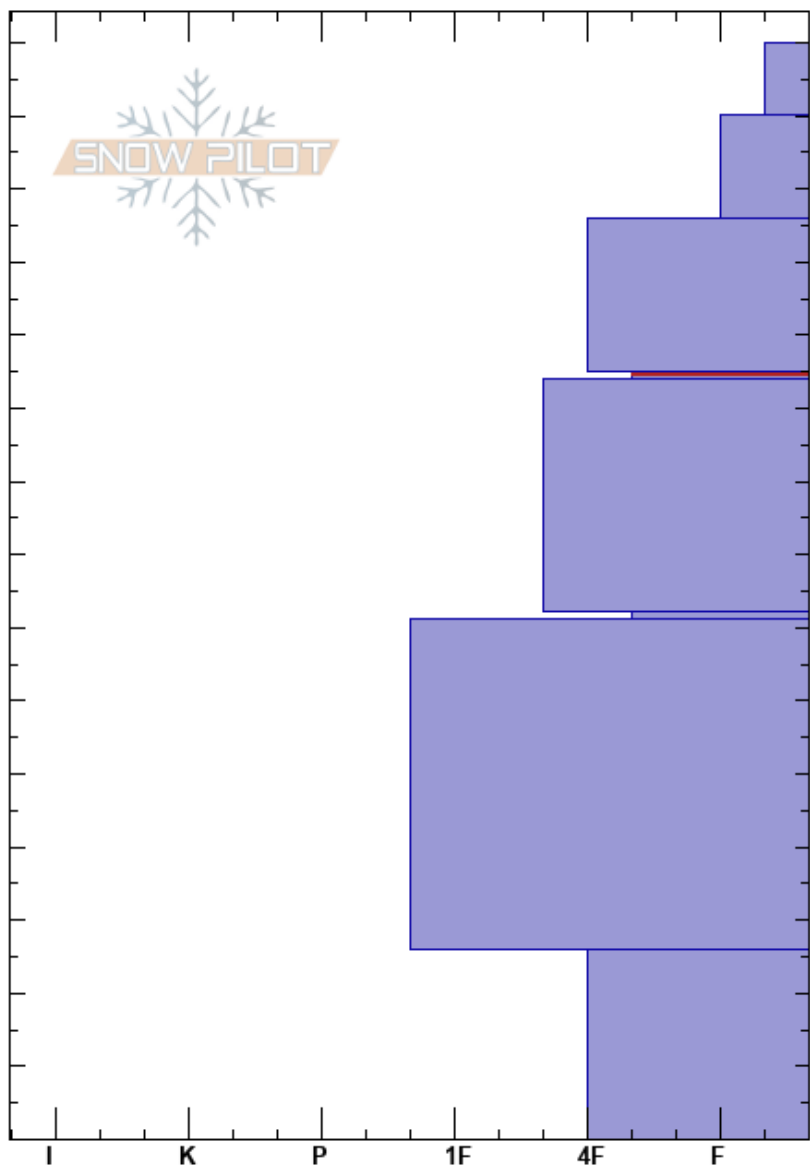

Trapper NE
 Lionhead Range
 MT
 Elevation: 9000 ft
 Aspect: 70°
 Specifics: We skied slope

Eric Knoff
 02/23/2018 - 1:00pm
 Co-ord: 44.83589N, -111.34523W
 Slope Angle: 30°
 Wind Loading: no

Stability: Good
 Air Temperature: -20°C
 Sky Cover: CLR
 Precipitation: NO
 Wind: Calm

HS: 150
 Layer Notes: 105-104cm: Problematic layer

Height (cm)	Crystal		Moisture	ρ kg/m ³	Stability tests & Layer comments
	Form	Size			
150					
140	+				
130	+				
120	/				
110	⊠	0.5-1			
90	•				
80					
70	⊠				
60					
50	•				
40					
30					
20					
10	⊠				
0					

CT16, Q2 @105cm
 ECTN30 @105cm
 PST51/100 (Arr) @105cm

Notes: