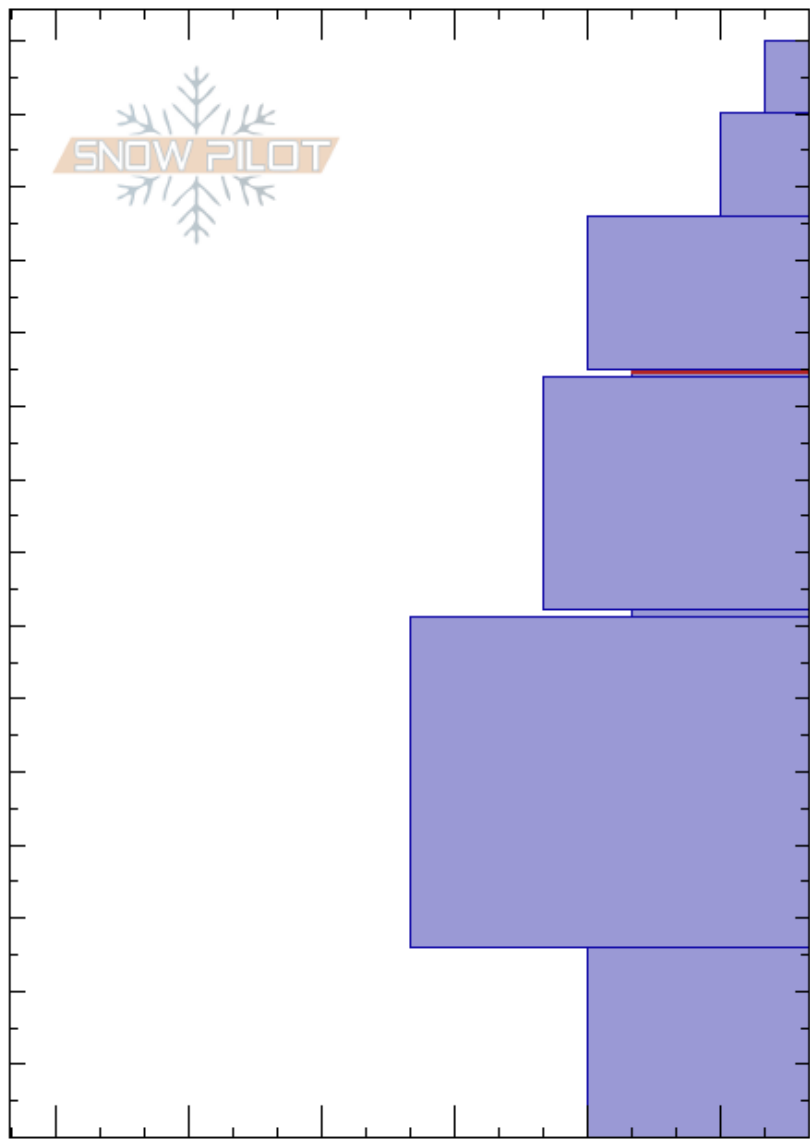

Trapper NE
 Lionhead Range
 MT
 Elevation: 9000 ft
 Aspect: 70°
 Specifics: We skied slope

Eric Knoff
 02/23/2018 - 1:00pm
 Co-ord: 44.83589N, -111.34523W
 Slope Angle: 30°
 Wind Loading: no

Stability: Good HS:150
 Air Temperature: -20°C
 Sky Cover: CLR
 Precipitation: NO
 Wind: Calm
 Layer Notes: 105-104cm:Problematic layer

Height (cm)	Crystal		Moisture	ρ kg/m ³	Stability tests & Layer comments
	Form	Size			
150					
140	+				
130	+				
120	/				
110	∅	0.5-1			← CT16, Q2 @105cm ← ECTN30 @105cm ← PST51/100 (Arr) @105cm
100					
90	•				
80					
70	⊖				
60					
50	•				
40					
30					
20					
10	⊖				
0					