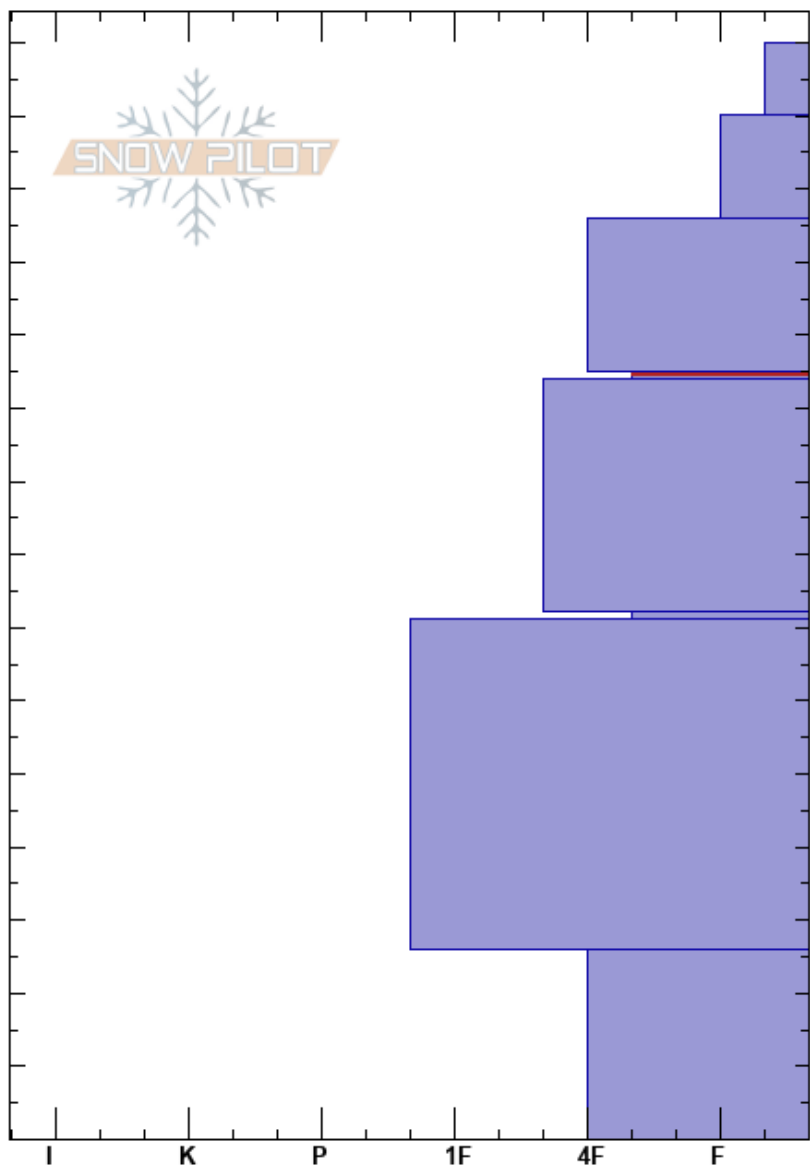

Trapper NE
 Lionhead Range
 MT
 Elevation: 9000 ft
 Aspect: 70°
 Specifics: We skied slope

Eric Knoff
 02/23/2018 - 1:00pm
 Co-ord: 44.83589N, -111.34523W
 Slope Angle: 30°
 Wind Loading: no

Stability: Good
 Air Temperature: -20°C
 Sky Cover: CLR
 Precipitation: NO
 Wind: Calm

HS:150
 Layer Notes:
 105-104cm:Problematic layer

Height (cm)	Crystal		Moisture	ρ kg/m ³	Stability tests & Layer comments
	Form	Size			
150					
140	+				
130	+				
120	/				
110	⊠	0.5-1			CT16, Q2 @105cm ECTN30 @105cm PST51/100 (Arr) @105cm
100					
90	•				
80					
70	⊠				
60					
50	•				
40					
30					
20					
10	⊠				
0					