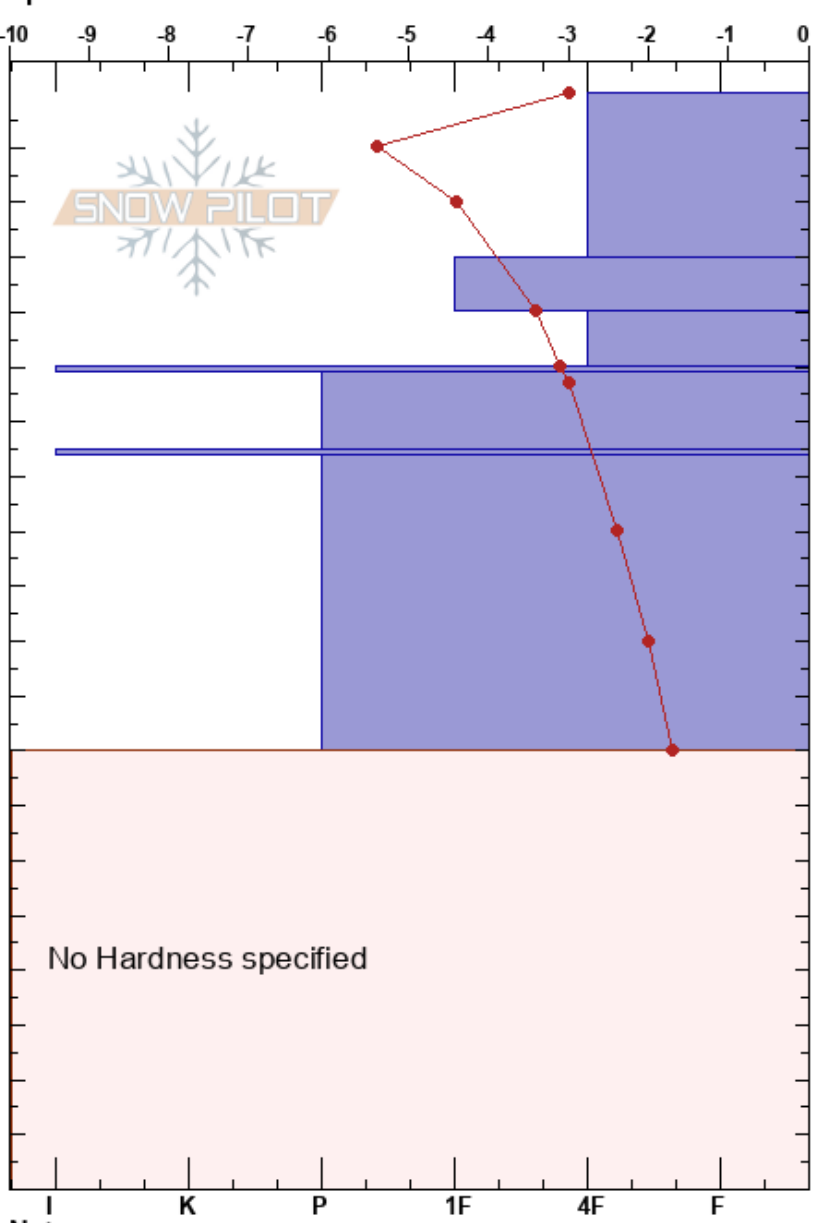

Brandstadskaret  
 Trollheimen  
 Norway  
 Elevation: 852 m  
 Aspect: 130°  
 Specifics:

Kristoffer Krogh  
 24/02/2018 - 01:45  
 Co-ord: 32V MQ 62110 45191  
 Slope Angle: 30°  
 Wind Loading: previous

Stability:  
 Air Temperature: -2.3°C PF:15  
 Sky Cover: OVC  
 Precipitation: S-1  
 Wind: Calm

Layer Notes:

Form	Crystal		$\rho$ kg/m <sup>3</sup>	Stability tests & Layer comments
	Size	Moisture		
/			D-M	
•			D-M	← CT22, Q2 @20cm ← ECTN22 @20cm
◐			D	
■			D	
○			D	
■			D	
			D	

Notes:

No Hardness specified

SNOW PILOT

I K P 1F 4F F