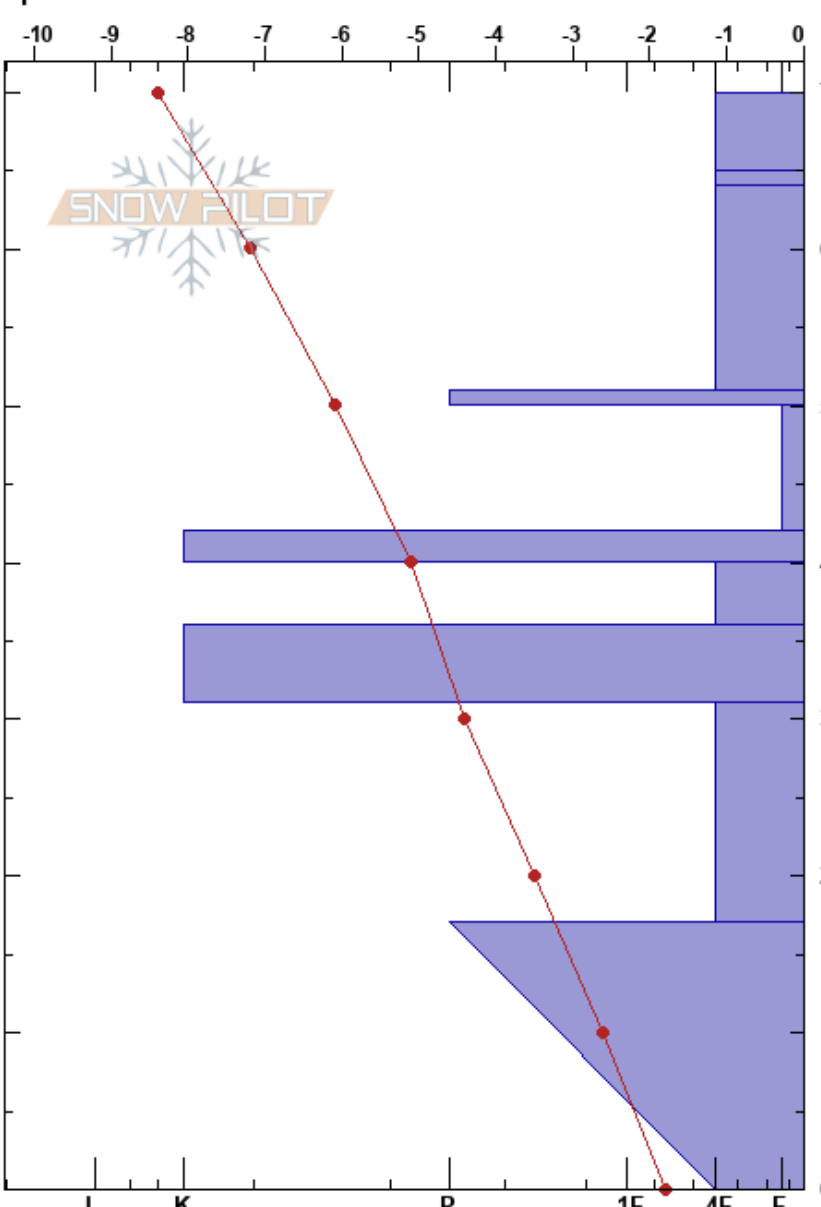

Storskarv NNE
 Funäsfjällen
 Sweden
 Elevation: 1100 m
 Aspect: NE
 Specifics:

Mattias Åberg
 24/02/2018 - 10:40
 Co-ord: 62.60143N, 12.35668E
 Slope Angle: 22°
 Wind Loading:

Stability: HS:70
 Air Temperature: -8.4°C PF:10
 Sky Cover:
 Precipitation:
 Wind: Layer Notes: 65-64cm:Problematic layer

Form	Crystal		ρ kg/m ³	Stability tests & Layer comments
	Size	Moisture		
+ (✓)				
∇				← ECTN1 @65cm ← ECTN3 @64cm
⊖	1-1.5			
■				
□	1.5-2			
■				
□	2-5			
■				
□				
∧ ⊙ ⊙	2-5			

Notes: