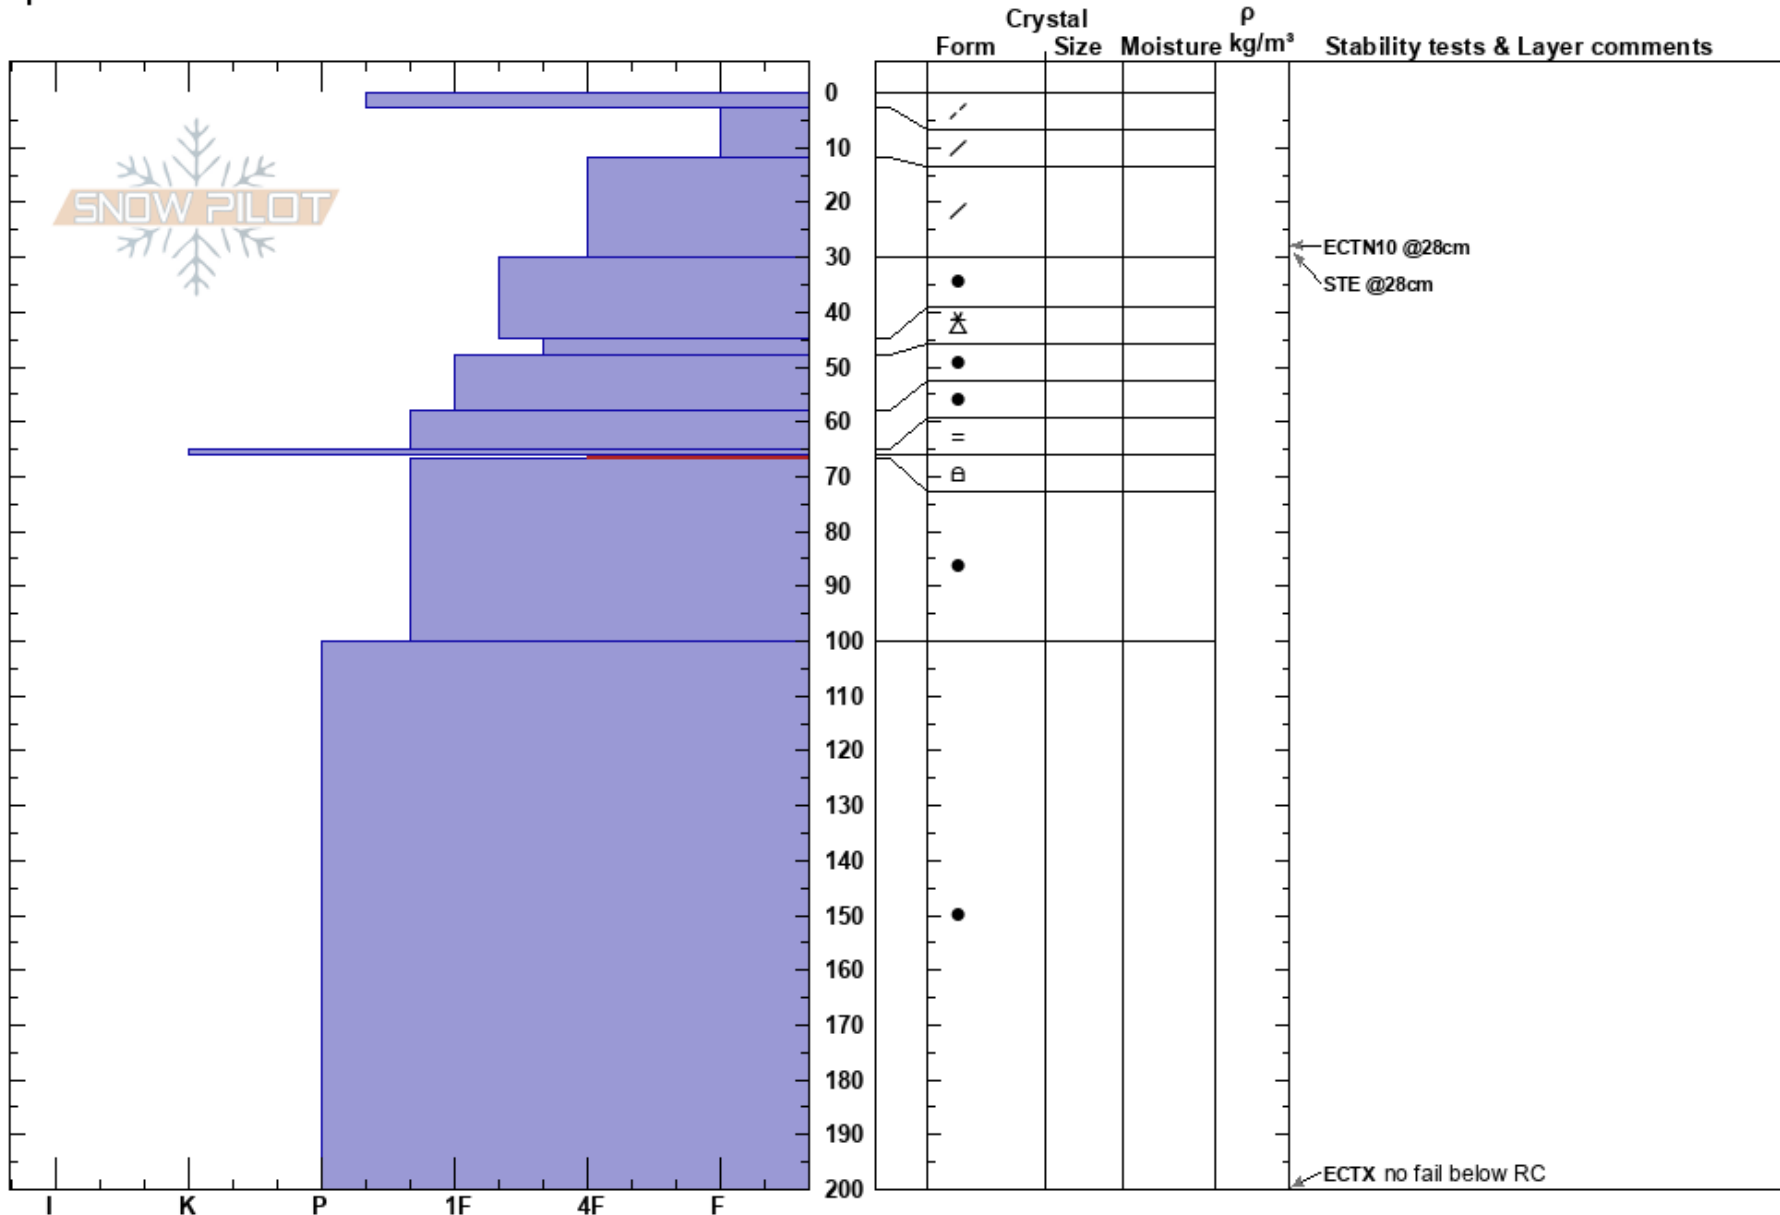

Pinot Saddle
 Teton Range
 WY
 Elevation: 4000 ft
 Aspect: NW
 Specifics:

Mike Rheam
 02/23/2018 - 12:00pm
 Co-ord: 61.43248N, -152.07133W
 Slope Angle: 20°
 Wind Loading:

Stability:
 Air Temperature: 10°F
 Sky Cover: CLR
 Precipitation: NO
 Wind: Calm

HS:200
 PF:20 66-67cm:Problematic layer

Layer Notes:

Notes: Initial pit for season off a wind loaded slope.