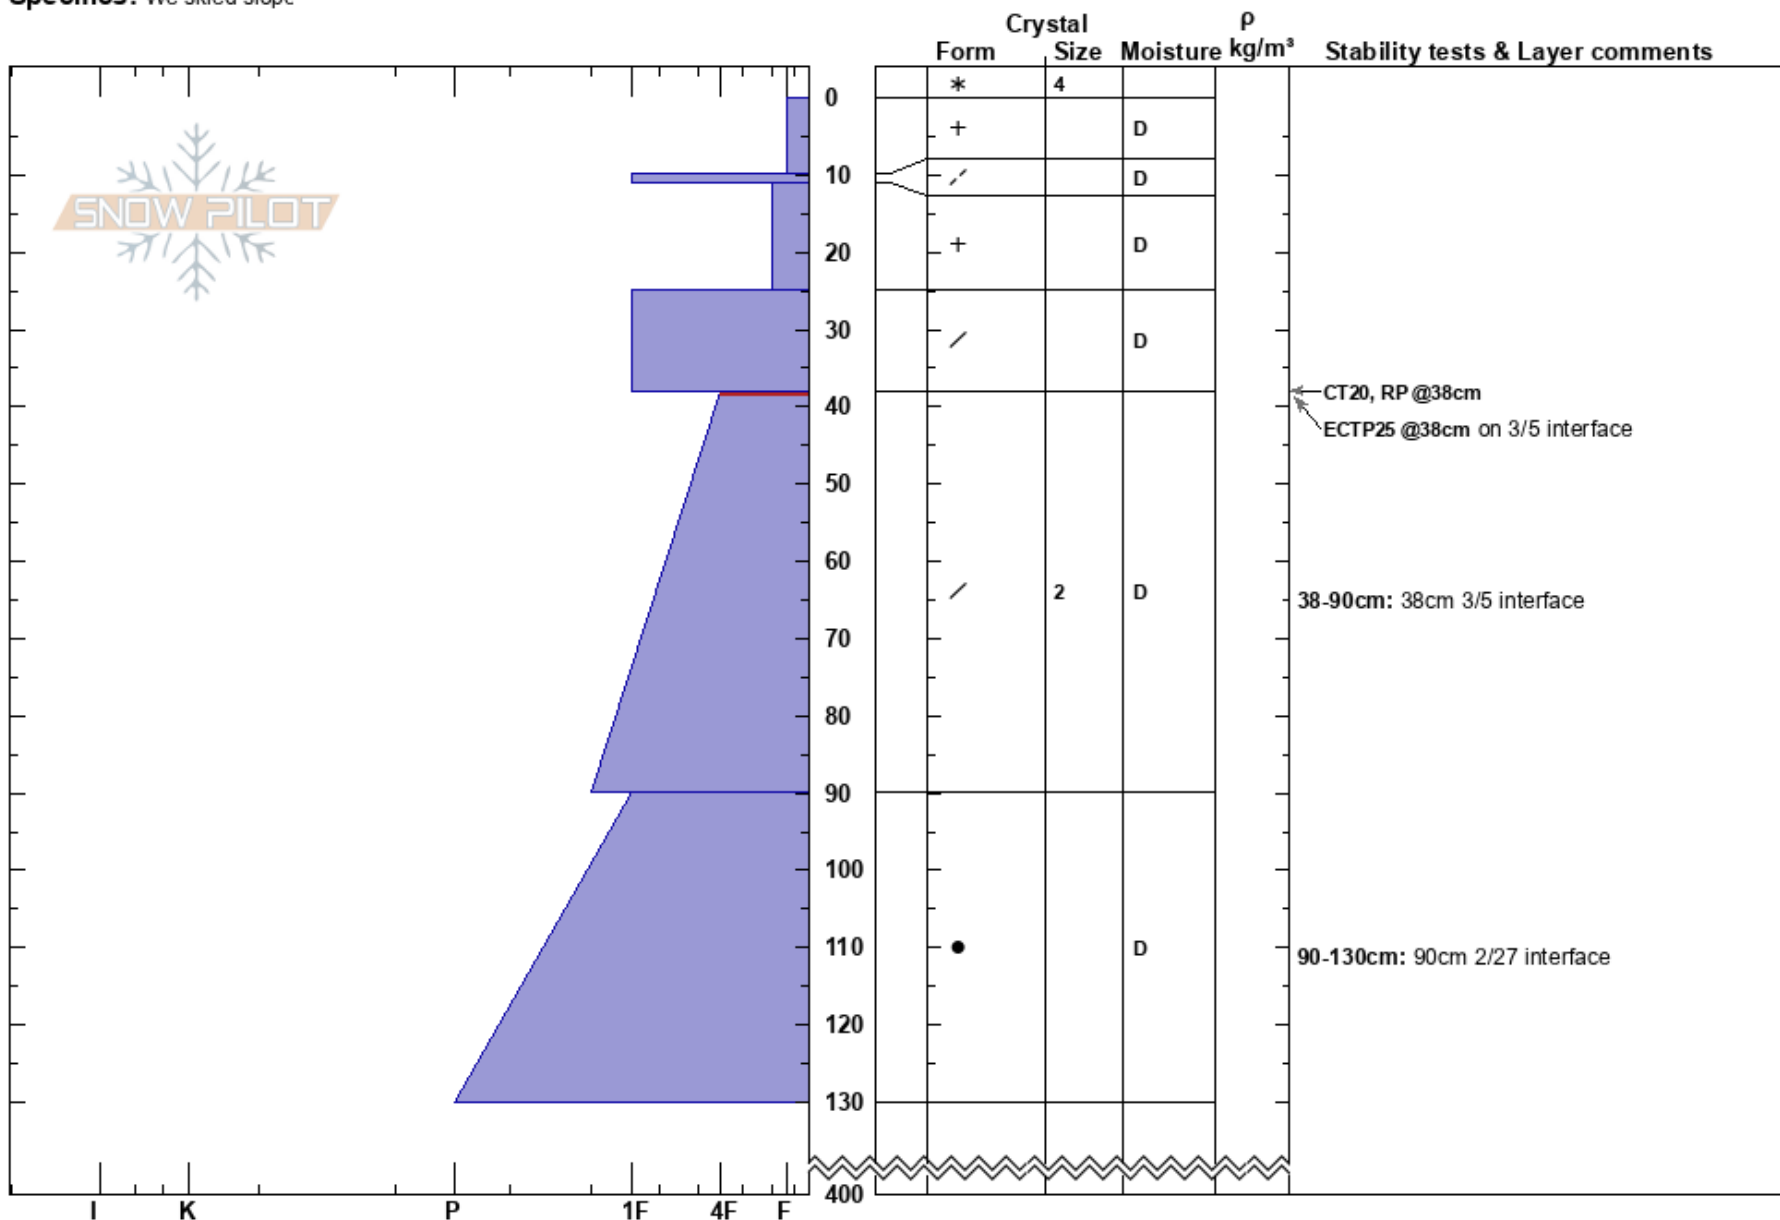

Aircraft Carrier
 Chugach Range
 AK
 Elevation: 3900 ft
 Aspect: NE
 Specifics: We skied slope

Michael Barney
 03/08/2025 - 9:50am
 Co-ord: 60.91650N, -145.92862W
 Slope Angle: 27°
 Wind Loading: no

Stability: Good
 Air Temperature: 16°F
 Sky Cover: FEW
 Precipitation: NO
 Wind: NE Light Breeze

HS:400
 PF:55
 PS:25
 38-90cm: 38cm 3/5 interface
 38-90cm: Problematic layer
 90-130cm: 90cm 2/27 interface

Notes: