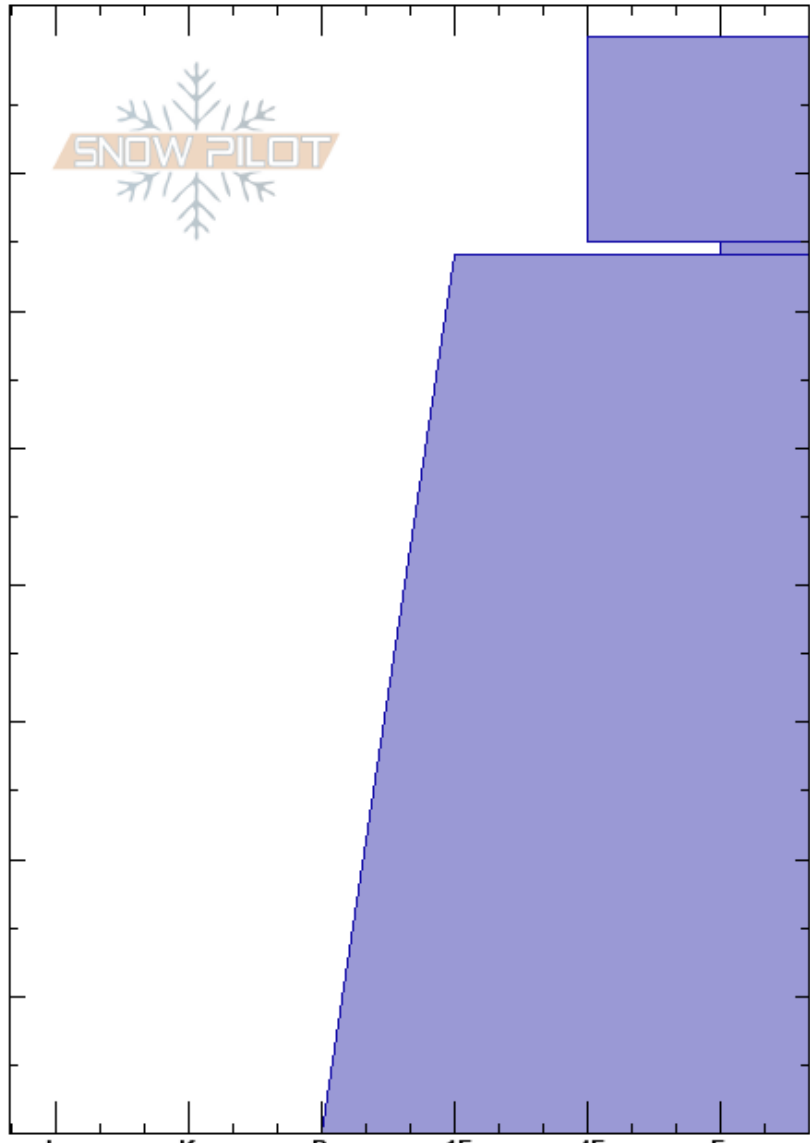

Poison Beauty
 Skeena
 BC
 Elevation: 4750 ft
 Aspect: E
 Specifics:

Elliot James
 10/03/2025 - 10:30
 Co-ord:
 Slope Angle: 35°
 Wind Loading:

Stability:
 Air Temperature:
 Sky Cover: FEW
 Precipitation:
 Wind:

Layer Notes:
 15-16cm: March 5

	Crystal		ρ	Stability tests & Layer comments
	Form	Size		
0				
10	/			
15	V			← CTV, SC @15cm March 5 ← ECTN2 @15cm
20				15-16cm: March 5
30				
40				
50	/			
60				
70				
80				

Notes: Quick pit down 80cm to look at storm interfaces.
 March 5th down 15cms with 4F above.