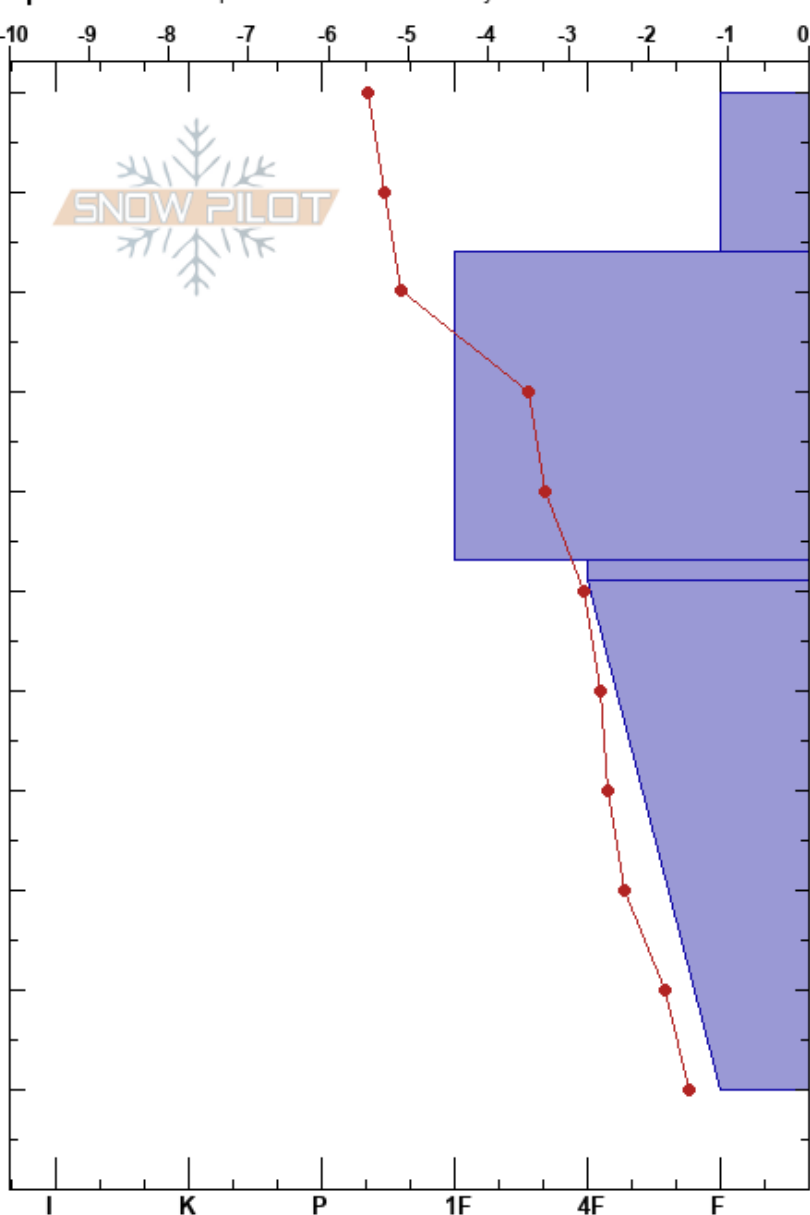

L. Side of Karma

Monarch Ski Patrol

Stability:

HS:110

Layer Notes:

Sawatch

03/09/2025 - 10:30am

Air Temperature: -5°C

PF:12

63-61cm: faceted MF crust

CO

Co-ord:

Sky Cover: CLR

PS:3

63-61cm: Problematic layer

Elevation: 11800 ft

Slope Angle: 33°

Precipitation: NO

Wind: SW Calm

Aspect: 45°

Wind Loading: previous

Specifics: Pit is representative of backcountry

Depth (cm)	Crystal		Moisture	ρ kg/m ³	Stability tests & Layer comments
	Form	Size			
110	/	1			
100	/	1			
95	/ (•)	2(2)			
63-61	⊙⊙	1-1.5			63-61cm: faceted MF crust
10	□ (^)	4-10(10)			