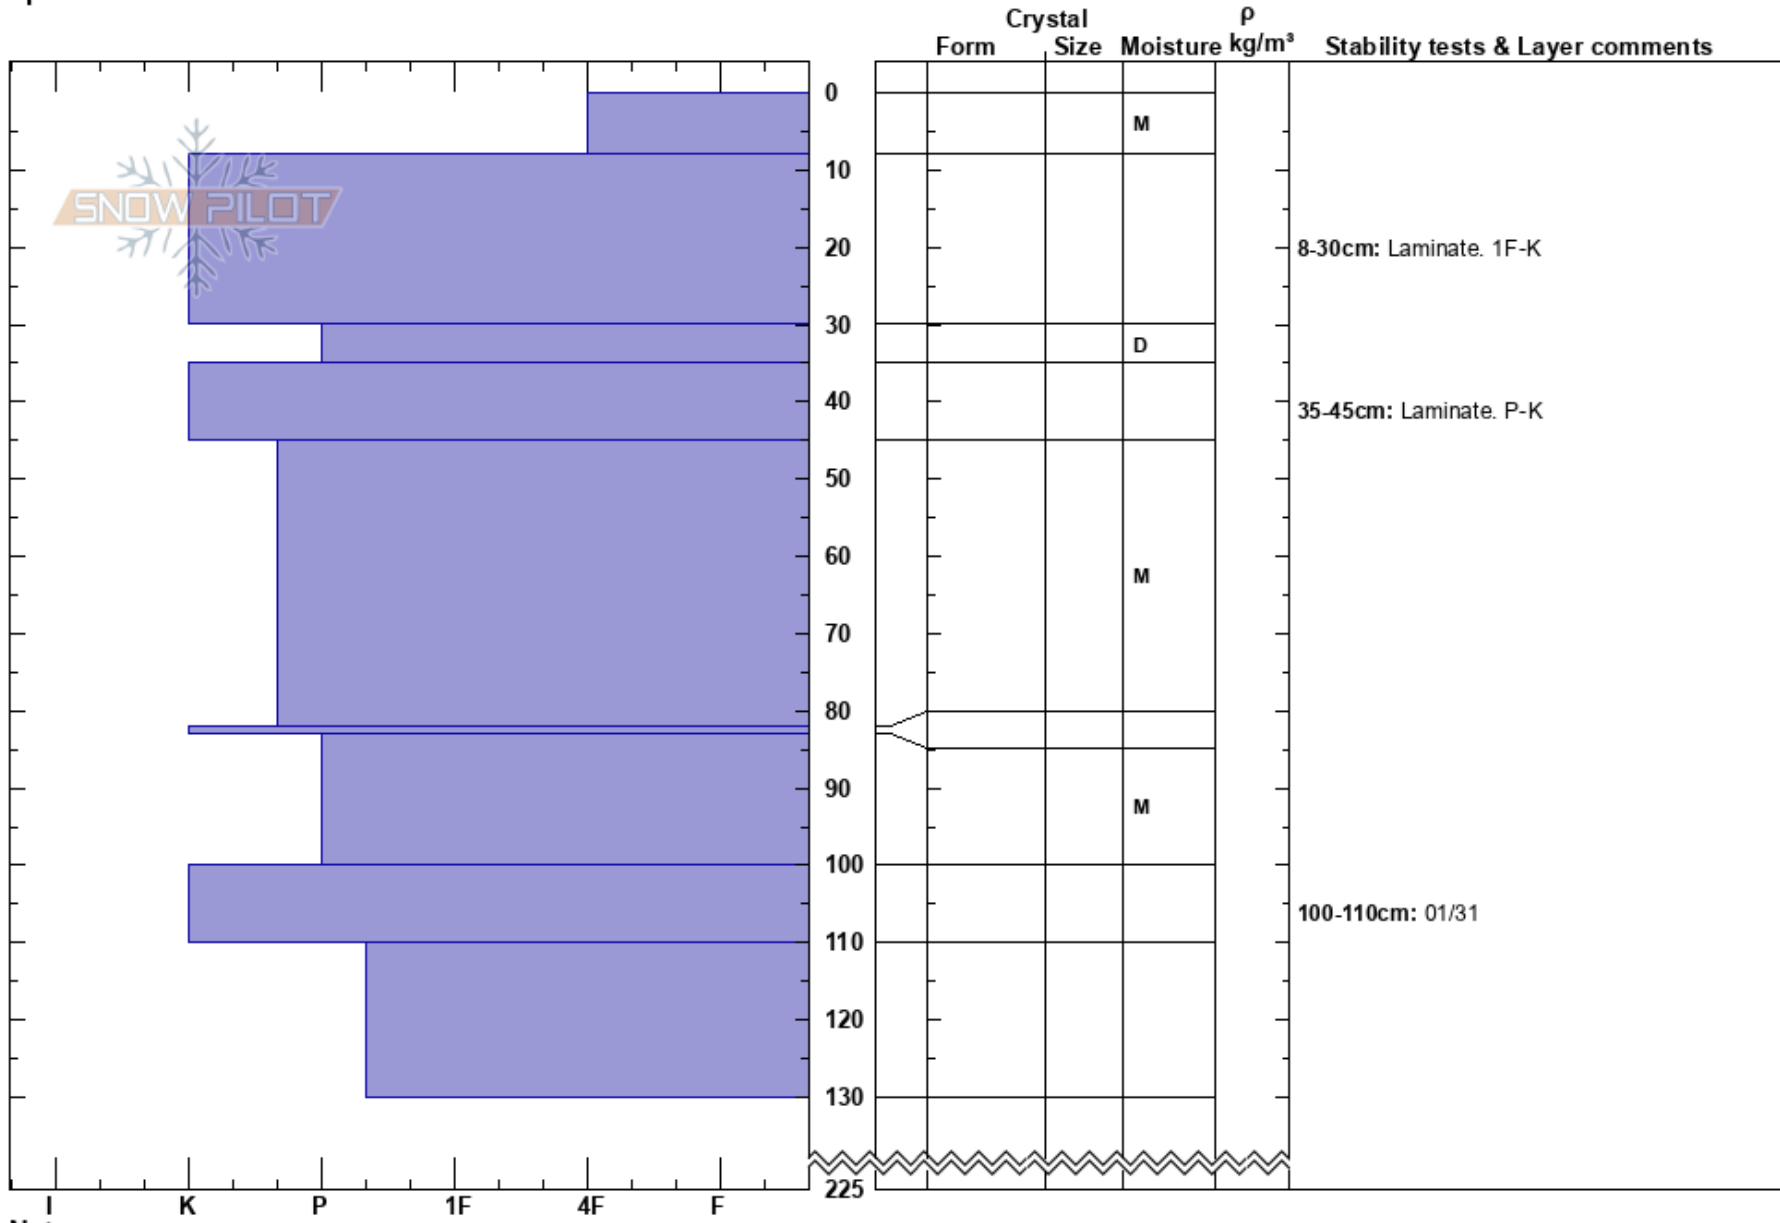

Bench Road
 Kootenay Pass
 BC
Elevation: 1730 m
Aspect: SW
Specifics:

Titouan Chopin
 07/03/2025 - 12:30
Co-ord:
Slope Angle: 36°
Wind Loading:

Stability:
Air Temperature: 0°C
Sky Cover: CLR
Precipitation: NO
Wind: S Light Breeze

HS:225
PF:5
 8-30cm: Laminate. 1F-K
 35-45cm: Laminate. P-K
 100-110cm: 01/31

Notes: