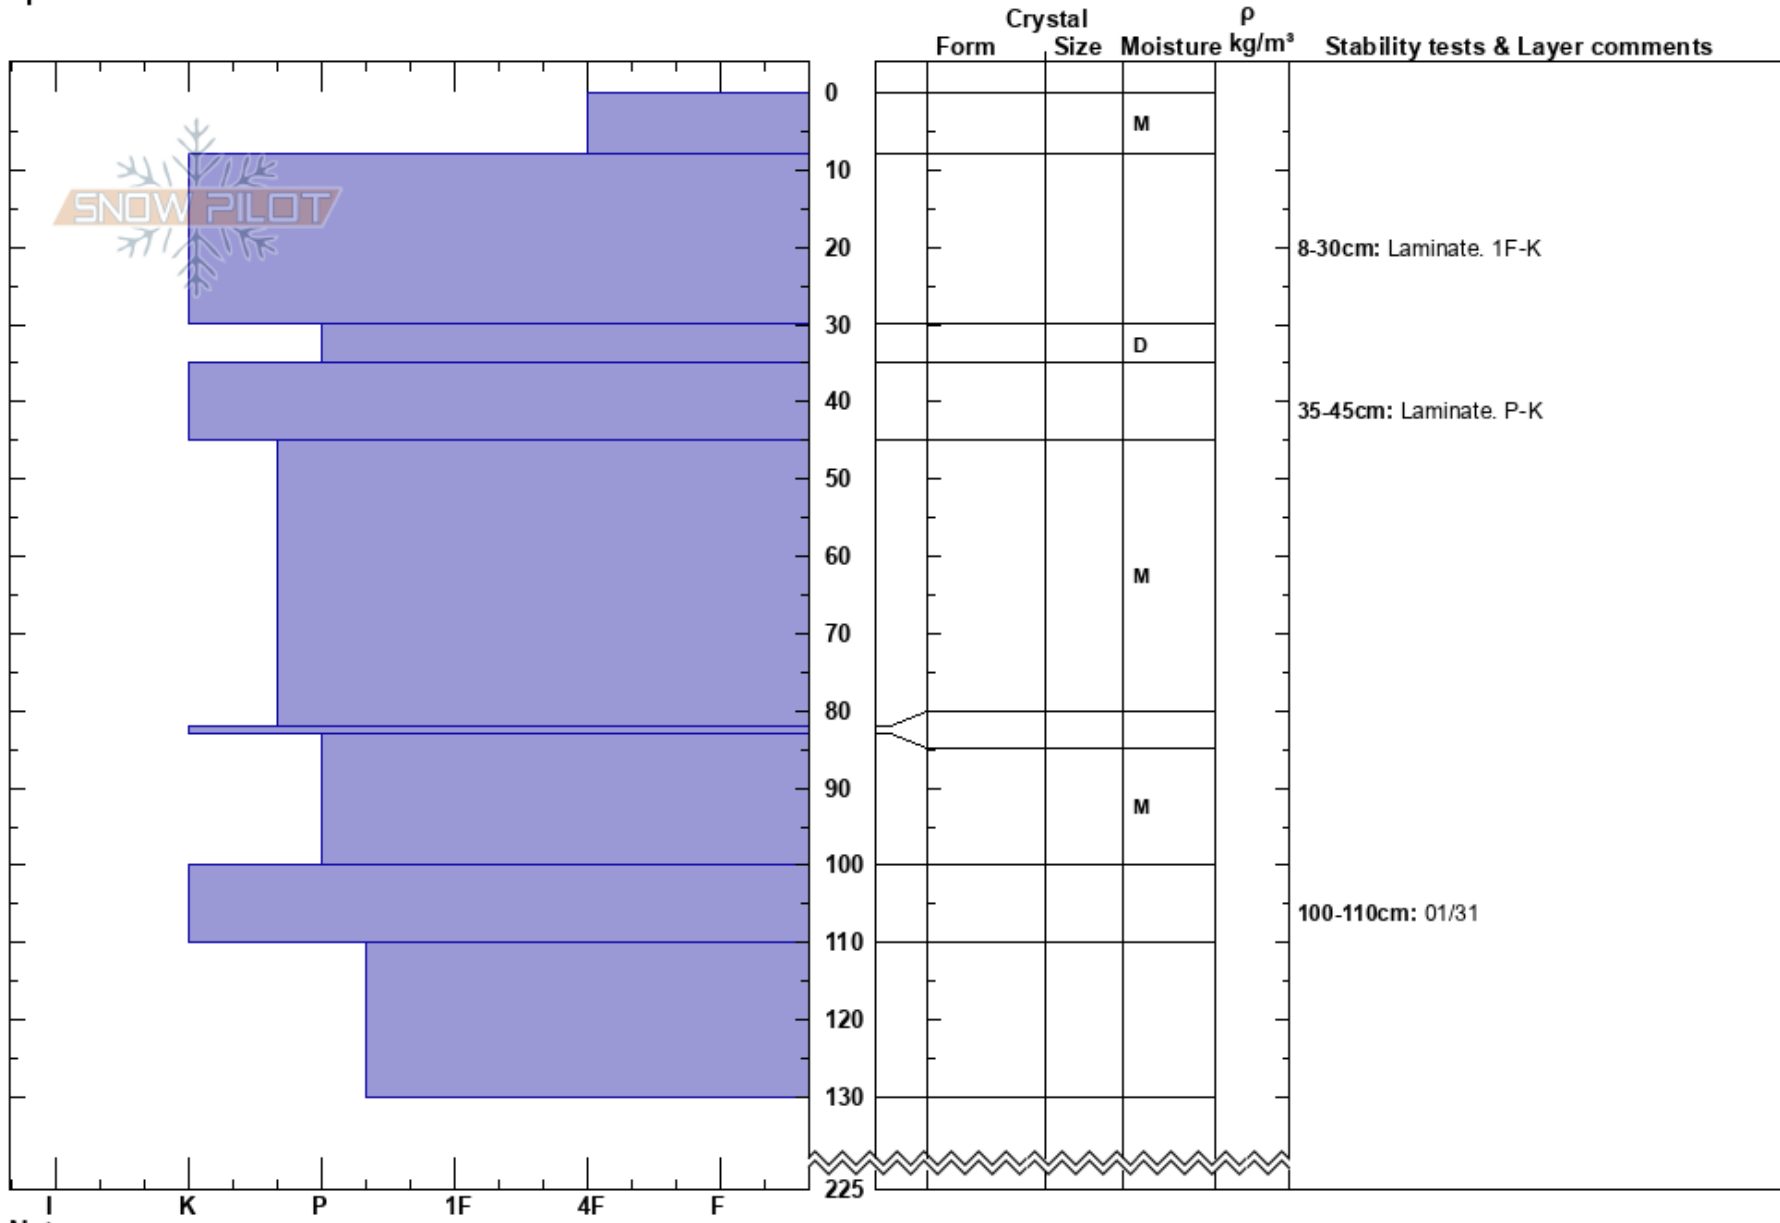

Bench Road  
 Kootenay Pass  
 BC  
 Elevation: 1730 m  
 Aspect: SW  
 Specifics:

Titouan Chopin  
 07/03/2025 - 12:30  
 Co-ord:  
 Slope Angle: 36°  
 Wind Loading:

Stability:  
 Air Temperature: 0°C  
 Sky Cover: CLR  
 Precipitation: NO  
 Wind: S Light Breeze

HS:225  
 PF:5  
 8-30cm: Laminate. 1F-K  
 35-45cm: Laminate. P-K  
 100-110cm: 01/31

Notes: