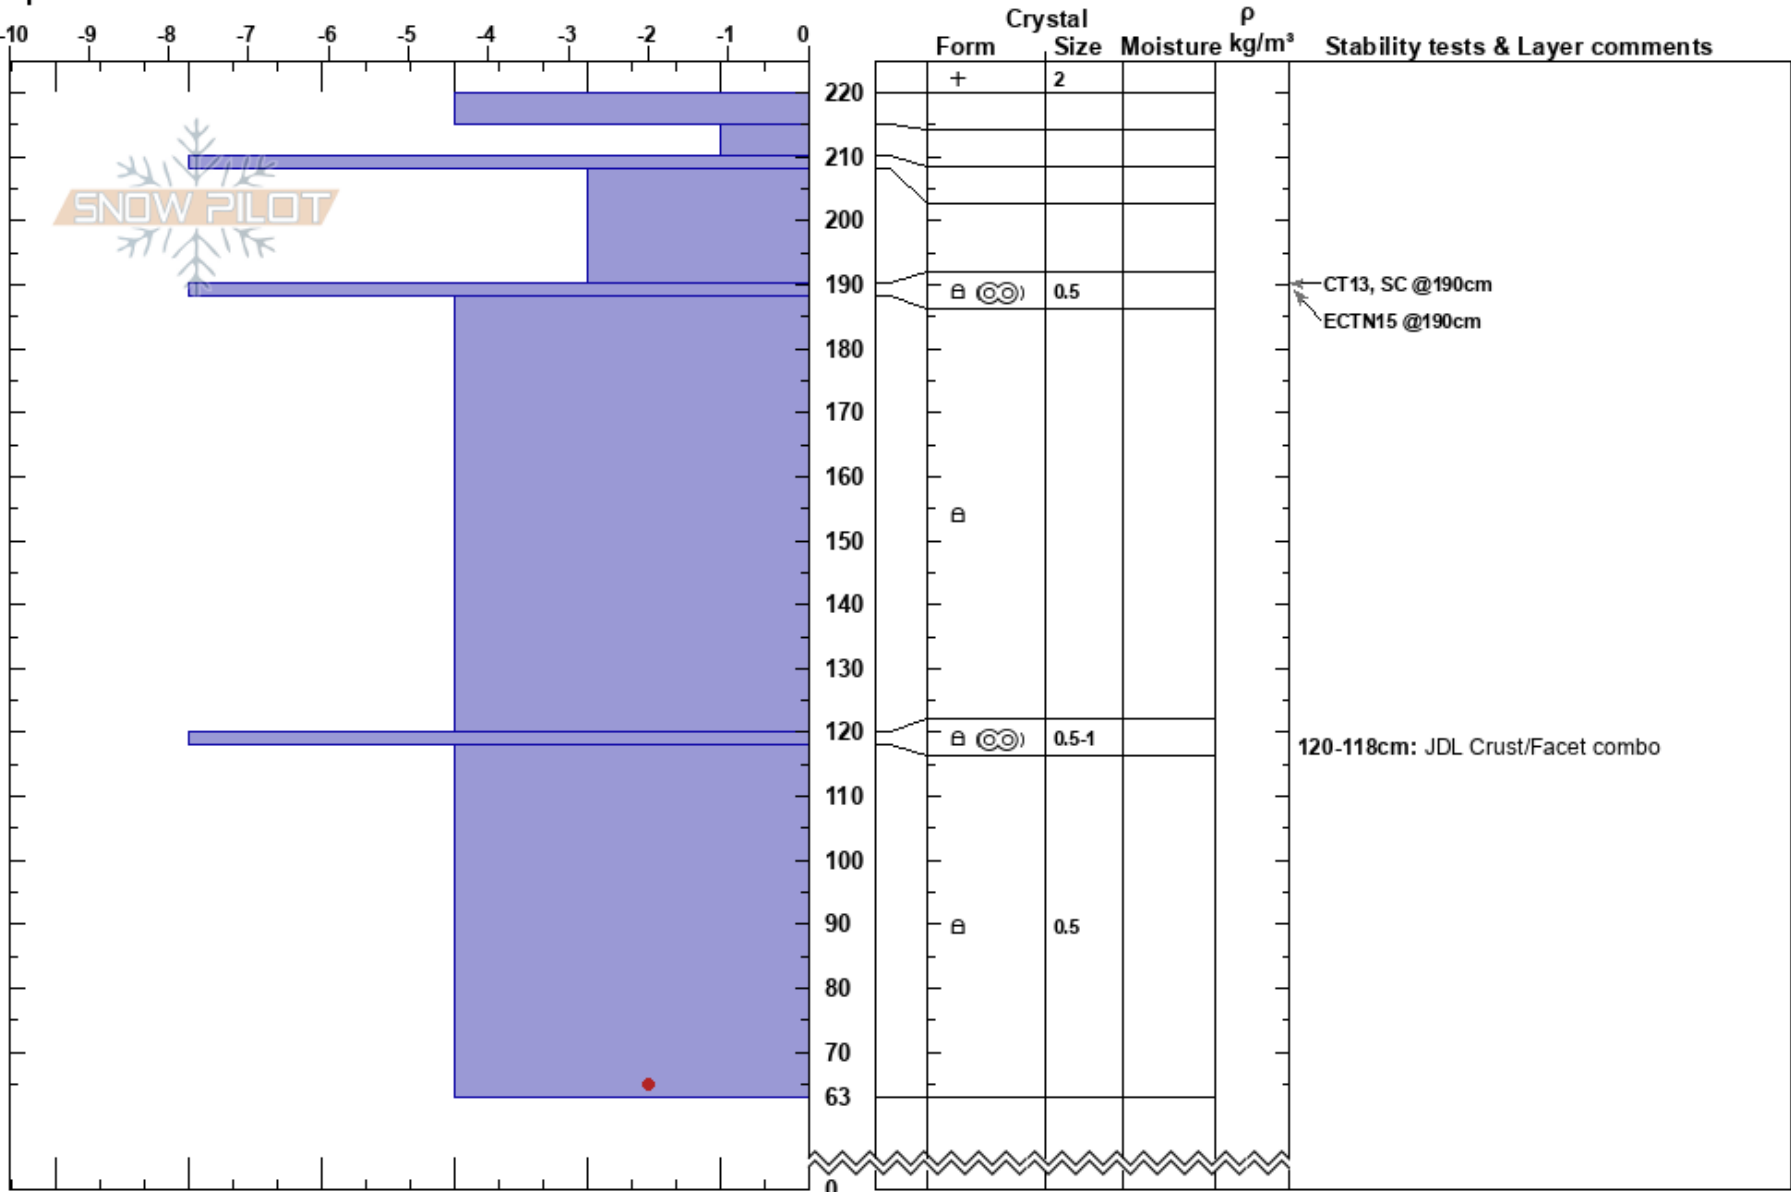

Notch Profile
 North Cascades, East
 WA
 Elevation: 6900 ft
 Aspect: NE
 Specifics:

Kiera Magrane
 03/08/2025 - 11:00am
 Co-ord: 10U 676333E 5376113N
 Slope Angle:
 Wind Loading:

Stability:
 Air Temperature: 1°C
 Sky Cover: OVC
 Precipitation: S-1
 Wind:

HS:220
 Layer Notes:
 120-118cm: JDL Crust/Facet combo
 120-118cm: Problematic layer

Notes:
 I K P 1F 4F F