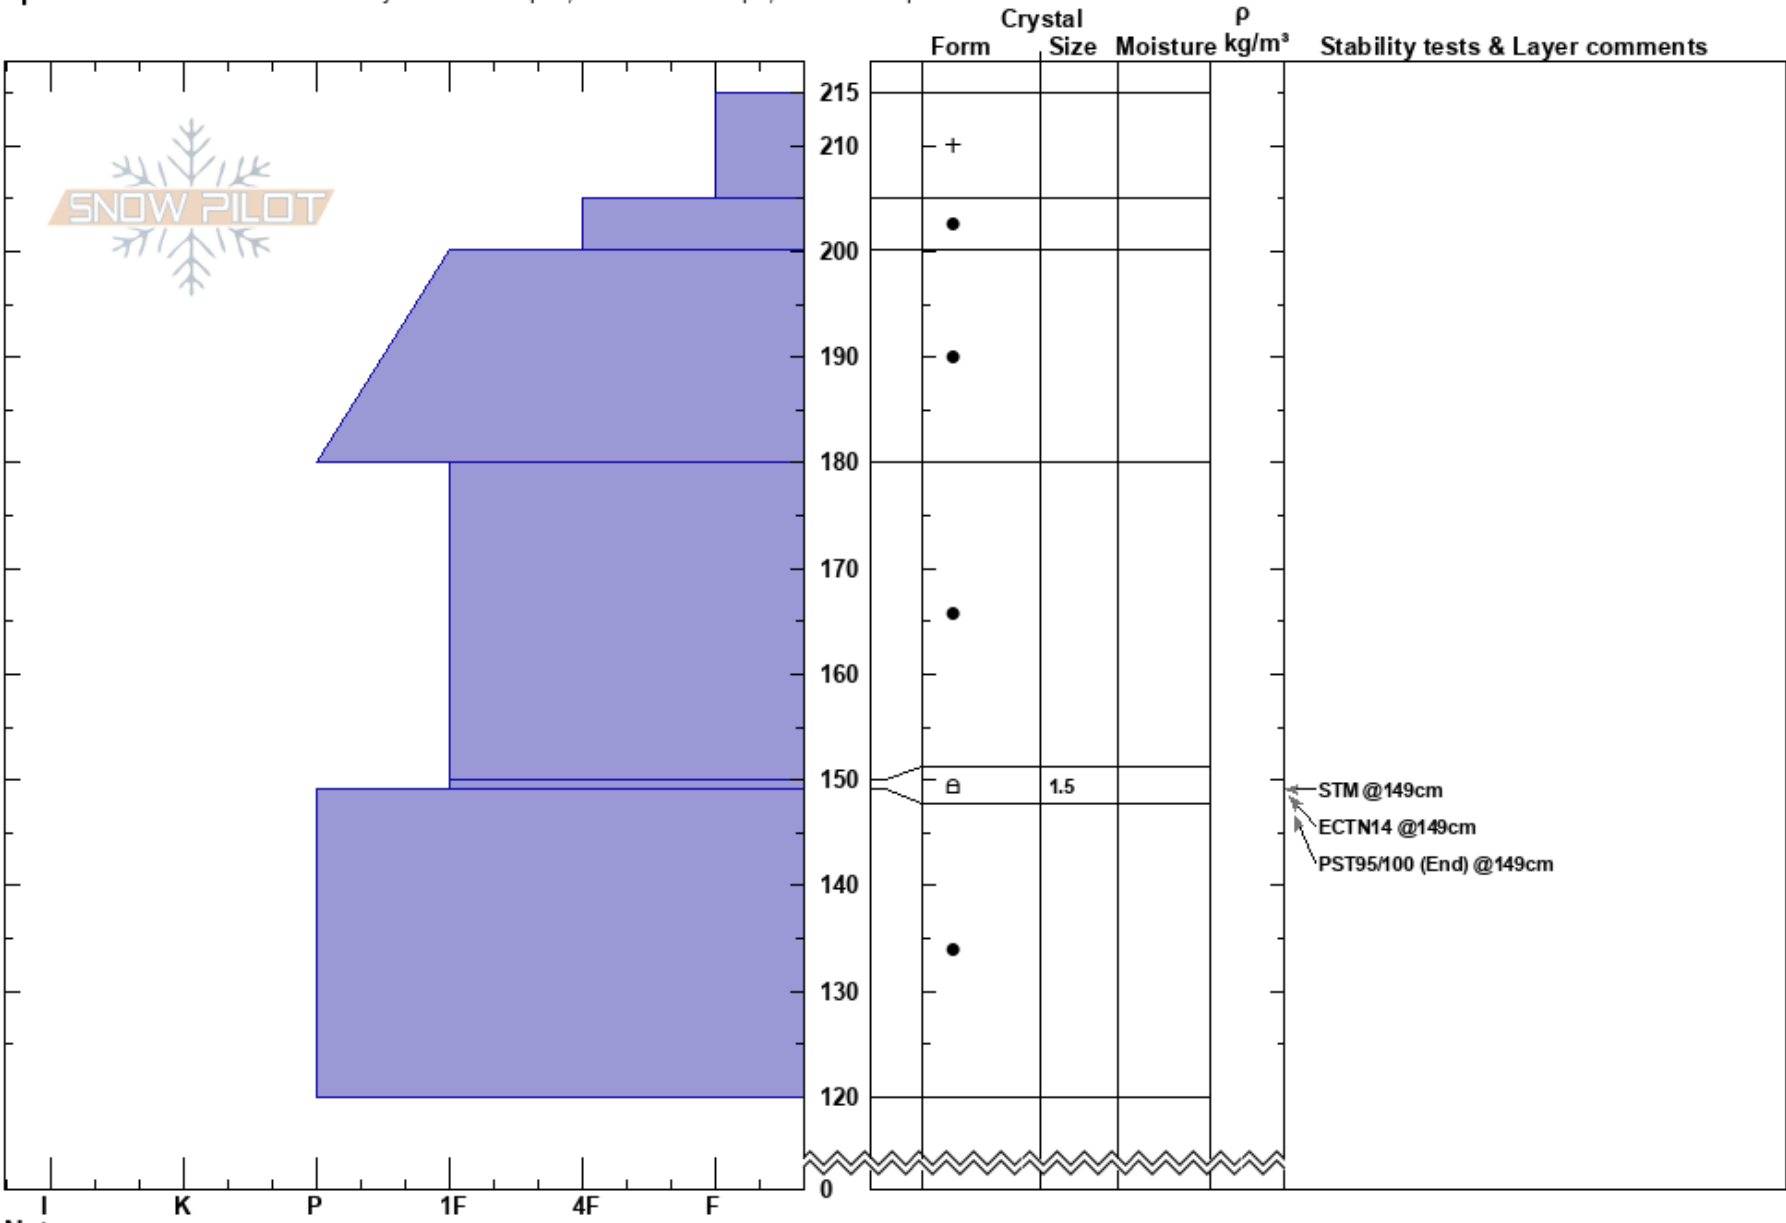

Bonnie Moraine W  
 Selkirks  
 BC  
 Elevation: 6490 ft  
 Aspect: N  
 Specifics: Recent avalanche activity on similar slopes; Ski tracks on slope; We skied slope

Ryan Pedersen  
 05/03/2025 - 13:00  
 Co-ord: 11U 461790E 5675201N  
 Slope Angle: 27°  
 Wind Loading: no

Stability:  
 Air Temperature: -1°C  
 Sky Cover: X  
 Precipitation: S-1  
 Wind: SW Light Breeze

HS:215  
 PF:15 150-149cm:Problematic layer  
 PS:8

Notes: Flat light and poor visibility